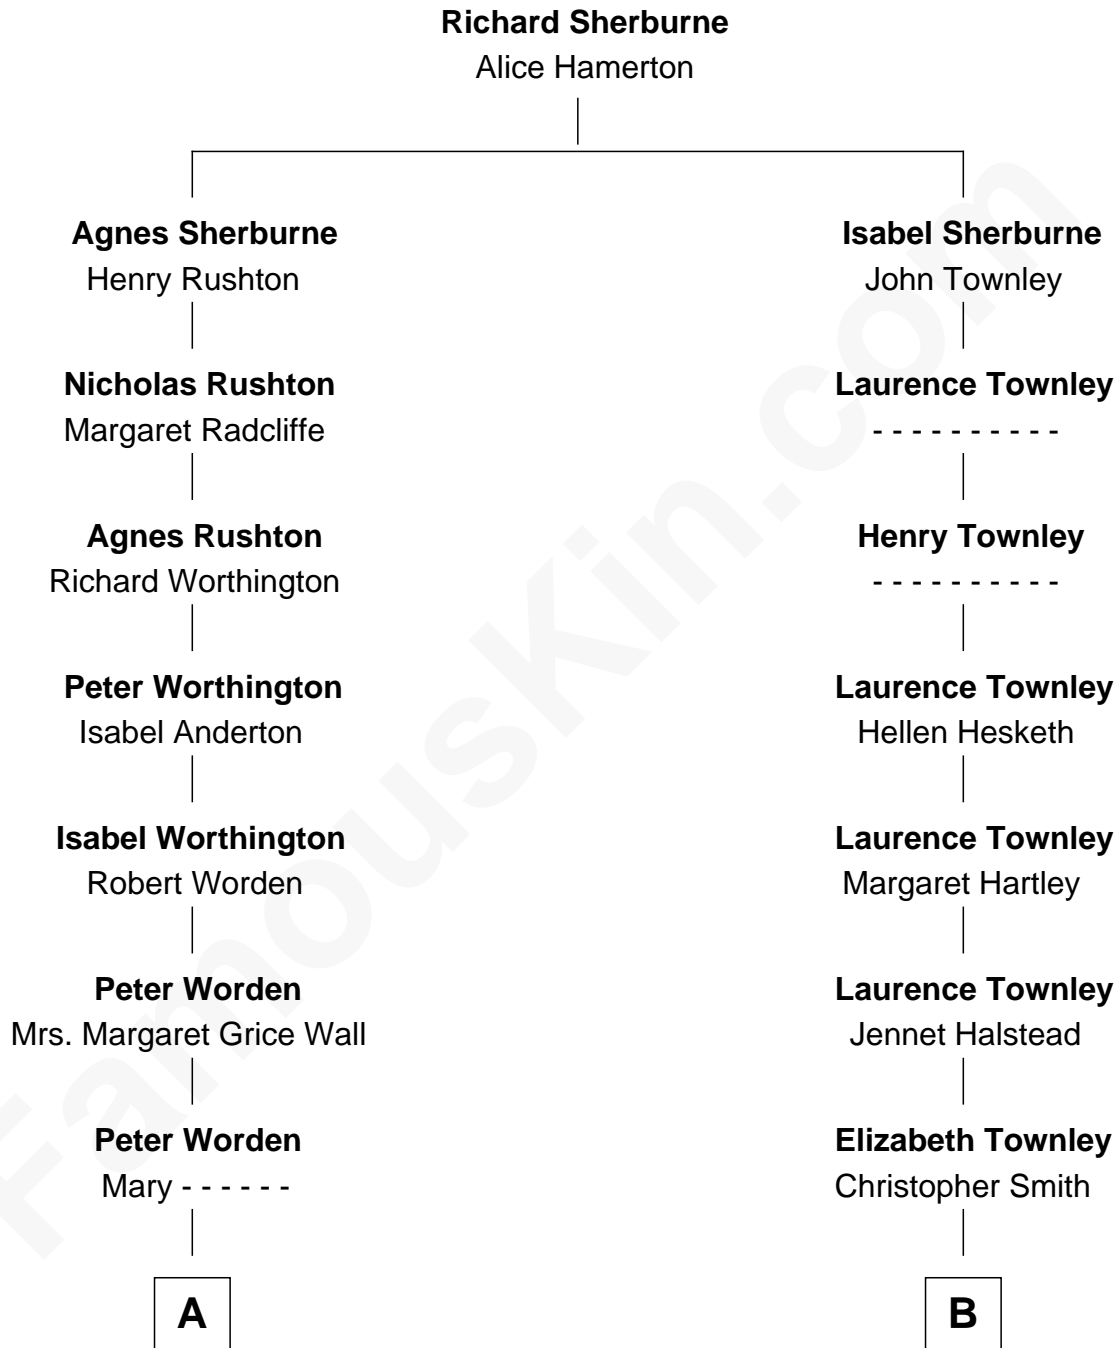

FamousKin.com

Relationship Chart of Taylor Swift

Singer and Songwriter

16th cousin 2 times removed of

General George S. Patton

U.S. Army - World War II

C

—
Scott Kingsley Swift

Andrea G. Finlay

—
Taylor Swift

Singer and Songwriter

FamousKin.com