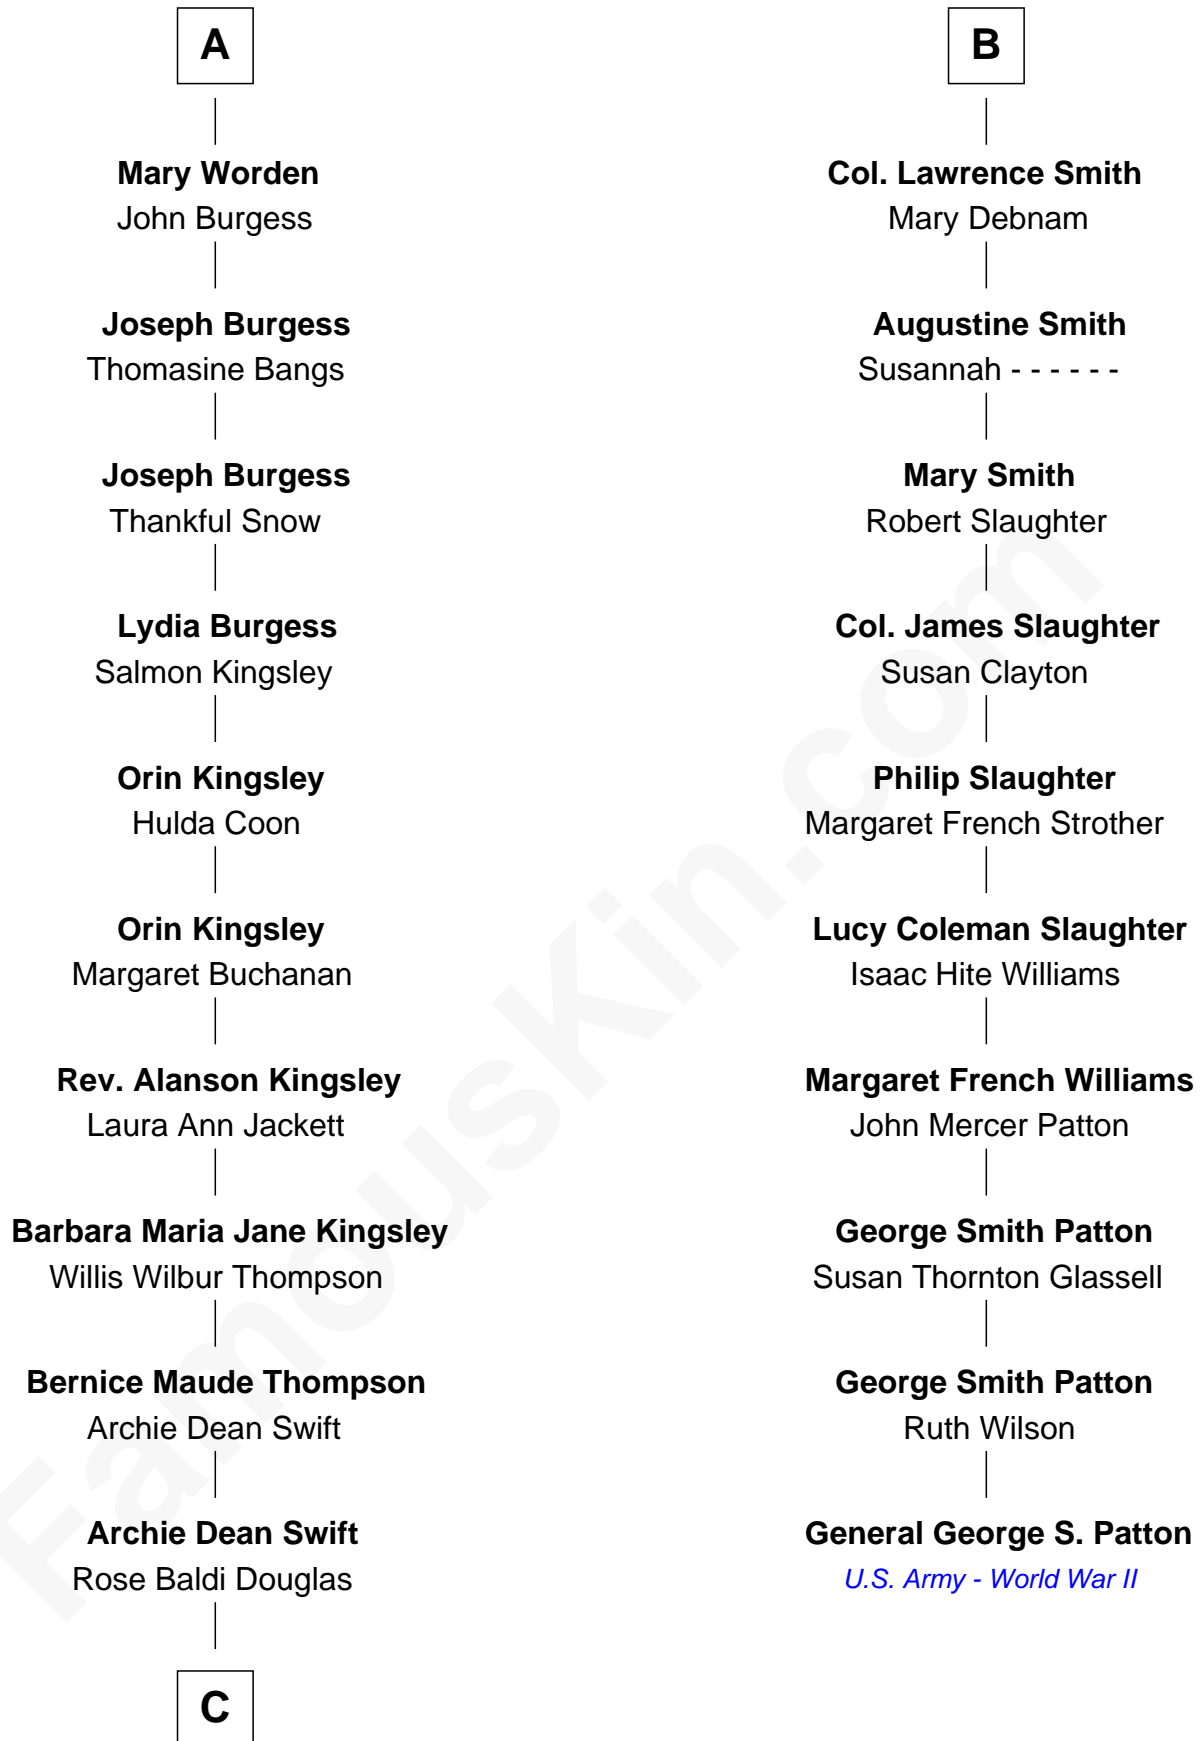

FamousKin.com

Relationship Chart of Taylor Swift

Singer and Songwriter

16th cousin 2 times removed of

General George S. Patton

U.S. Army - World War II

C

—
Scott Kingsley Swift

Andrea G. Finlay

—
Taylor Swift

Singer and Songwriter

FamousKin.com