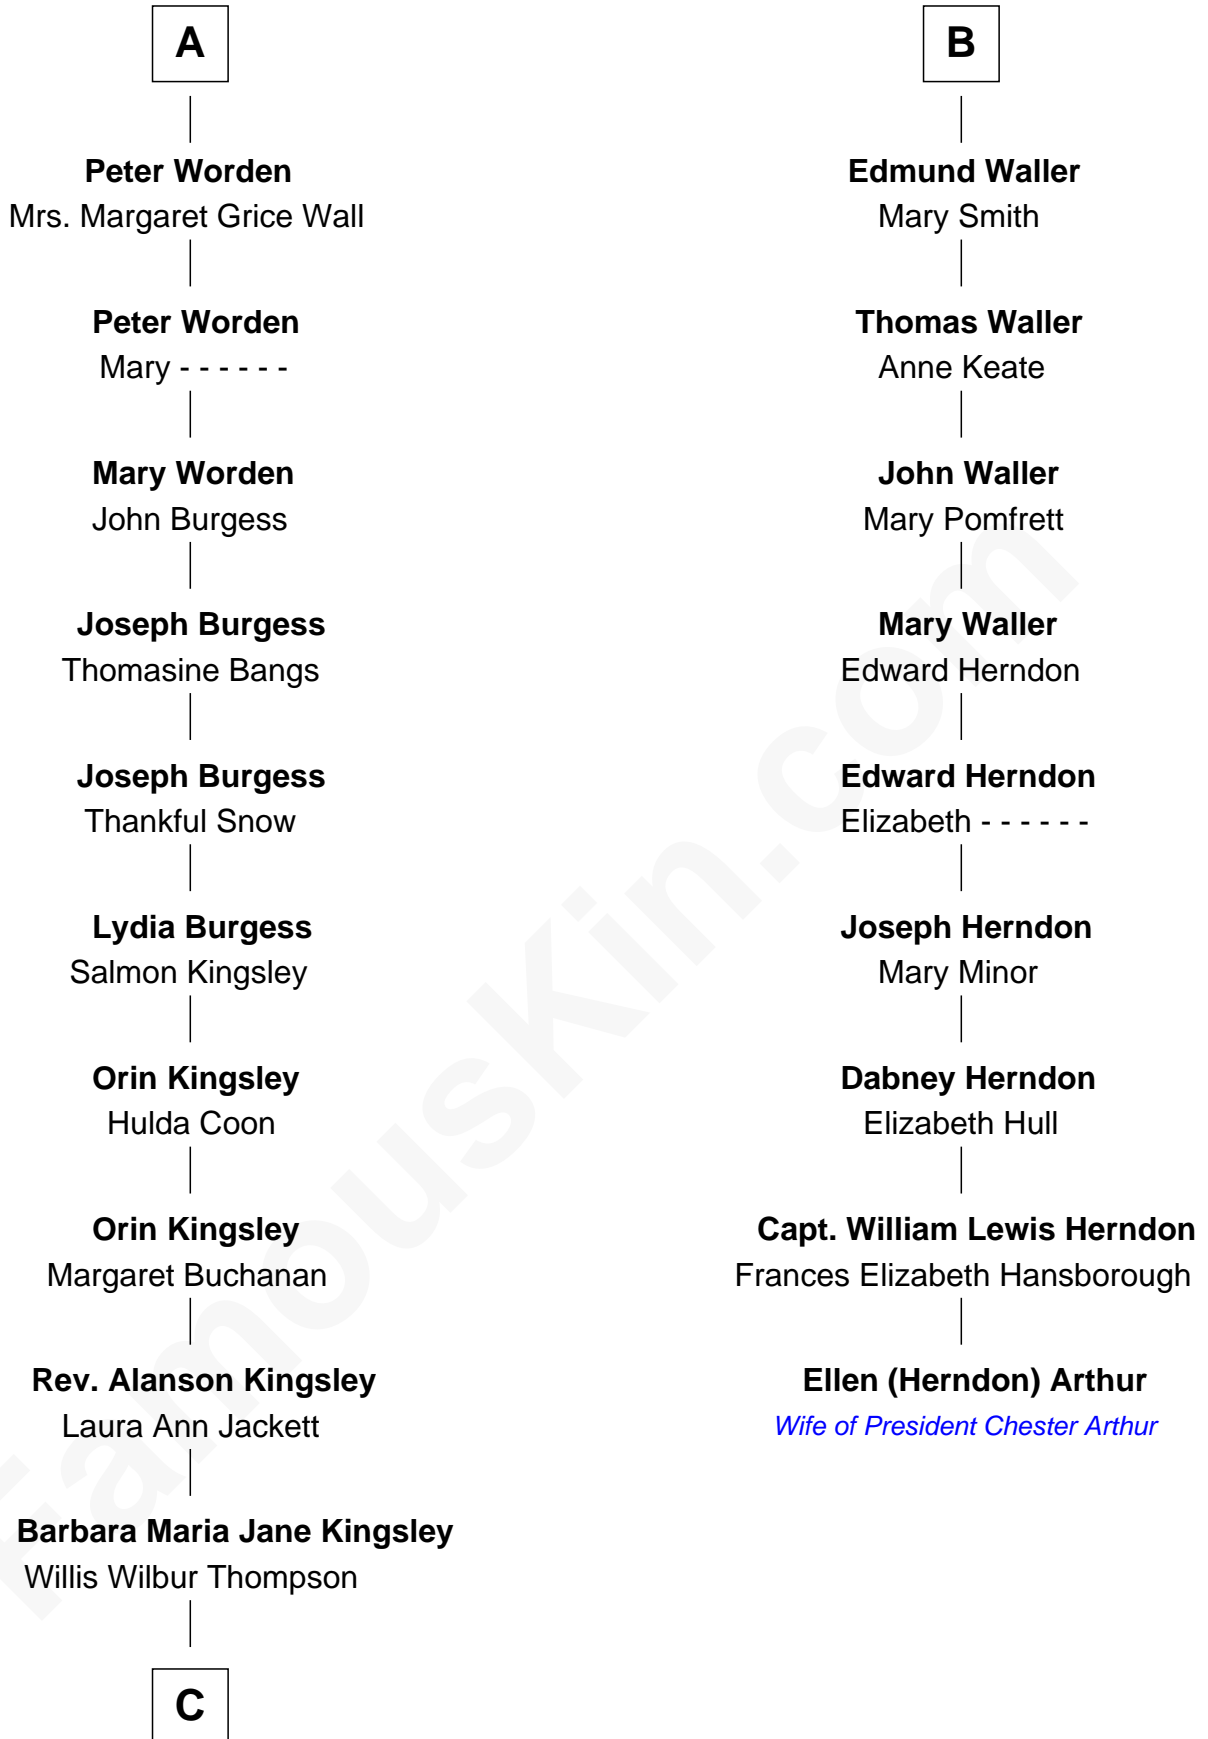

## Relationship Chart of Taylor Swift

*Singer and Songwriter*

15th cousin 5 times removed of

**Ellen (Herndon) Arthur**

*Wife of President Chester A. Arthur*

**Sir Nicholas Harington**

Isabel English

**Agnes Harington**

Richard Sherburne

**Richard Sherburne**

Alice Hamerton

**Agnes Sherburne**

Henry Rushton

**Nicholas Rushton**

Margaret Radcliffe

**Agnes Rushton**

**Isabel Harington**

Sir John Boteler

**Elizabeth Boteler**

Hamon Mascy

**Margaret Mascy**

John Holcroft

**Margaret Holcroft**

James Gerard

**William Gerard**

Dorothy Page

**Dorothy Gerard**

Thomas Waller

**B**

**C**

—  
**Bernice Maude Thompson**

Archie Dean Swift