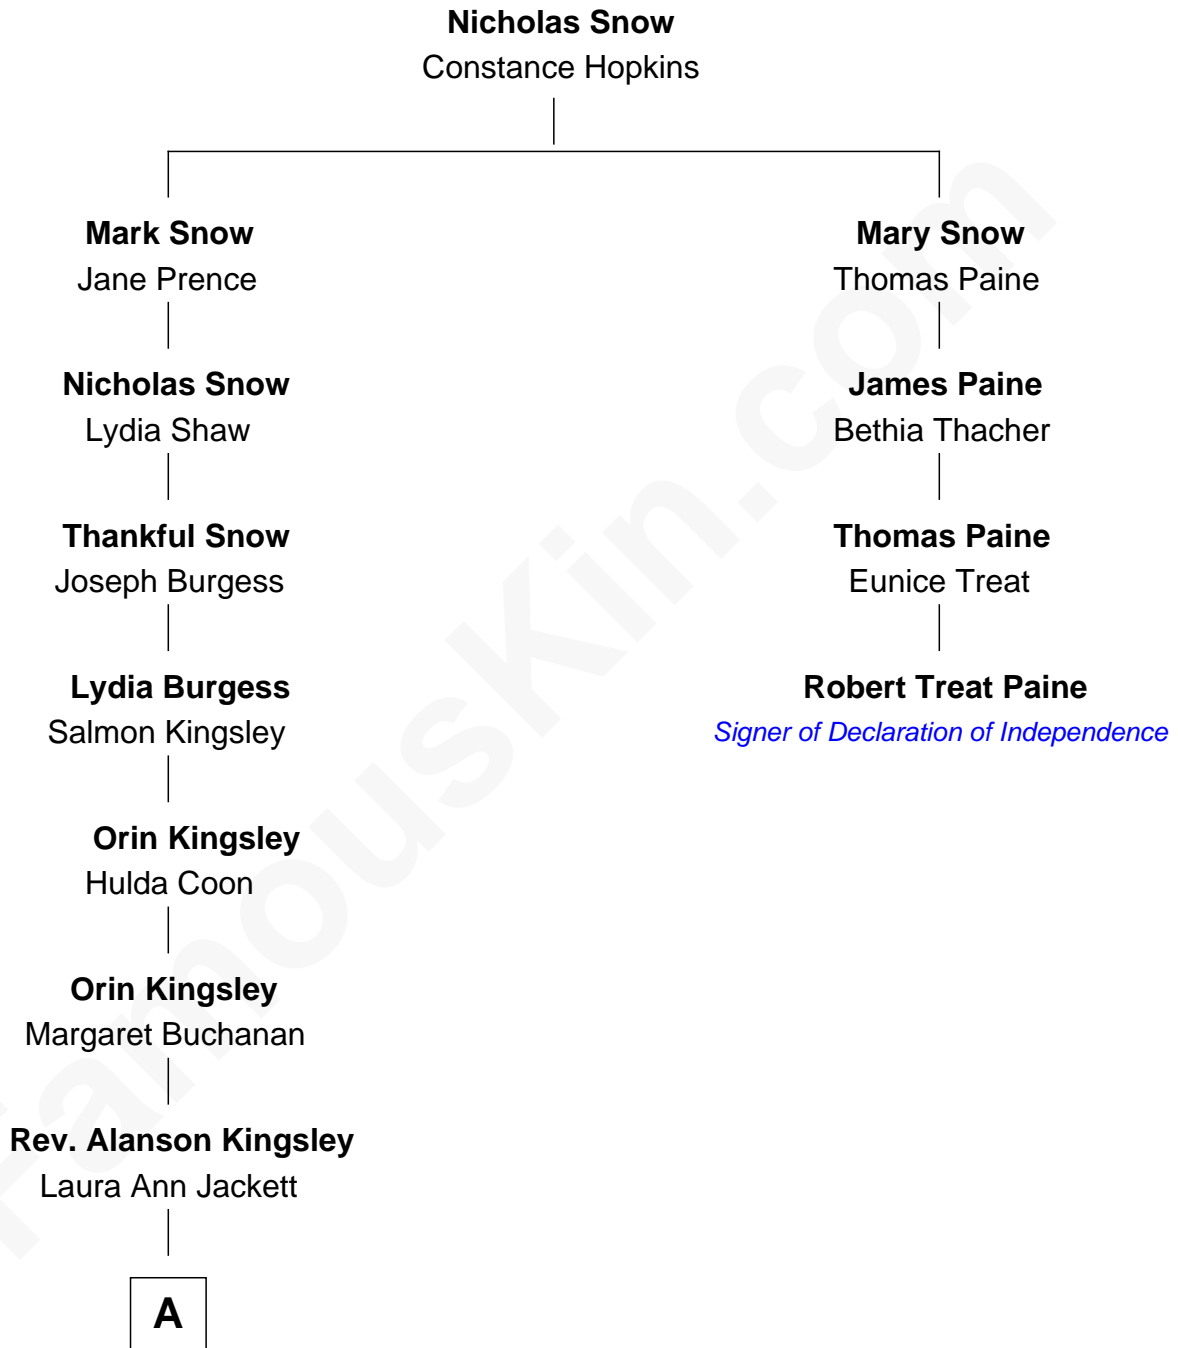

FamousKin.com

Relationship Chart of Taylor Swift

Singer and Songwriter

3rd cousin 8 times removed of

Robert Treat Paine

Signer of the Declaration of Independence

A

Barbara Maria Jane Kingsley

Willis Wilbur Thompson

Bernice Maude Thompson

Archie Dean Swift

Archie Dean Swift

Rose Baldi Douglas

Scott Kingsley Swift

Andrea G. Finlay

Taylor Swift