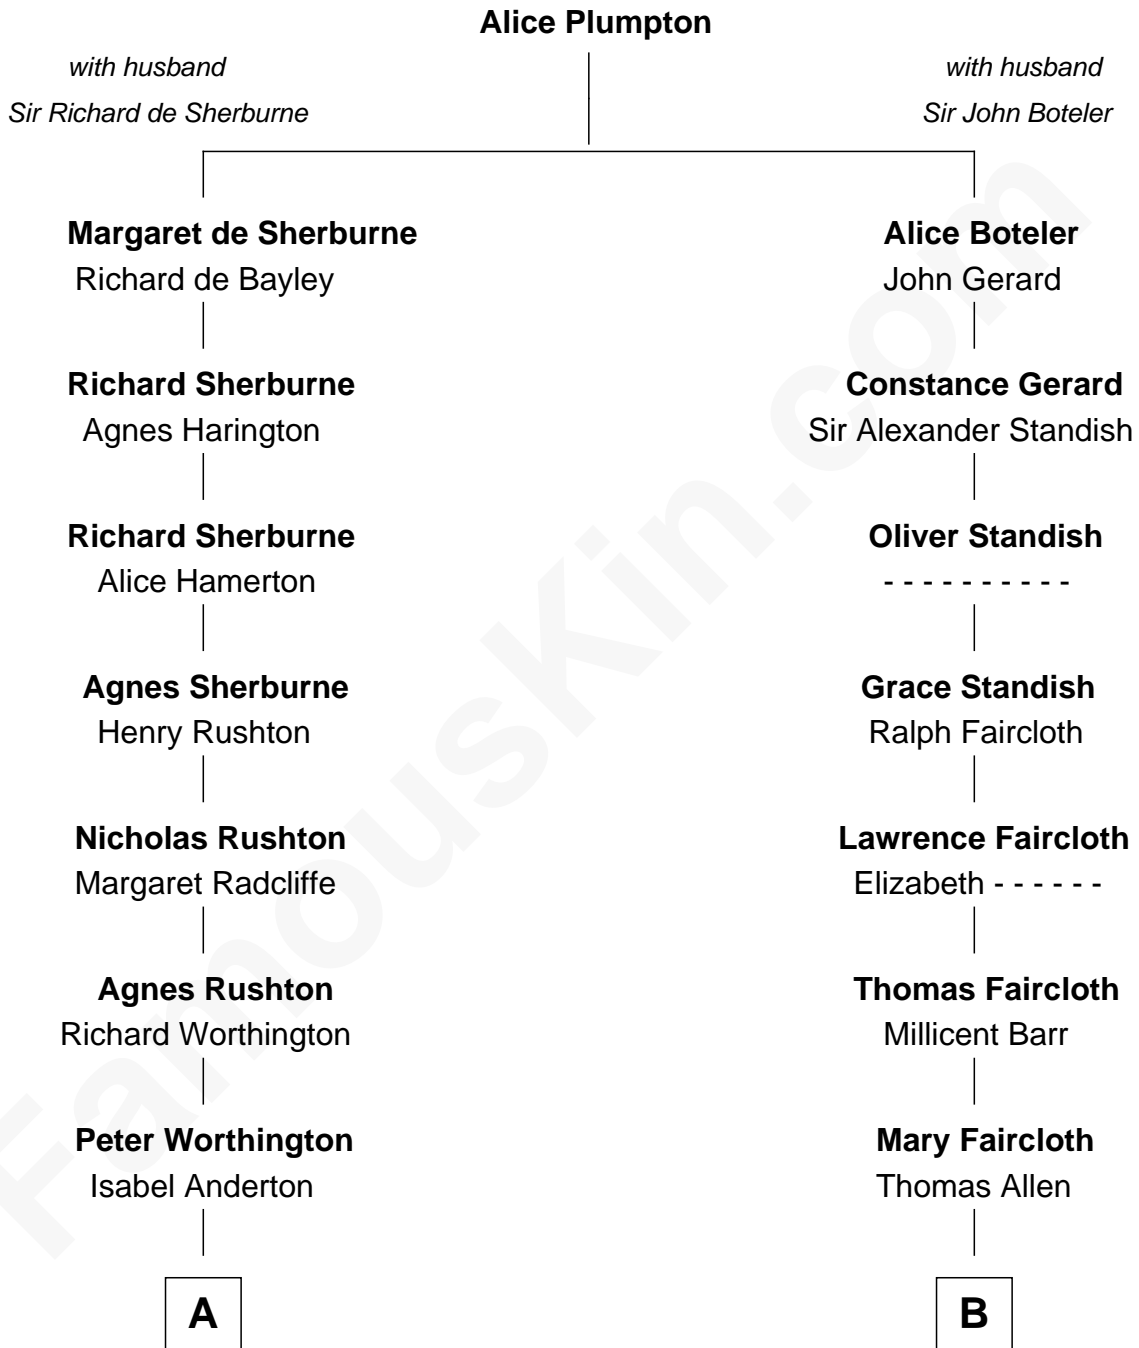

FamousKin.com

Relationship Chart of

Taylor Swift

Singer and Songwriter

18th cousin 3 times removed of

George H. W. Bush

41st U.S. President

C

Barbara Maria Jane Kingsley

Willis Wilbur Thompson

Bernice Maude Thompson

Archie Dean Swift

Archie Dean Swift

Rose Baldi Douglas

Scott Kingsley Swift

Andrea G. Finlay

Taylor Swift

Singer and Songwriter

D

Prescott Sheldon Bush

Dorothy Wear Walker

George H. W. Bush

41st U.S. President