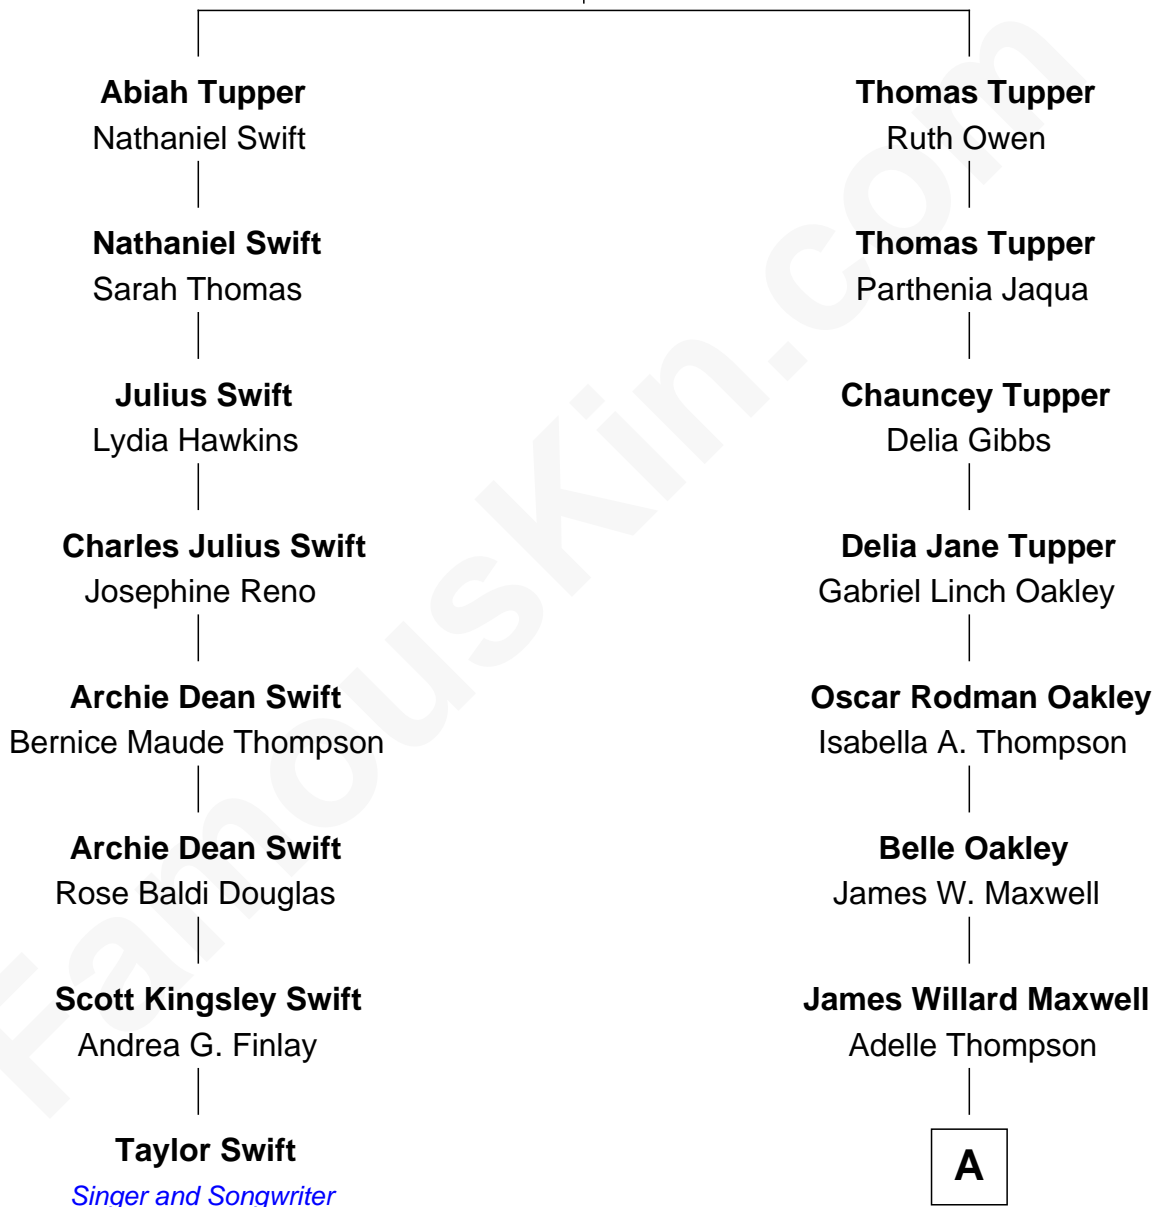

FamousKin.com Relationship Chart of

Taylor Swift

Singer and Songwriter

7th cousin 1 time removed of

Bill Gates

Founder of Microsoft

Eliakim Tupper

Joanna - - - - -

A

Mary A. Maxwell
William Henry Gates

Bill Gates
Founder of Microsoft

FamousKin.com