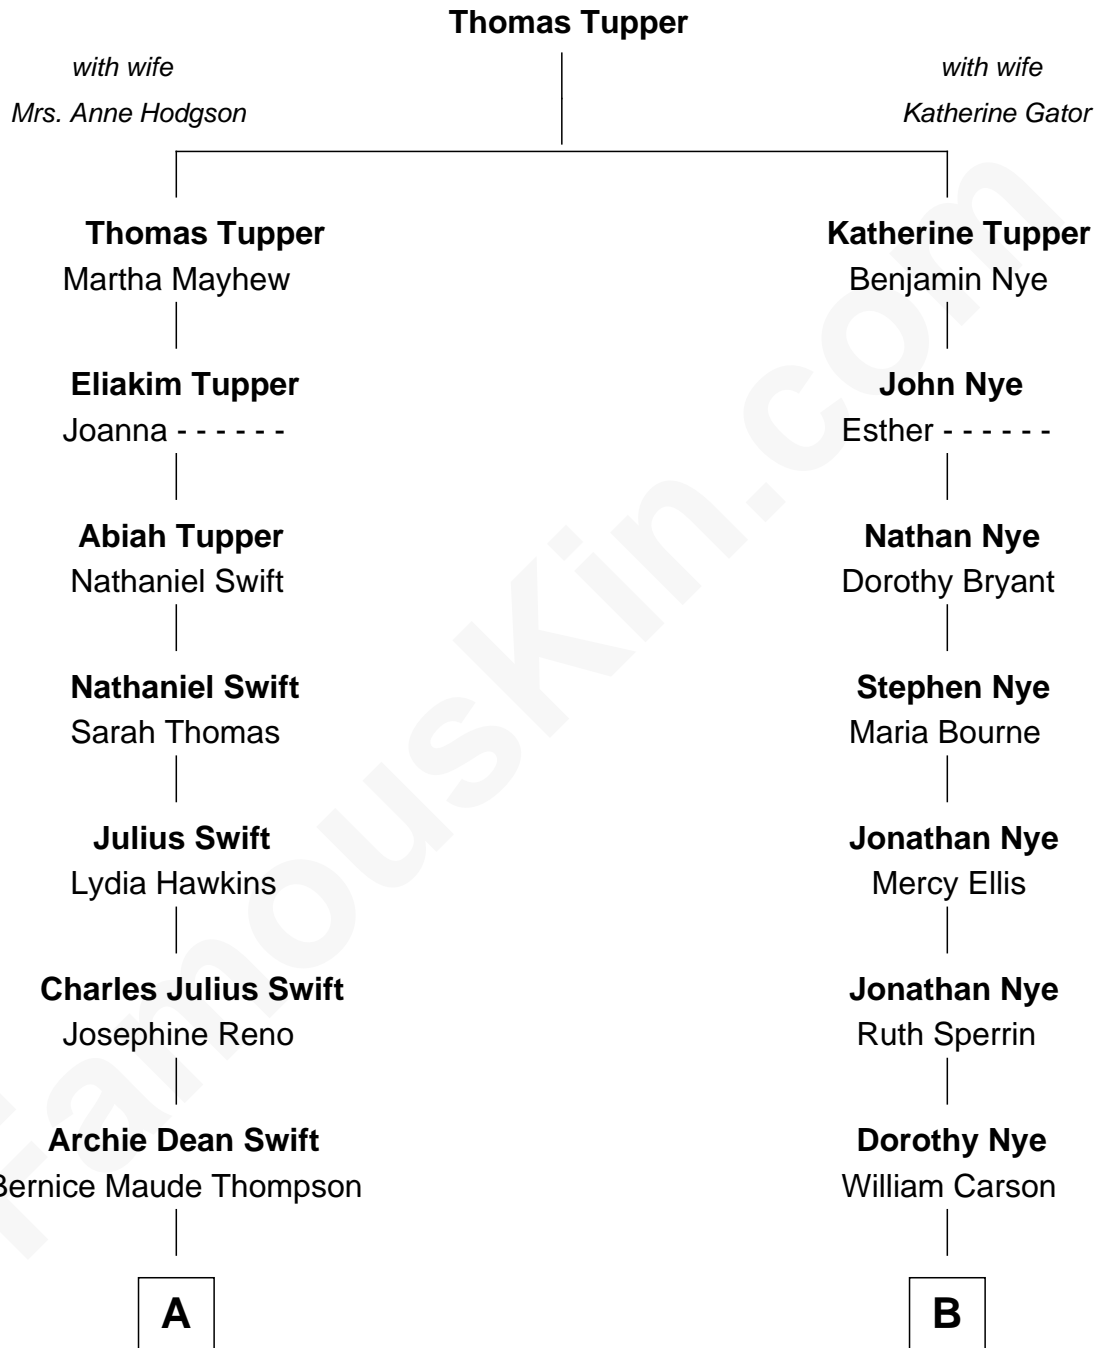

FamousKin.com Relationship Chart of

Taylor Swift

Singer and Songwriter

9th cousin 1 time removed of

Johnny Carson

TV Host - "The Tonight Show"

A

Archie Dean Swift
Rose Baldi Douglas

Scott Kingsley Swift
Andrea G. Finlay

Taylor Swift
Singer and Songwriter

B

Marshall Carson
Emeline Kellogg

Christopher N. Carson
Ella Bernice Hardy

Homer Lloyd Carson
Ruth E. Hook

Johnny Carson
TV Host - "The Tonight Show"