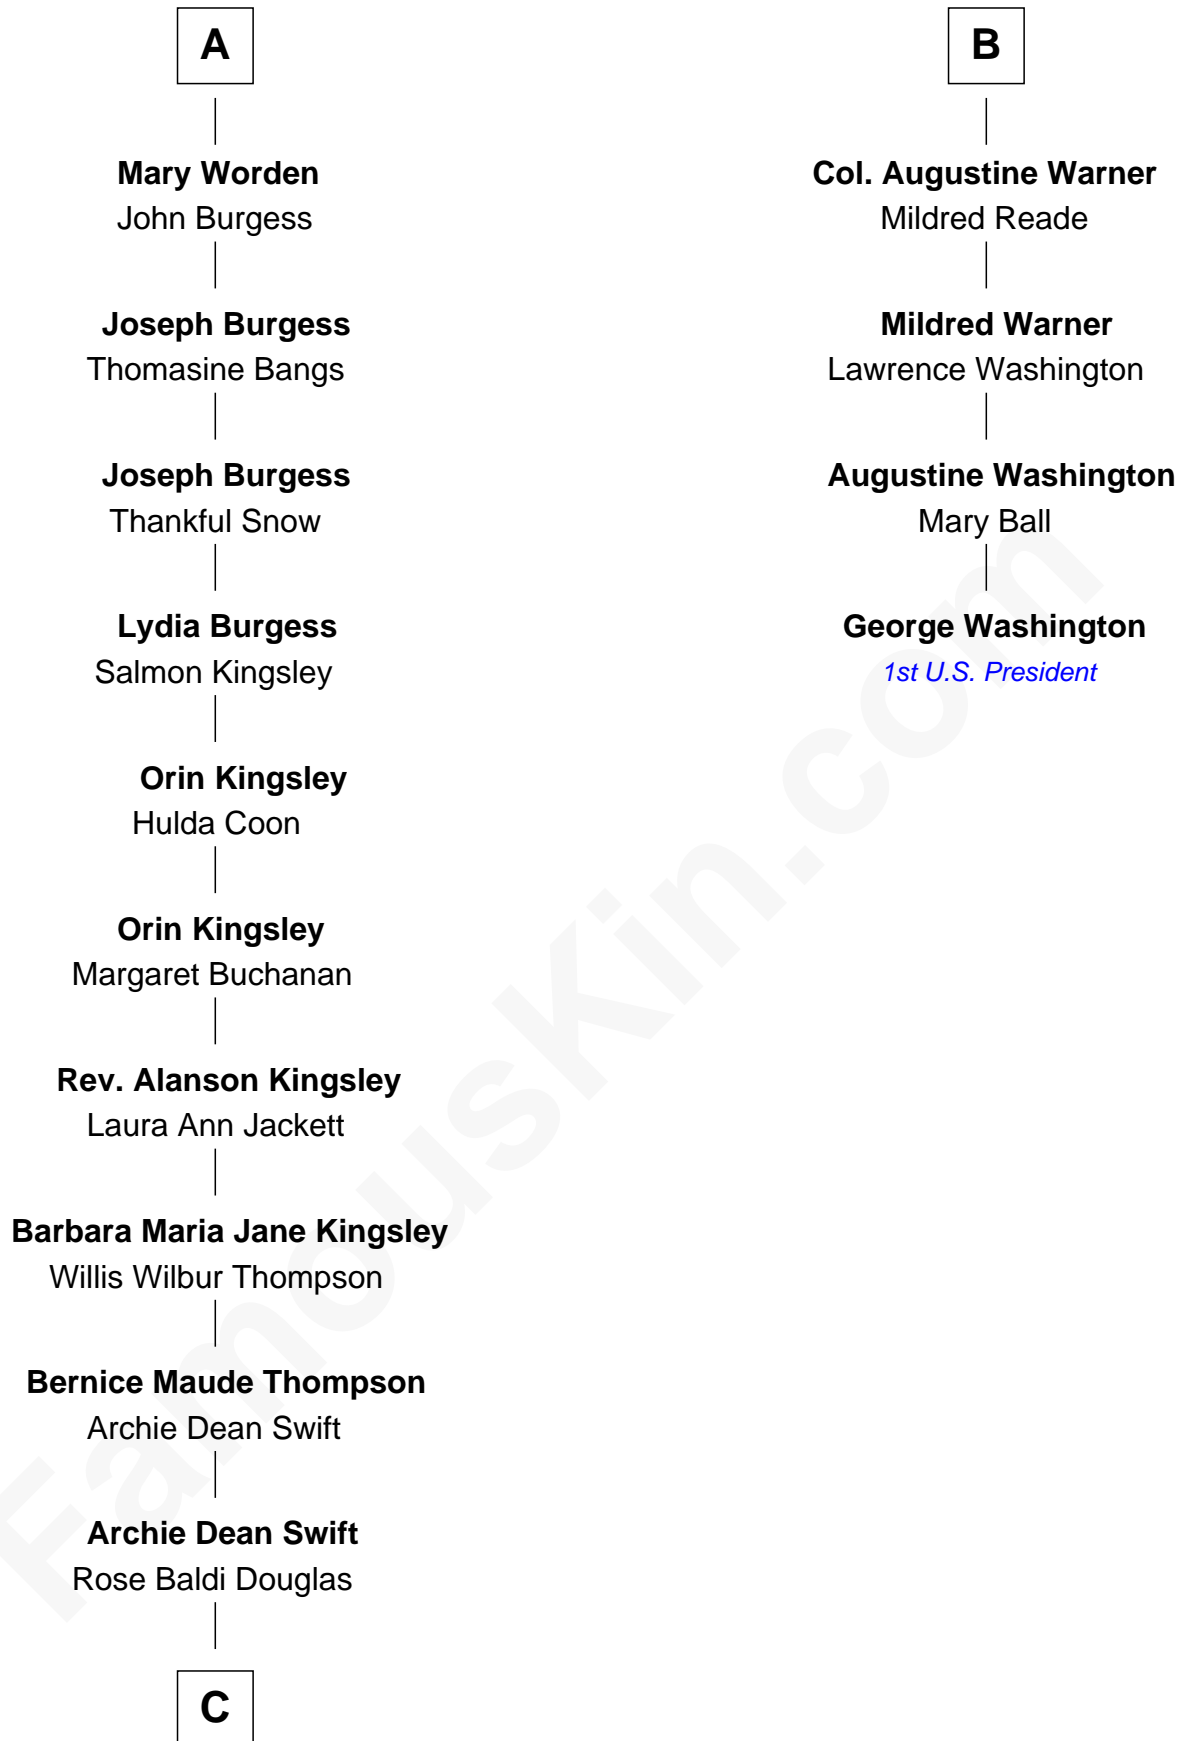

# FamousKin.com Relationship Chart of

**Taylor Swift**

*Singer and Songwriter*

10th cousin 8 times removed of

**George Washington**

*1st U.S. President*

**Richard Sherburne**

Alice Hamerton

**C**

—  
**Scott Kingsley Swift**

Andrea G. Finlay

—  
**Taylor Swift**

*Singer and Songwriter*

FamousKin.com