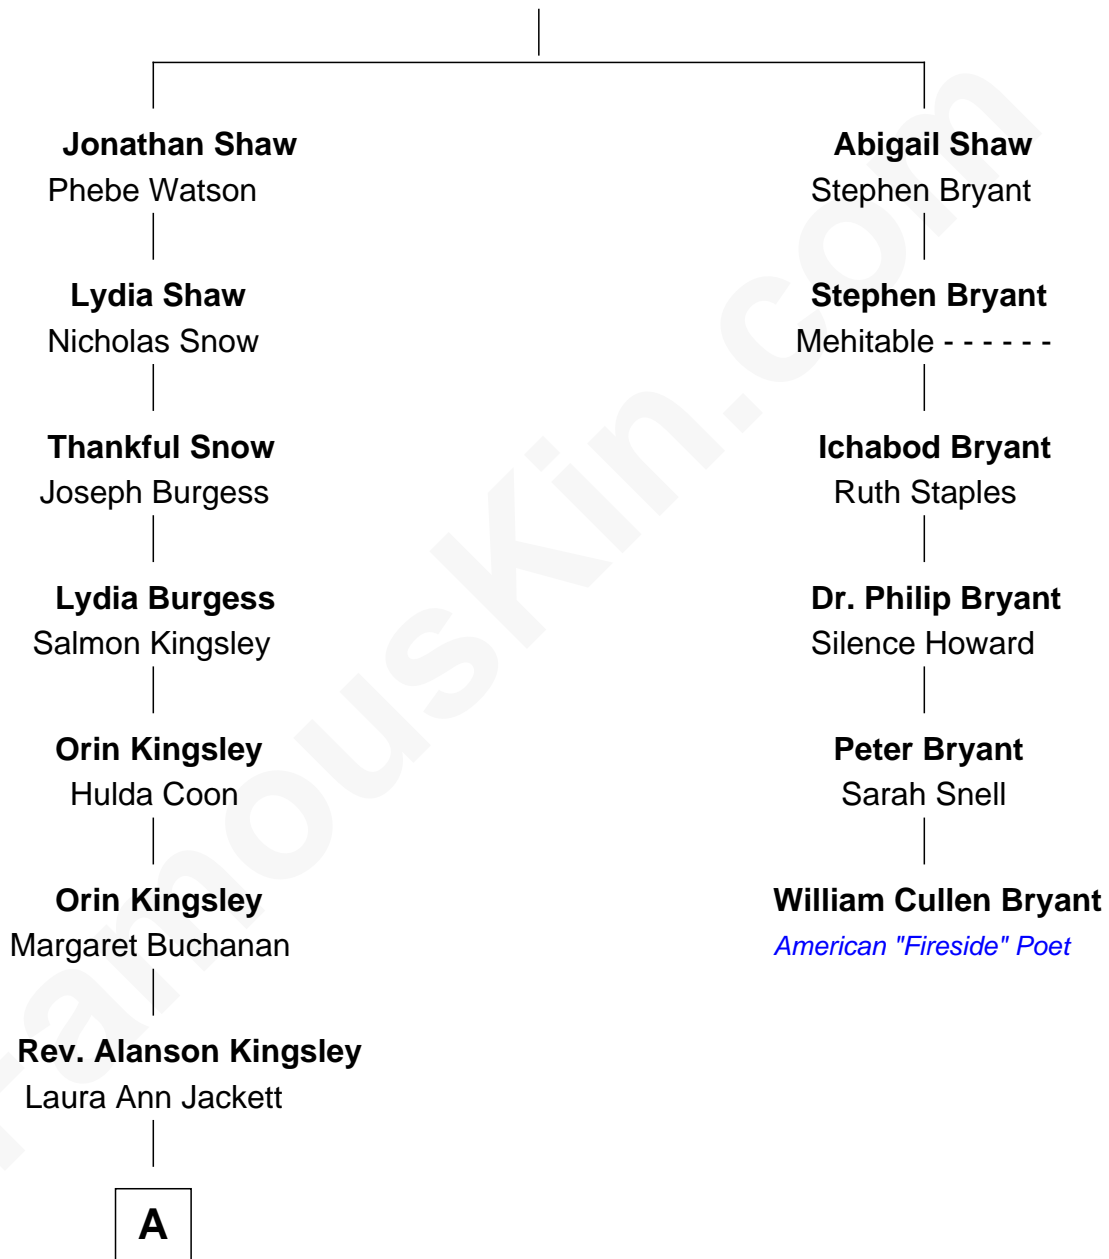

FamousKin.com
Relationship Chart of
Taylor Swift

Singer and Songwriter

5th cousin 6 times removed of

William Cullen Bryant

American "Fireside" Poet

John Shaw

A

Barbara Maria Jane Kingsley

Willis Wilbur Thompson

Bernice Maude Thompson

Archie Dean Swift

Archie Dean Swift

Rose Baldi Douglas

Scott Kingsley Swift

Andrea G. Finlay

Taylor Swift