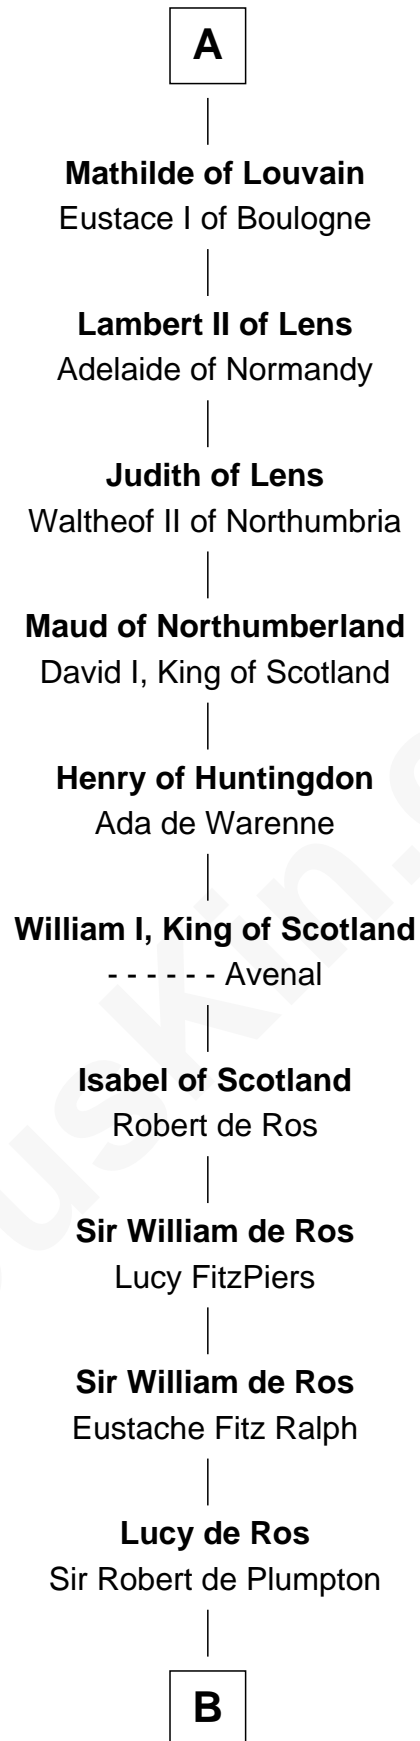

# FamousKin.com Relationship Chart of

**Taylor Swift**

*Singer and Songwriter*

39th Great-granddaughter of

**Charlemagne**

*King of the Franks*

**B**

**Sir William de Plumpton**

Christiana de Mowbray

**Alice Plumpton**

Sir Richard de Sherburne

**Margaret de Sherburne**

Richard de Bayley

**Richard Sherburne**

Agnes Harington

**Richard Sherburne**

Alice Hamerton

**Agnes Sherburne**

Henry Rushton

**Nicholas Rushton**

Margaret Radcliffe

**Agnes Rushton**

Richard Worthington

**Peter Worthington**