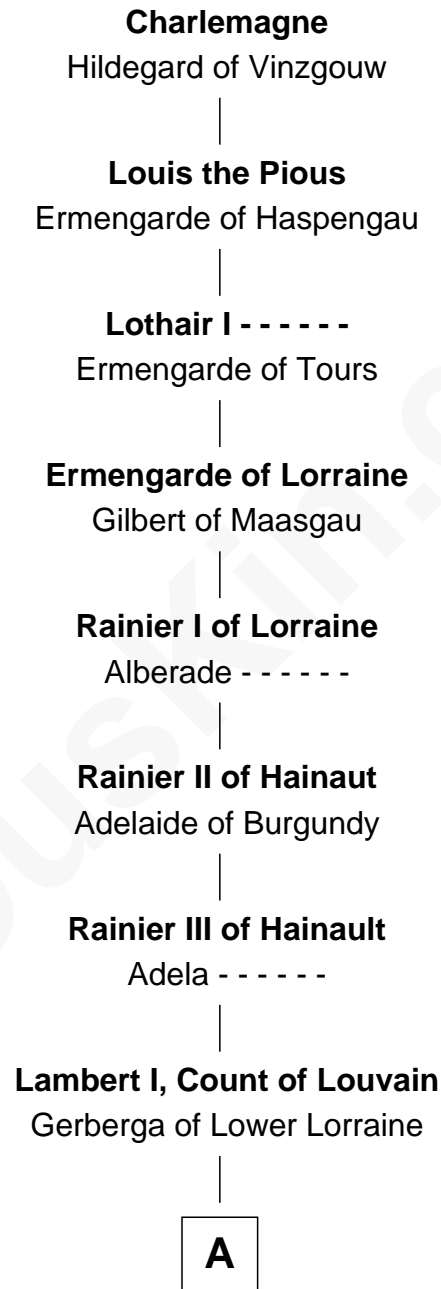

# FamousKin.com Relationship Chart of

**Taylor Swift**

*Singer and Songwriter*

39th Great-granddaughter of

**Charlemagne**

*King of the Franks*

**B**

**Sir William de Plumpton**

Christiana de Mowbray

**Alice Plumpton**

Sir Richard de Sherburne

**Margaret de Sherburne**

Richard de Bayley

**Richard Sherburne**

Agnes Harington

**Richard Sherburne**

Alice Hamerton

**Agnes Sherburne**

Henry Rushton

**Nicholas Rushton**

Margaret Radcliffe

**Agnes Rushton**

Richard Worthington

**Peter Worthington**