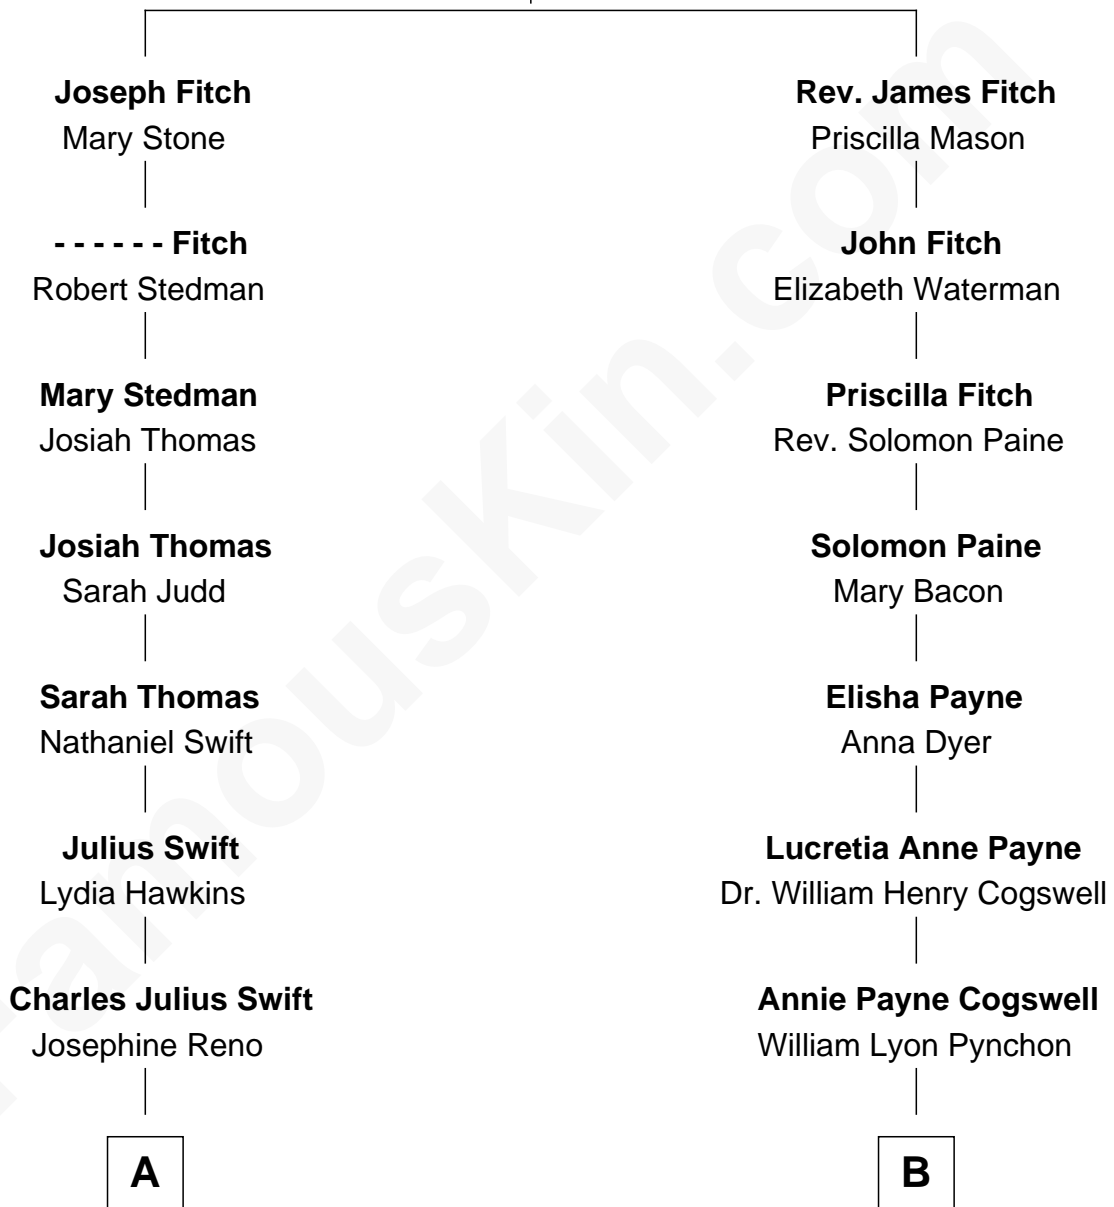

FamousKin.com Relationship Chart of

Taylor Swift

Singer and Songwriter

9th cousin 1 time removed of

Thomas Pynchon

American Novelist

Thomas Fitch

Anne Reeve

A

Archie Dean Swift
Bernice Maude Thompson

Archie Dean Swift
Rose Baldi Douglas

Scott Kingsley Swift
Andrea G. Finlay

Taylor Swift
Singer and Songwriter

B

William Henry Chichele Pynchon
Carrie Susan Moyses

Thomas Ruggles Pynchon
Catherine Frances Bennett