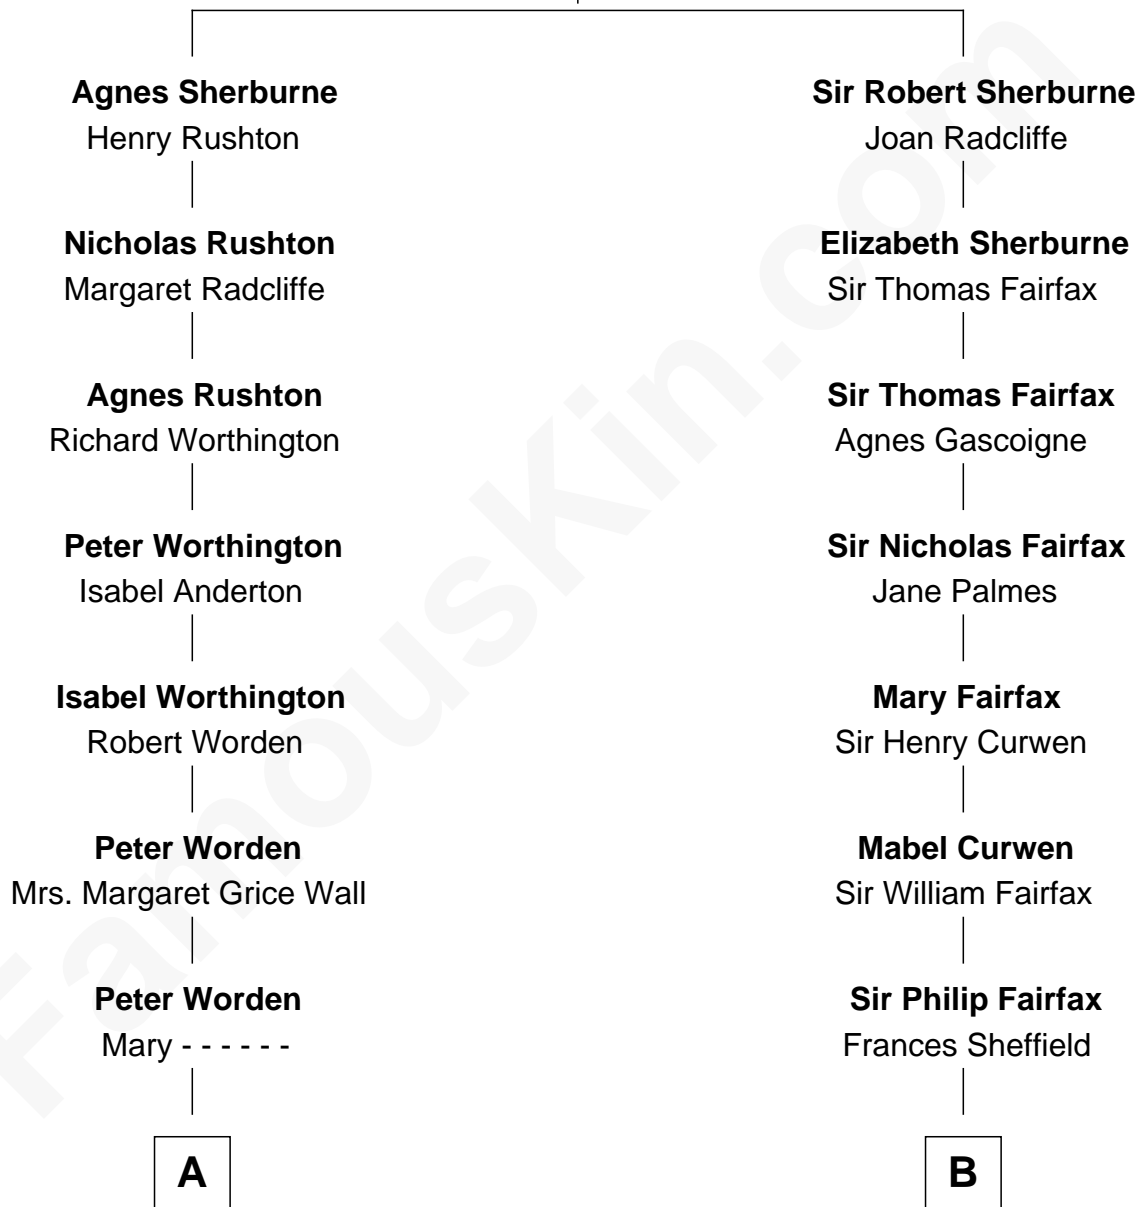

FamousKin.com

Relationship Chart of

Taylor Swift

Singer and Songwriter

18th cousin 1 time removed of

Ellen DeGeneres

Comedienne and TV Personality

Richard Sherburne

Alice Hamerton

C

Scott Kingsley Swift

Andrea G. Finlay

Taylor Swift

Singer and Songwriter

D

Elliot Everett DeGeneres