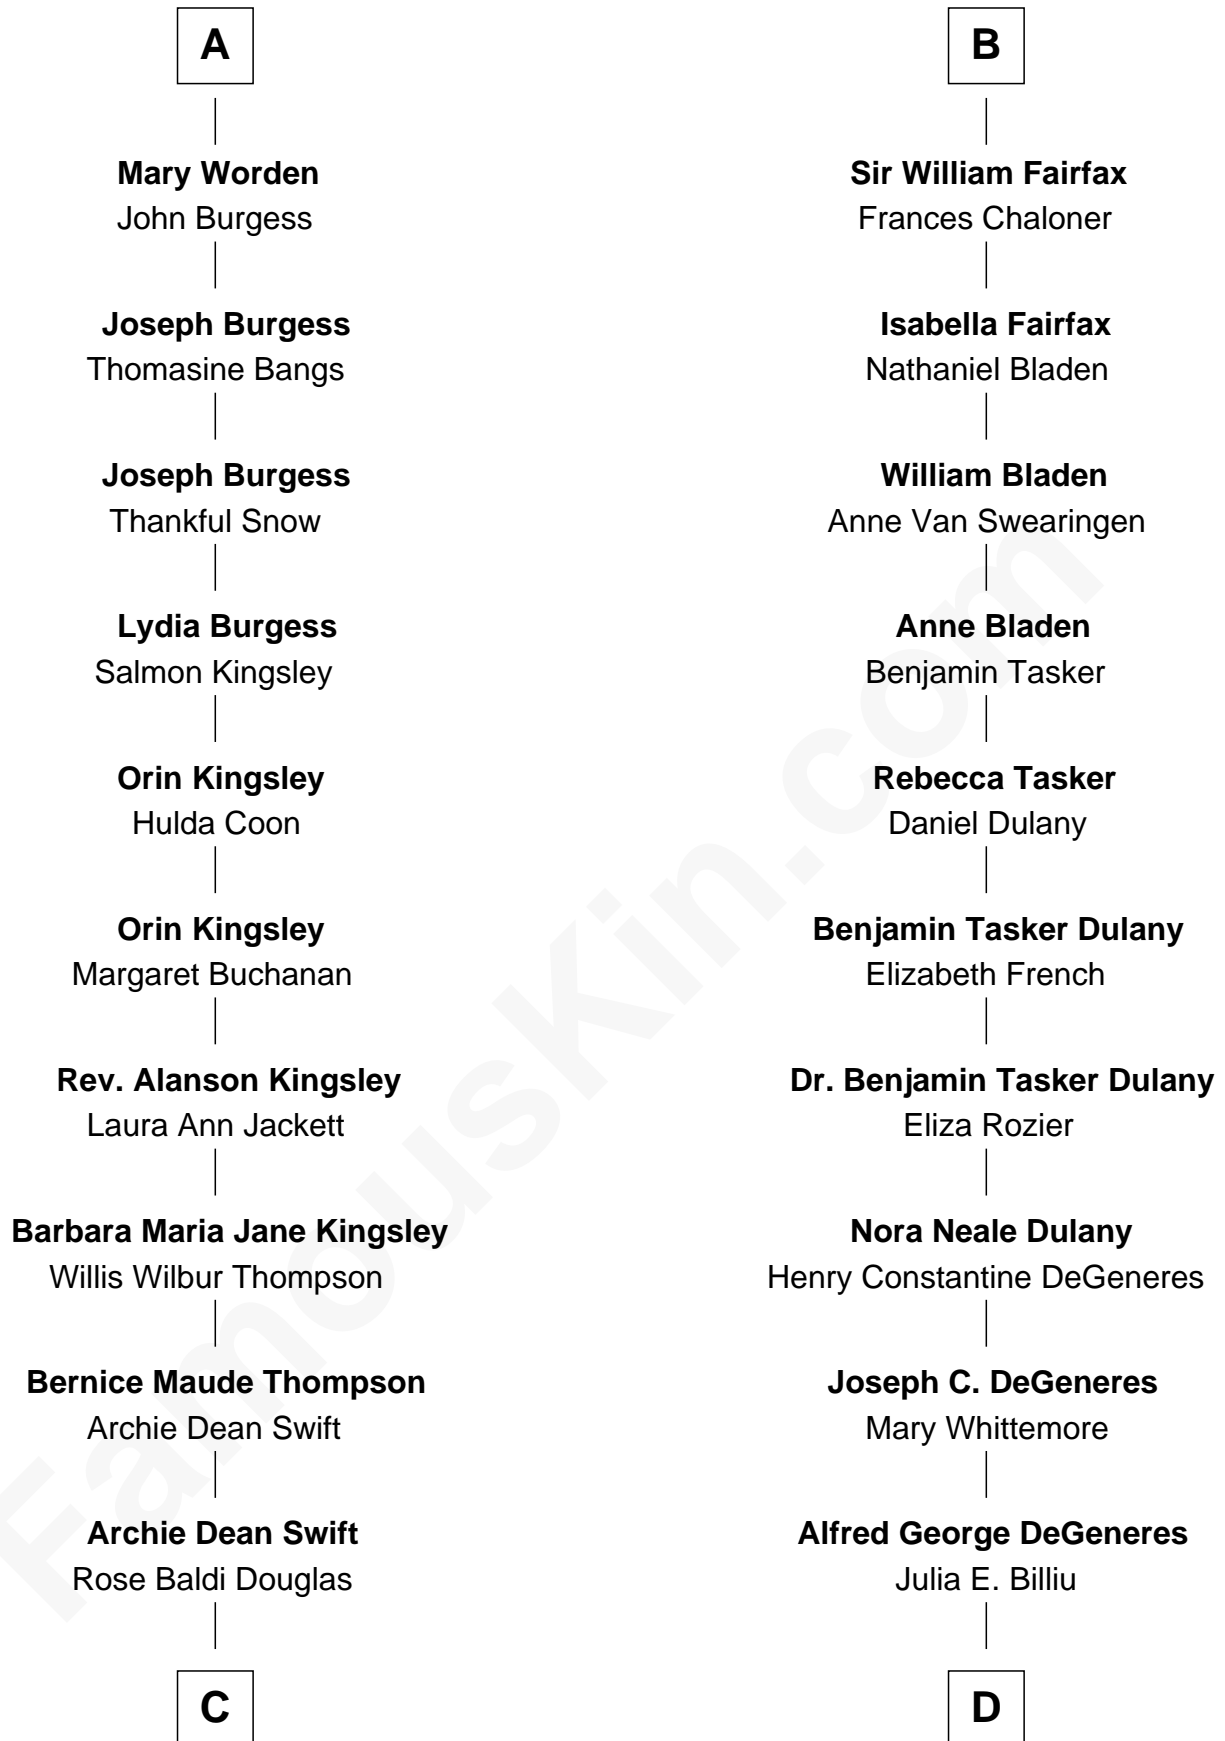

FamousKin.com

Relationship Chart of

Taylor Swift

Singer and Songwriter

18th cousin 1 time removed of

Ellen DeGeneres

Comedienne and TV Personality

Richard Sherburne

Alice Hamerton

C

Scott Kingsley Swift

Andrea G. Finlay

Taylor Swift

Singer and Songwriter

D

Elliot Everett DeGeneres