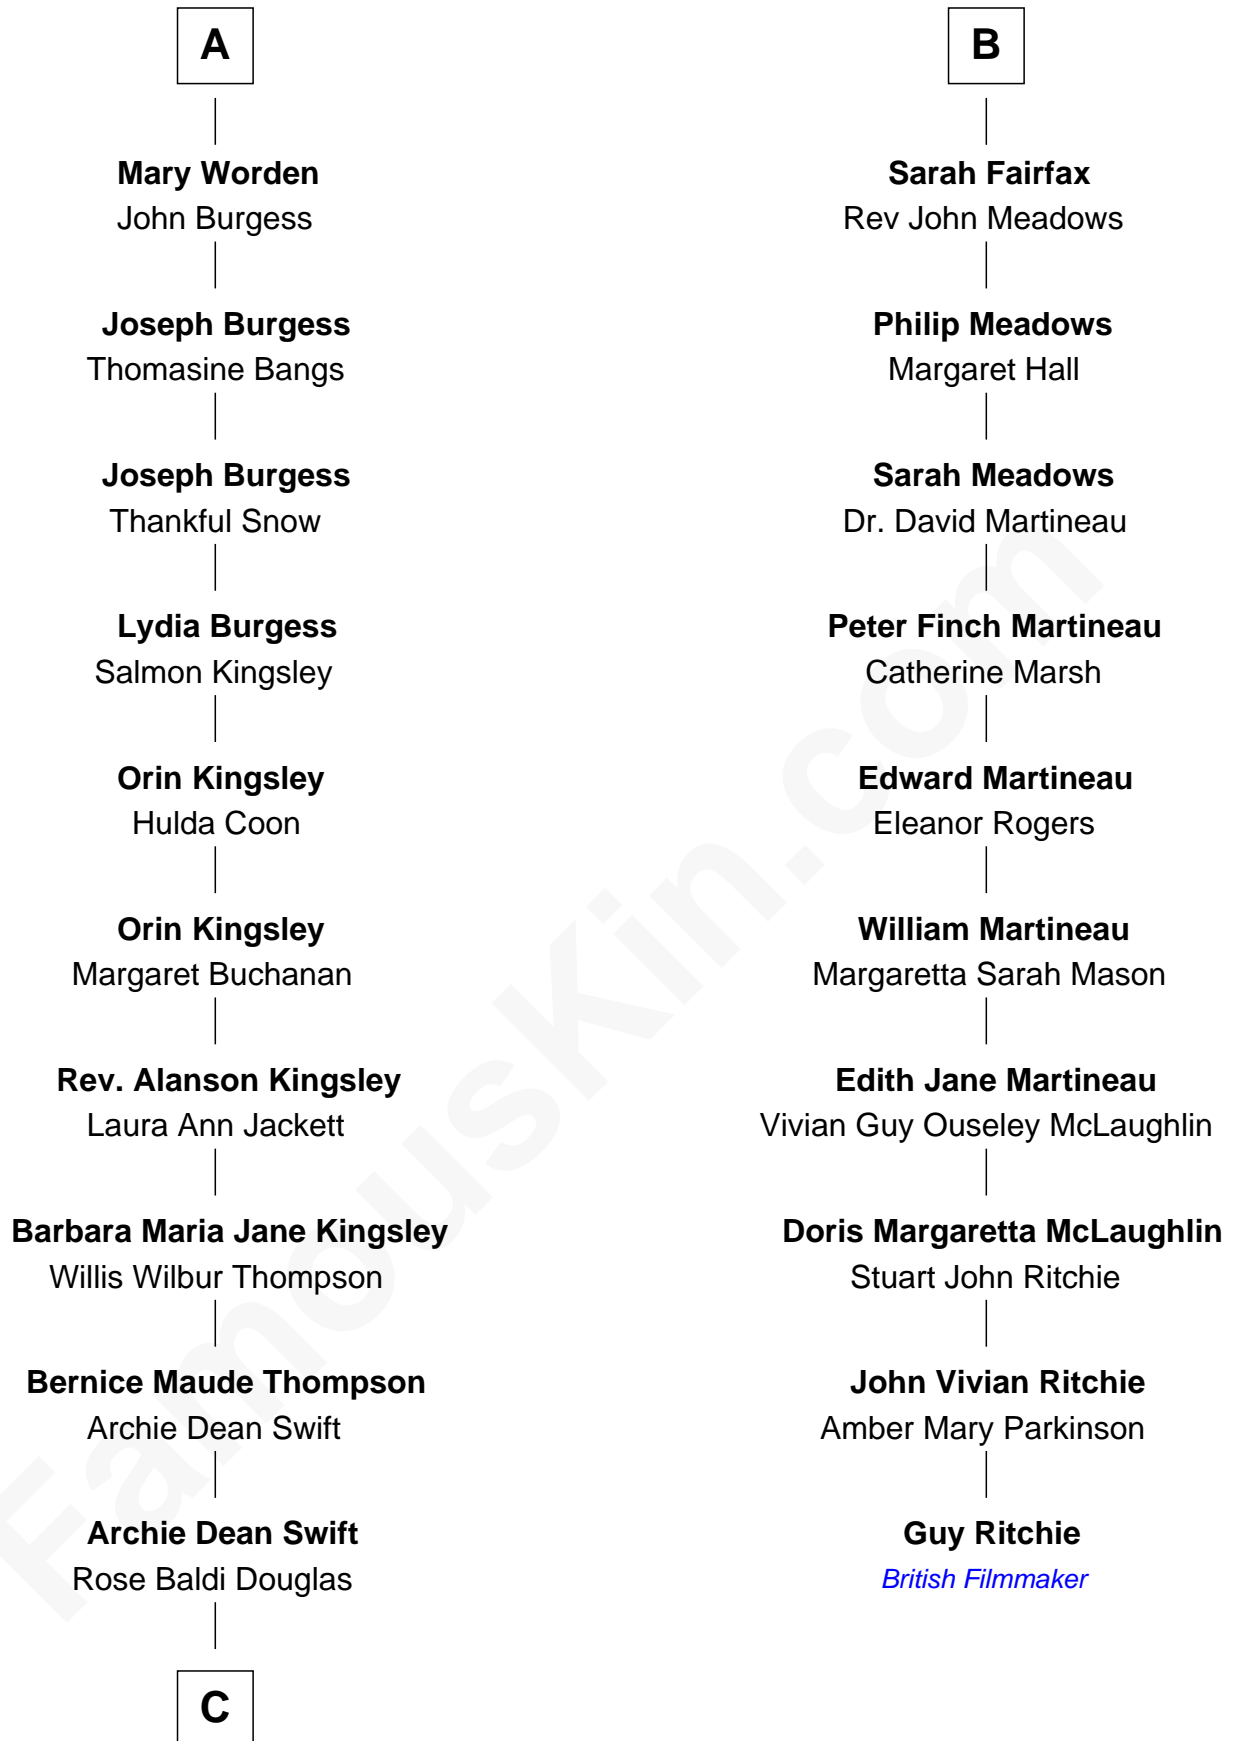

# FamousKin.com Relationship Chart of

**Taylor Swift**

*Singer and Songwriter*

16th cousin 2 times removed of

**Guy Ritchie**

*British Filmmaker*

**Richard Sherburne**

Alice Hamerton

**C**

—  
**Scott Kingsley Swift**

Andrea G. Finlay

—  
**Taylor Swift**

*Singer and Songwriter*

FamousKin.com