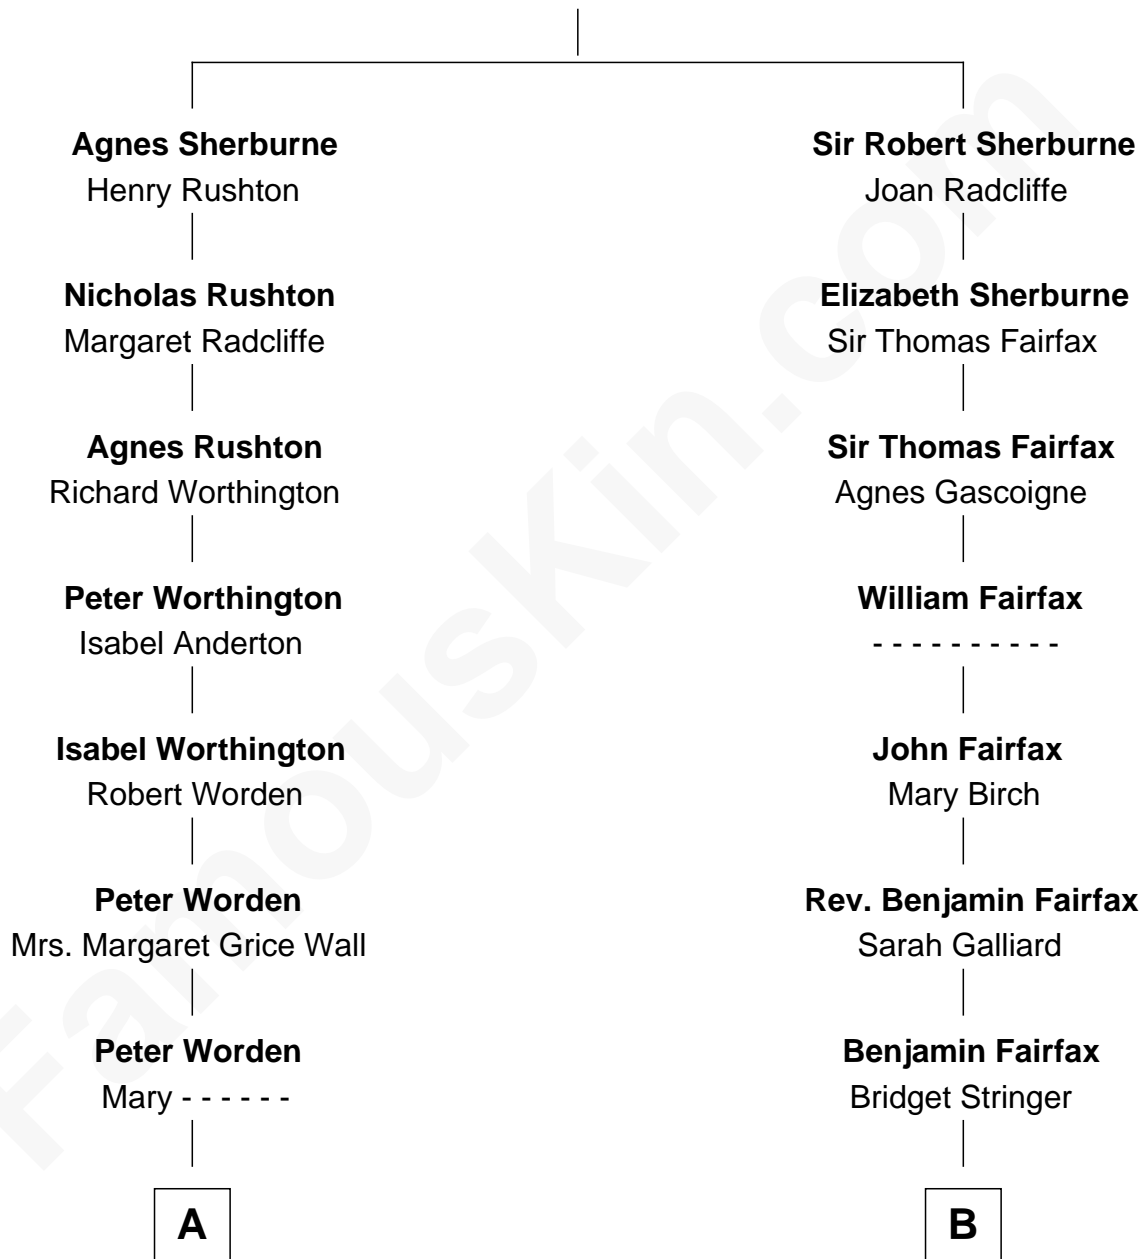

# FamousKin.com Relationship Chart of

**Taylor Swift**

*Singer and Songwriter*

16th cousin 2 times removed of

**Guy Ritchie**

*British Filmmaker*

**Richard Sherburne**

Alice Hamerton

**C**

—  
**Scott Kingsley Swift**

Andrea G. Finlay

—  
**Taylor Swift**

*Singer and Songwriter*

FamousKin.com