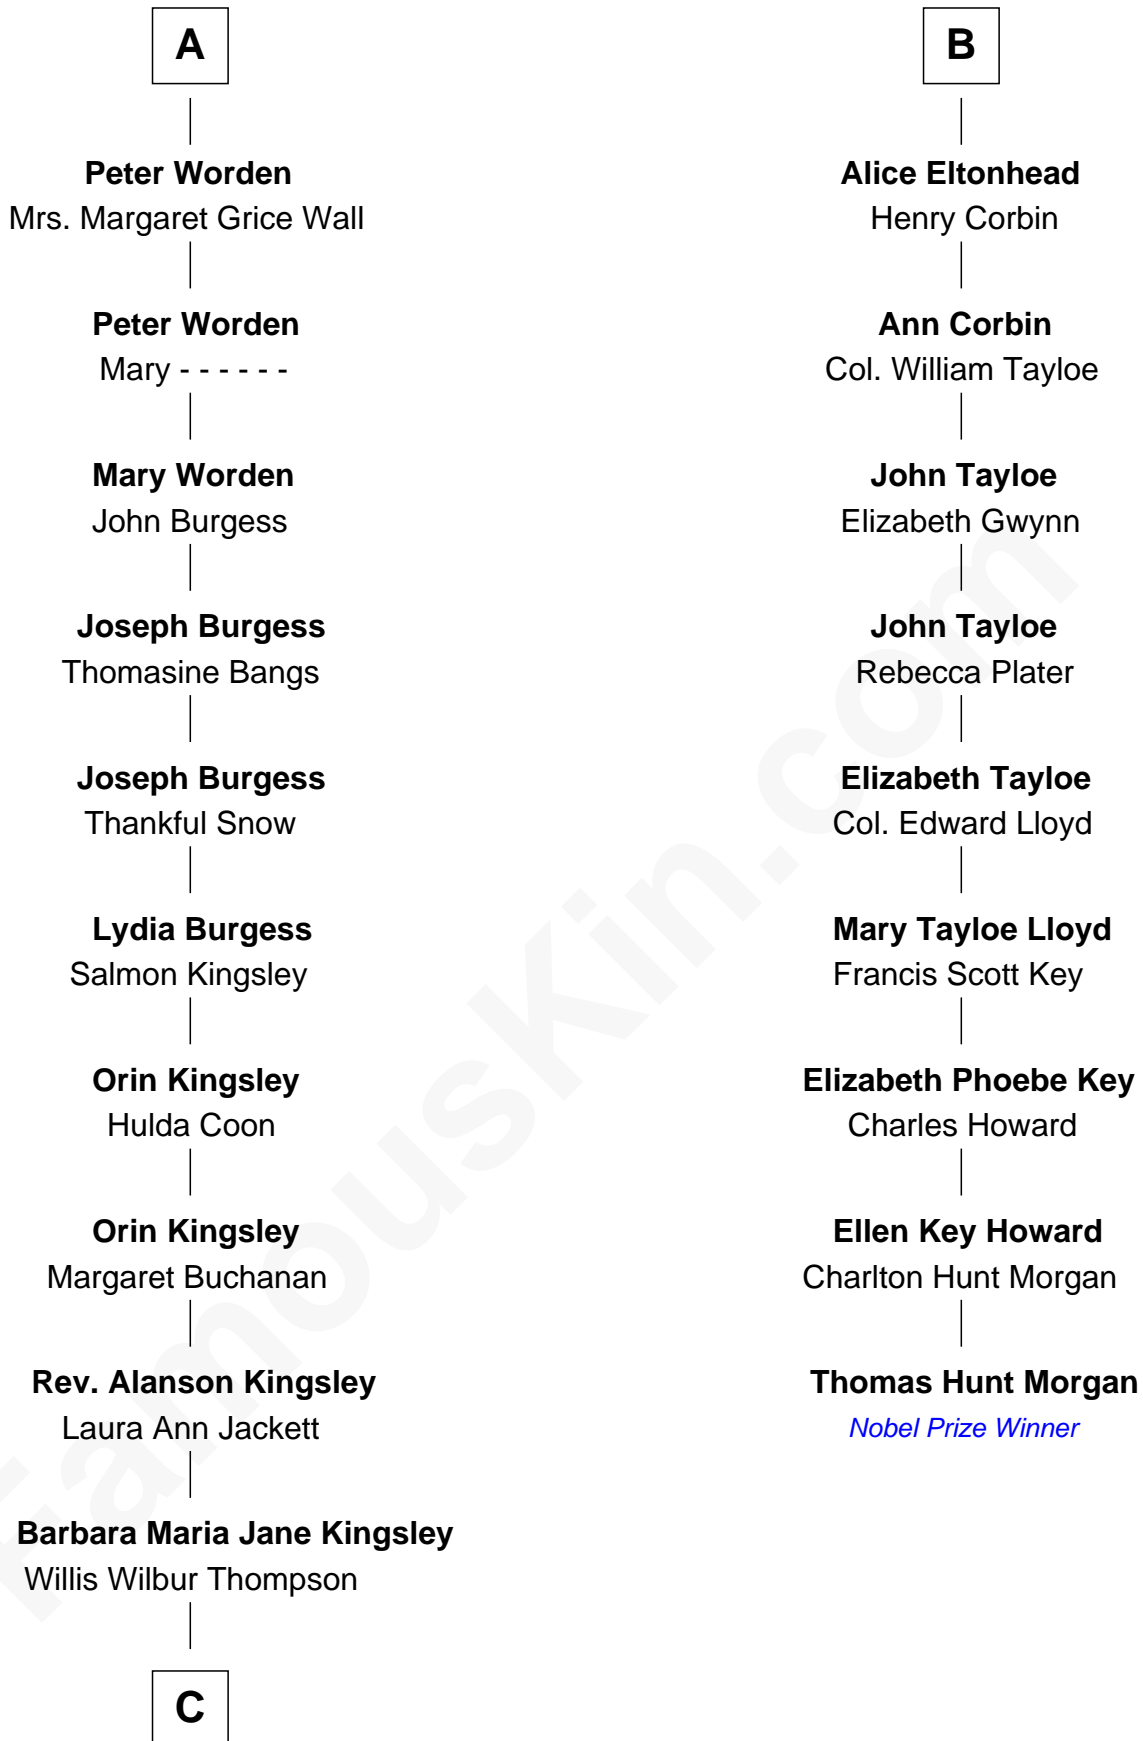

## Relationship Chart of

### Taylor Swift

*Singer and Songwriter*

15th cousin 5 times removed of

#### Sir Nicholas Harington

Isabel English

**C**

—  
**Bernice Maude Thompson**

Archie Dean Swift

—  
**Archie Dean Swift**

Rose Baldi Douglas

—  
**Scott Kingsley Swift**