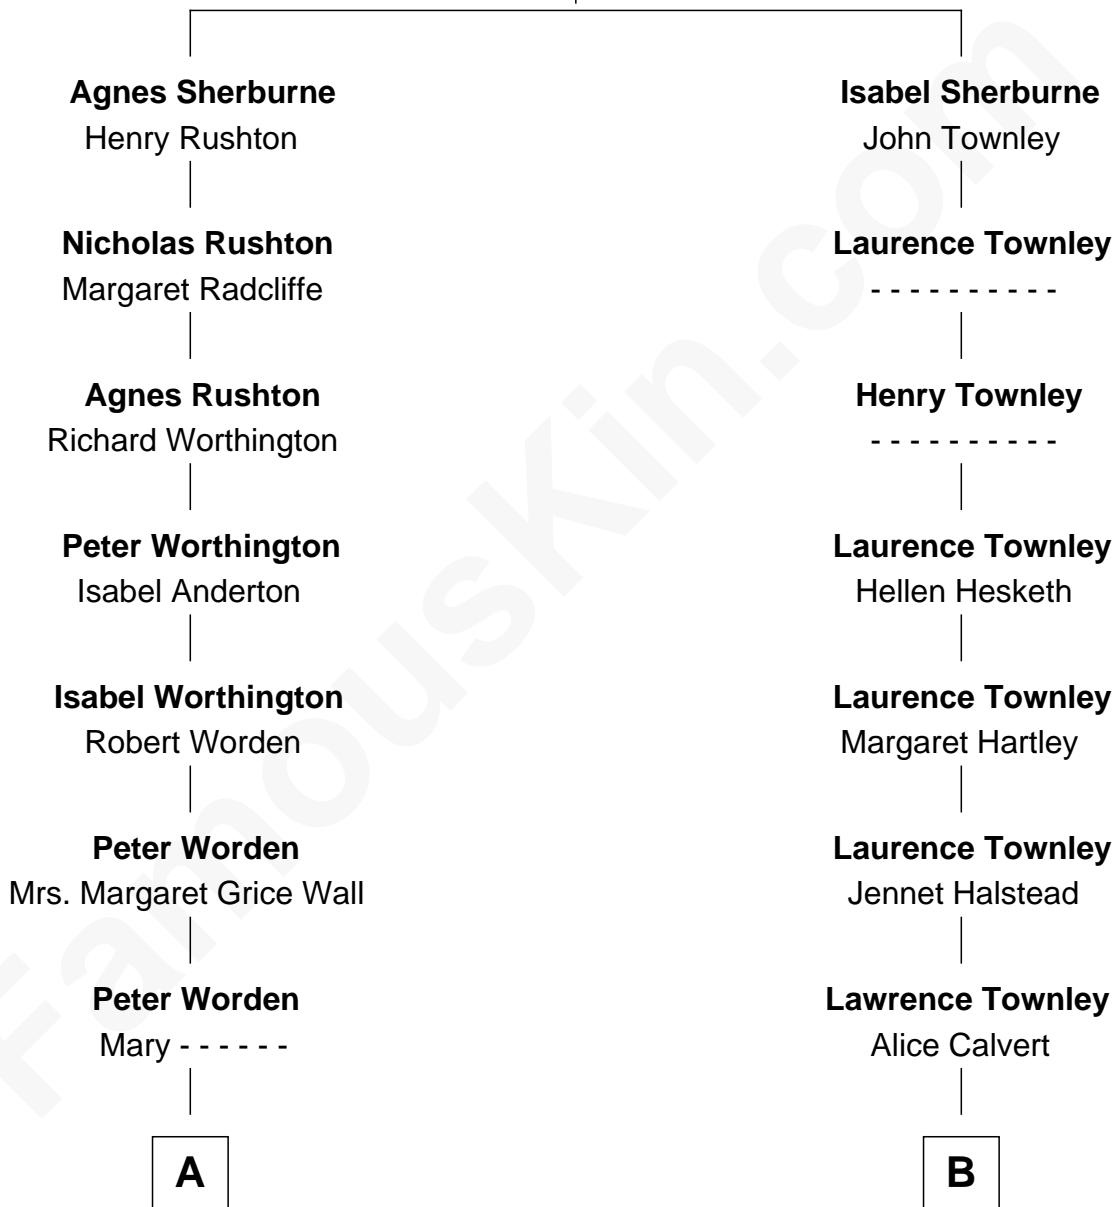

FamousKin.com

Relationship Chart of Taylor Swift

Singer and Songwriter

11th cousin 7 times removed of

Henry Lee III

9th Governor of Virginia

Richard Sherburne

Alice Hamerton

C

—
Scott Kingsley Swift

Andrea G. Finlay

—
Taylor Swift

Singer and Songwriter

FamousKin.com