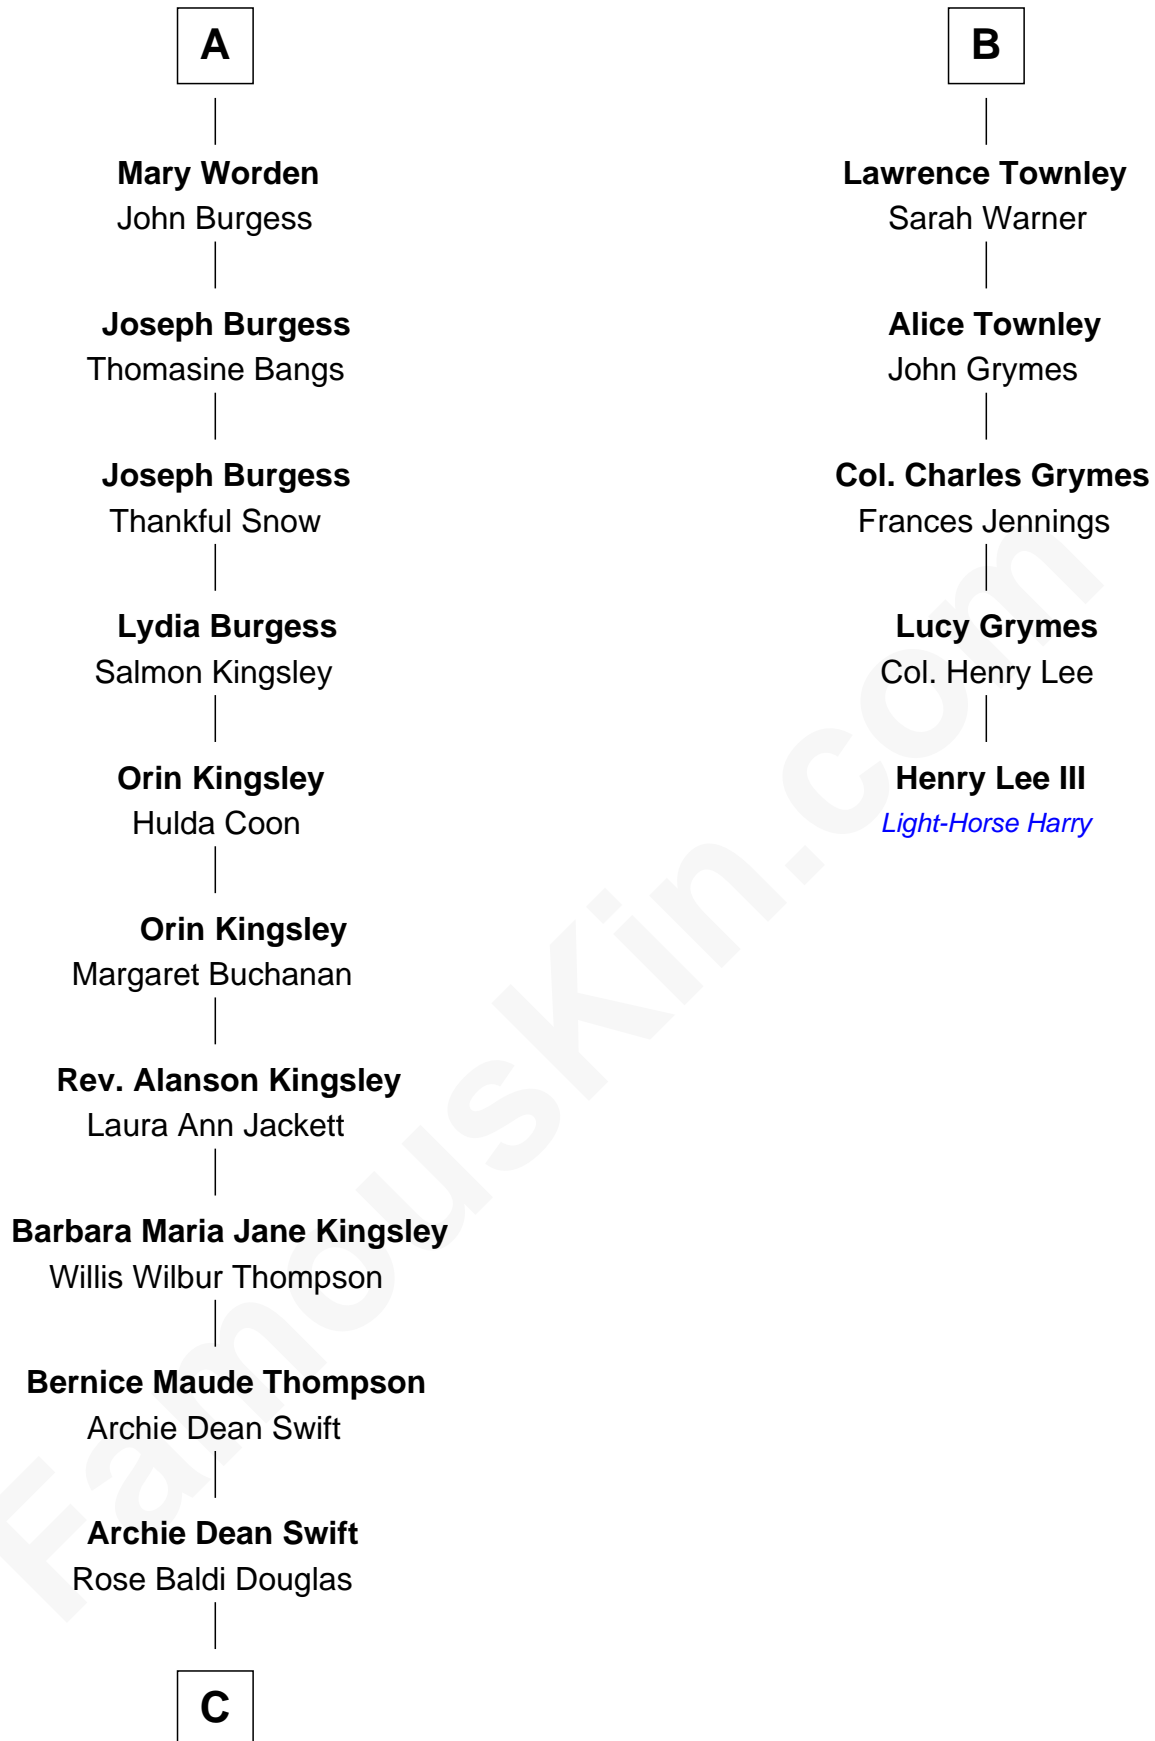

FamousKin.com

Relationship Chart of Taylor Swift

Singer and Songwriter

11th cousin 7 times removed of

Henry Lee III

9th Governor of Virginia

Richard Sherburne

Alice Hamerton

C

—
Scott Kingsley Swift

Andrea G. Finlay

—
Taylor Swift

Singer and Songwriter

FamousKin.com