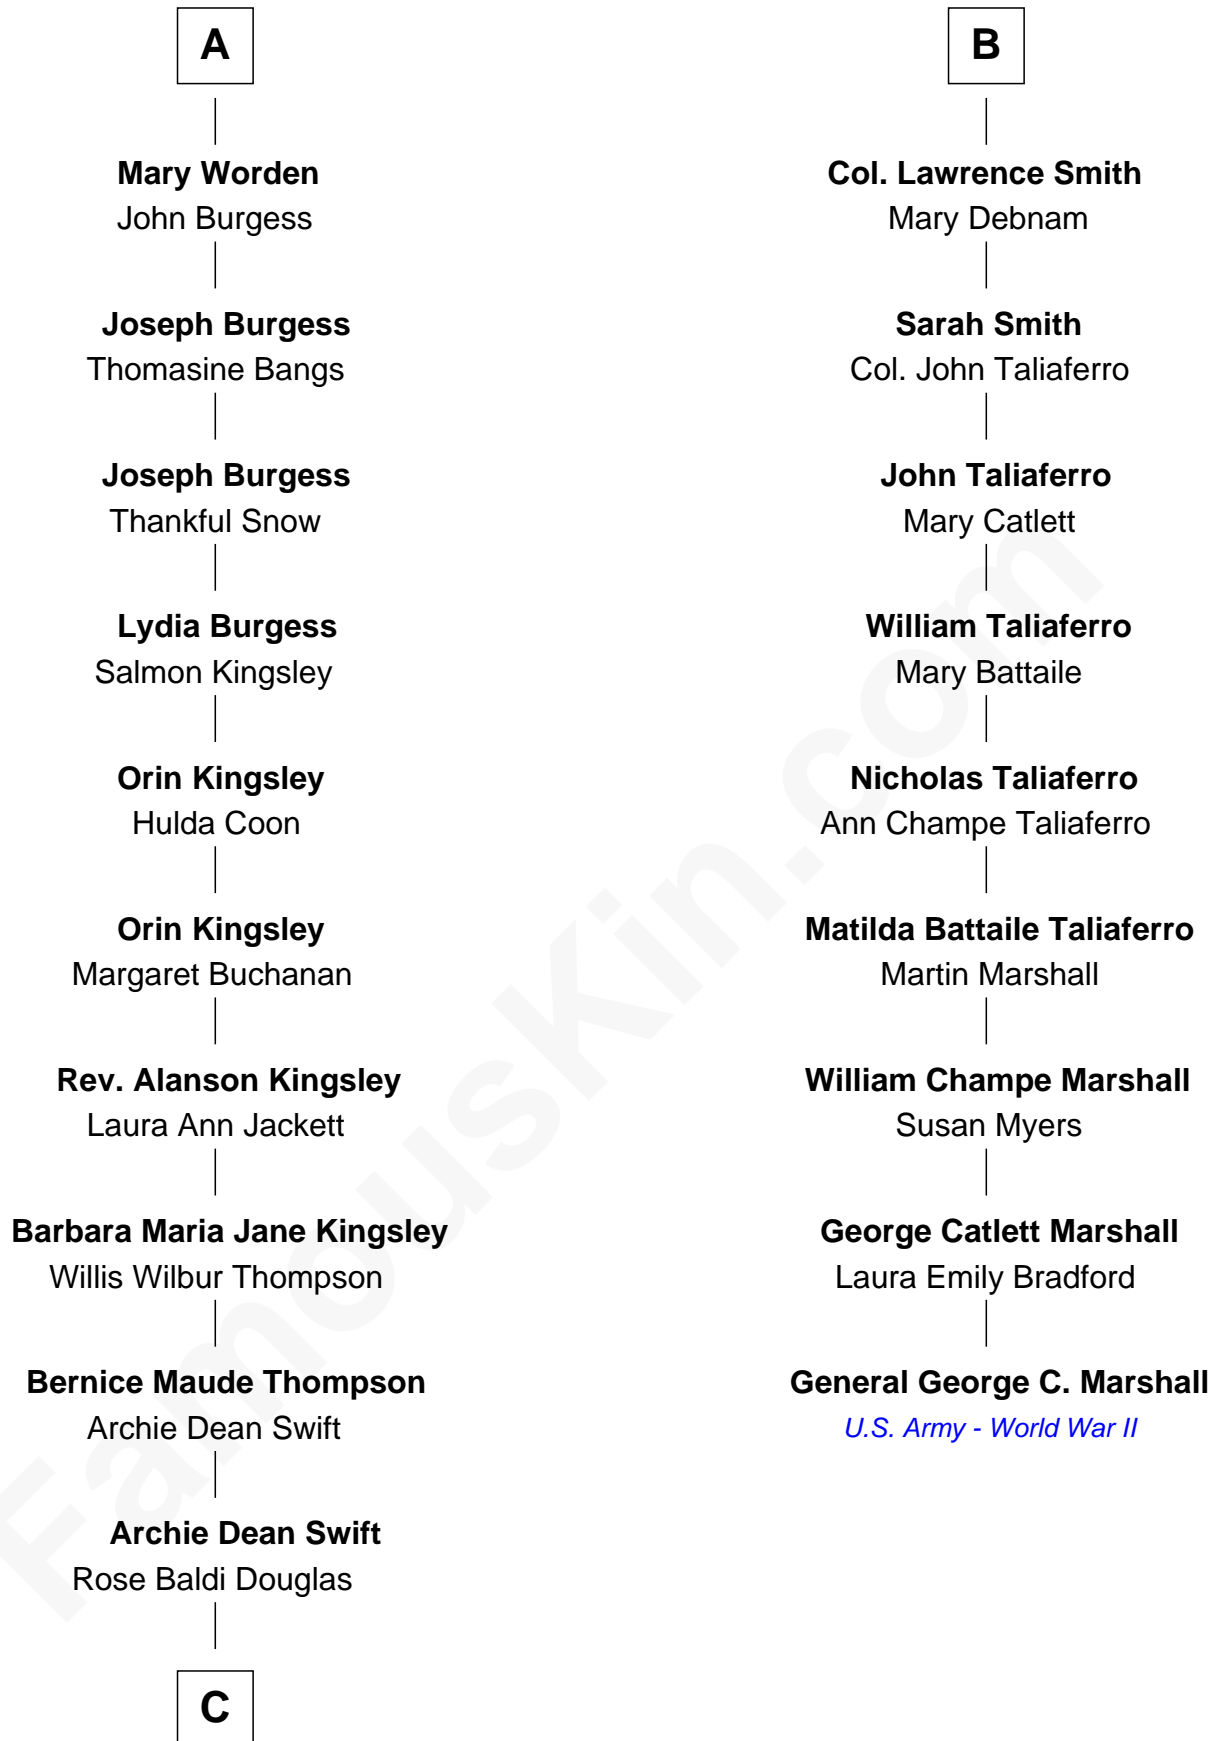

FamousKin.com

Relationship Chart of Taylor Swift

Singer and Songwriter

15th cousin 3 times removed of

General George C. Marshall

Author of "The Marshall Plan"

C

—
Scott Kingsley Swift

Andrea G. Finlay

—
Taylor Swift

Singer and Songwriter

FamousKin.com