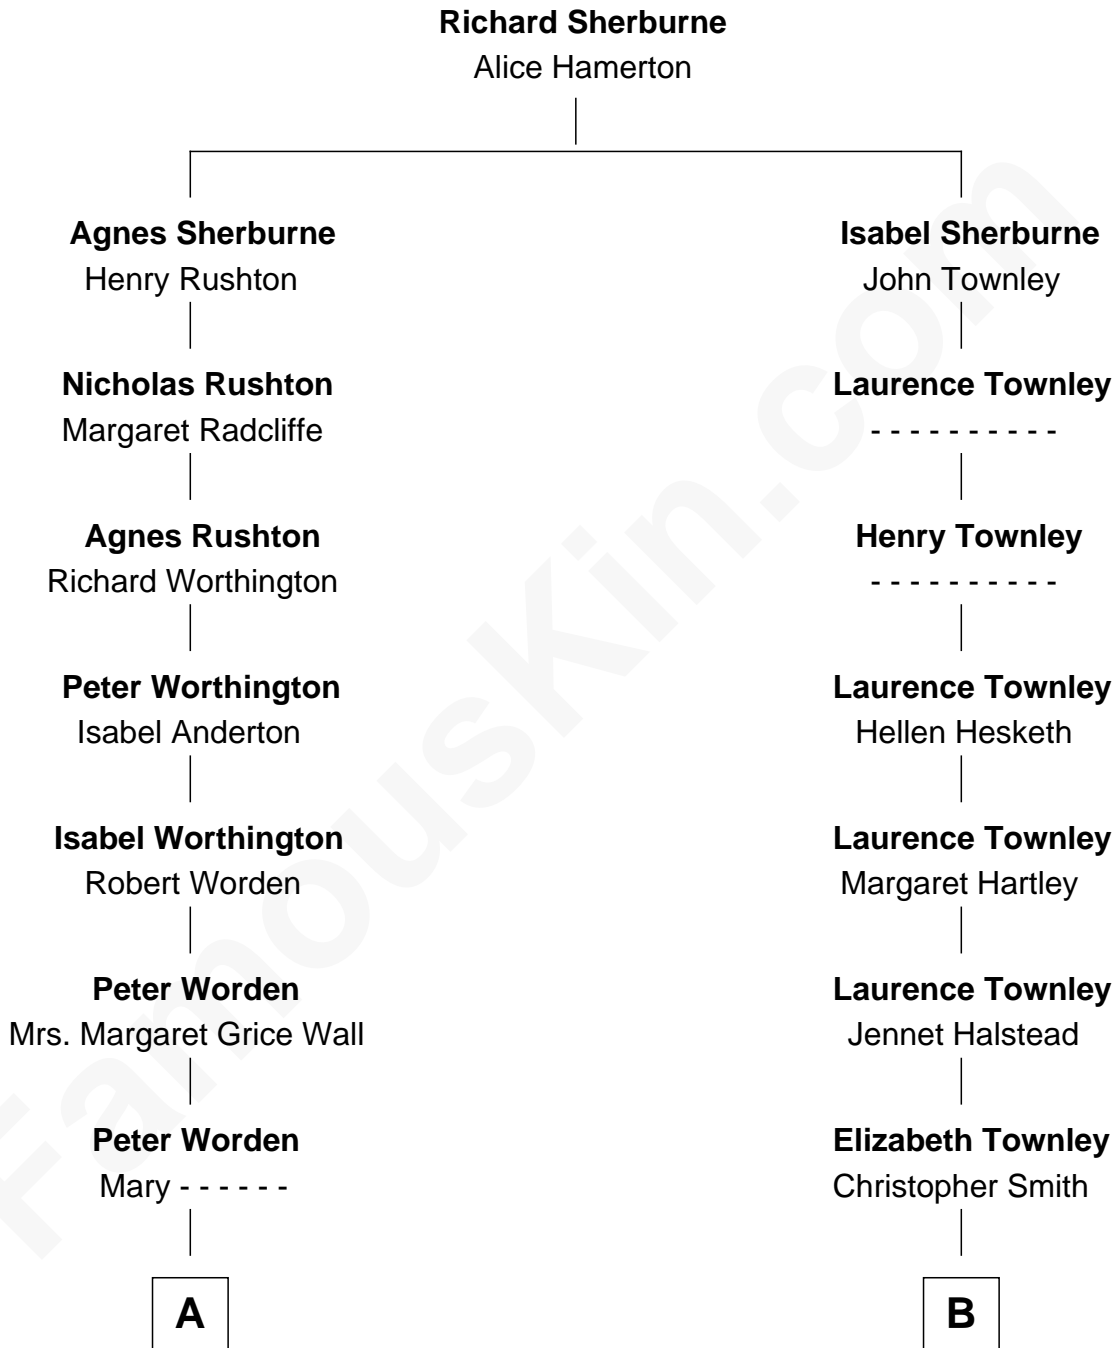

FamousKin.com

Relationship Chart of Taylor Swift

Singer and Songwriter

15th cousin 3 times removed of

General George C. Marshall

Author of "The Marshall Plan"

C

—
Scott Kingsley Swift

Andrea G. Finlay

—
Taylor Swift

Singer and Songwriter

FamousKin.com