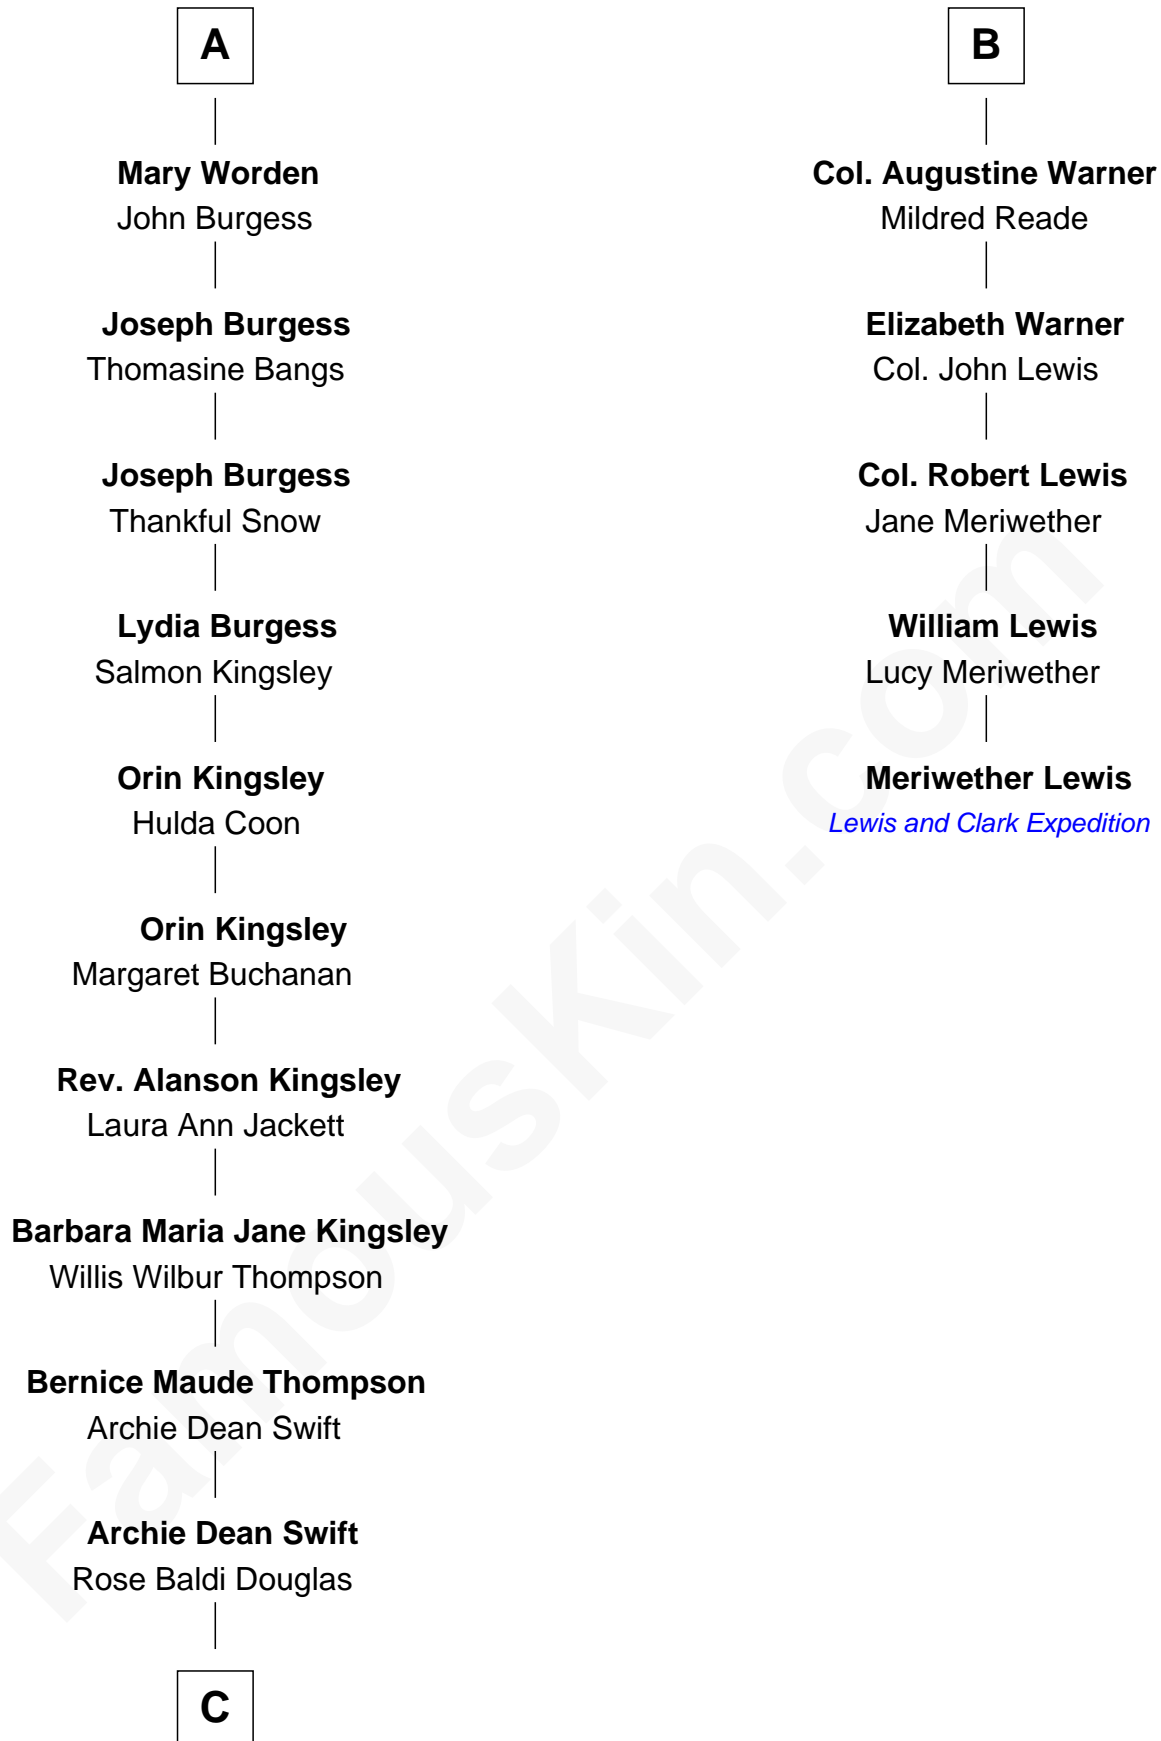

## Relationship Chart of Taylor Swift

Singer and Songwriter

11th cousin 7 times removed of

**Meriwether Lewis**

Lewis and Clark Expedition

**Richard Sherburne**

Alice Hamerton

**C**

—  
**Scott Kingsley Swift**

Andrea G. Finlay

—  
**Taylor Swift**

*Singer and Songwriter*

FamousKin.com