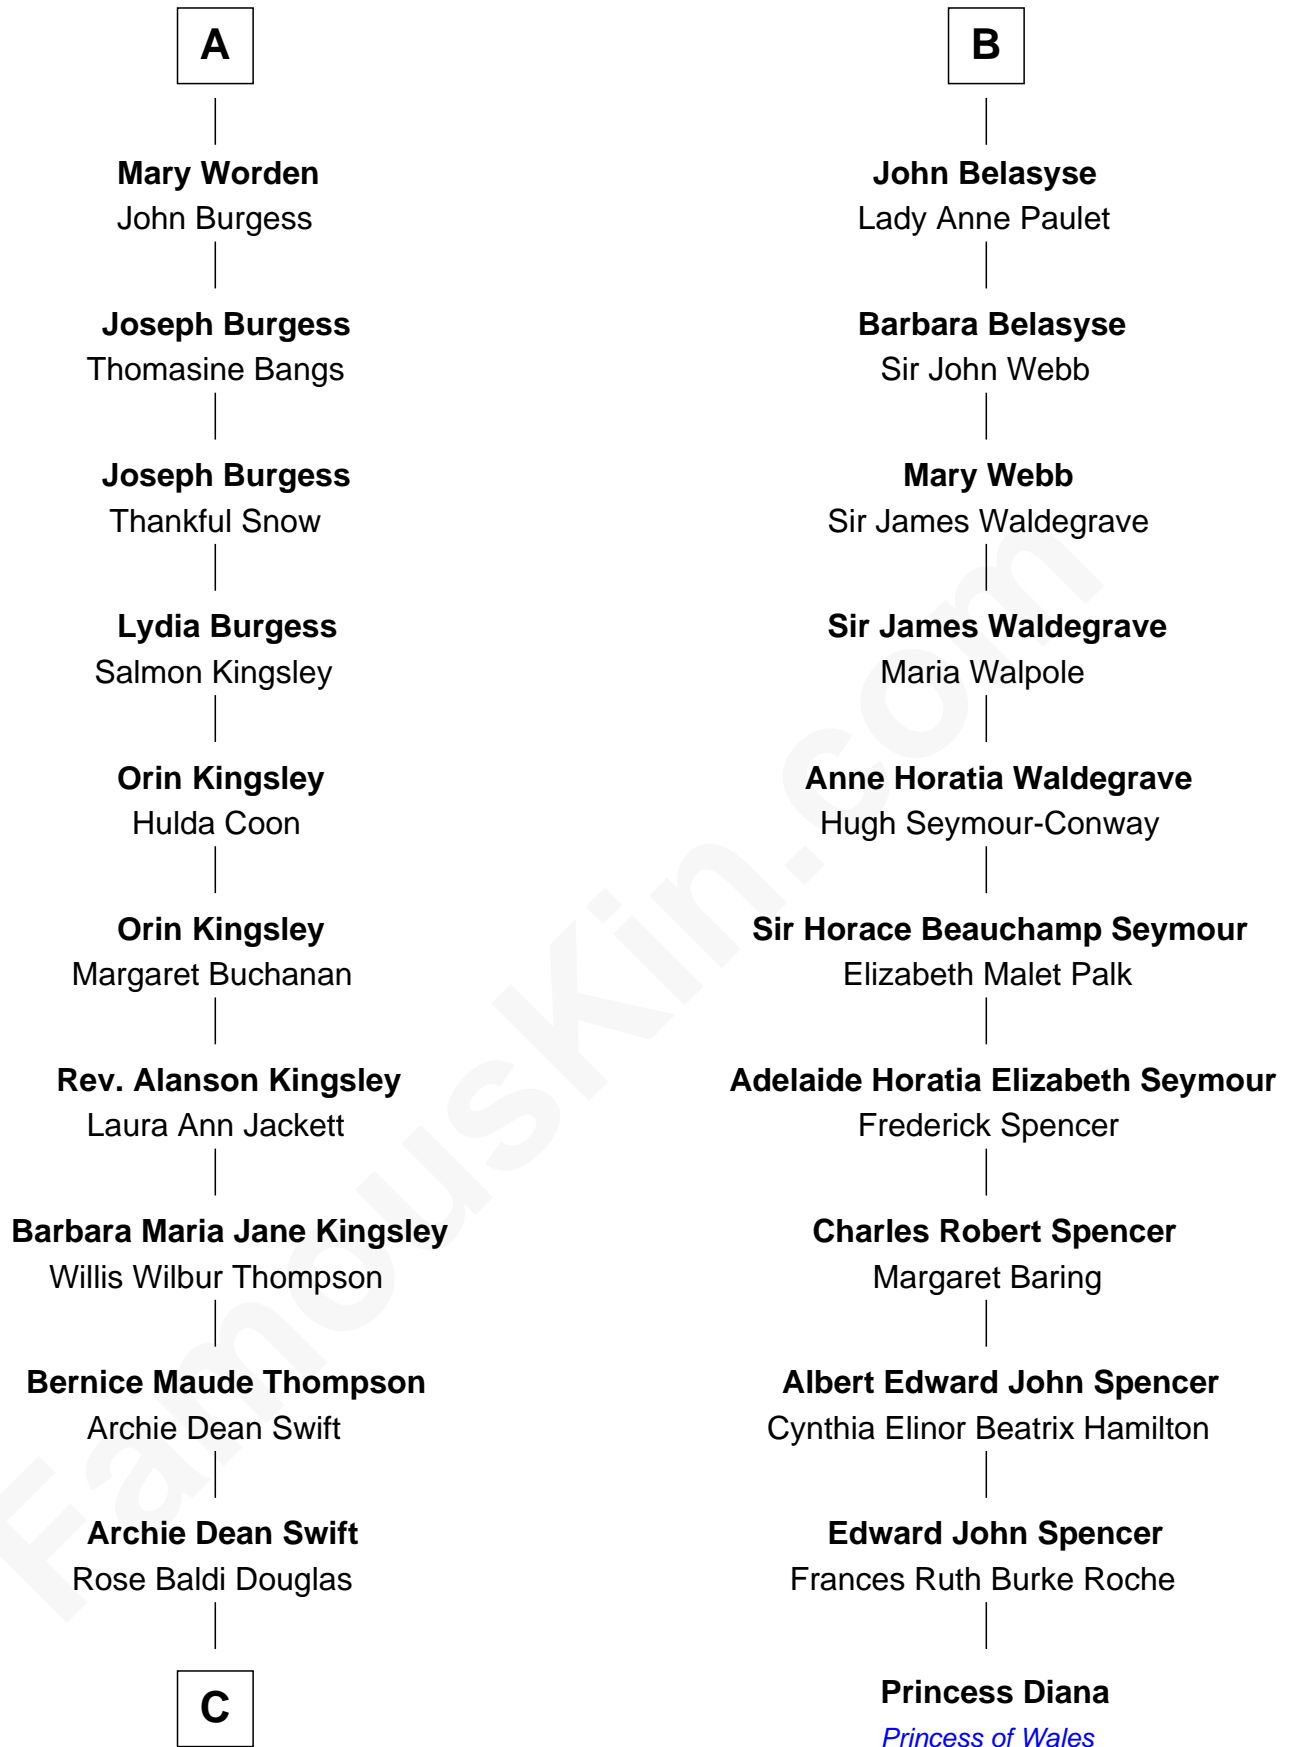

FamousKin.com

Relationship Chart of

Taylor Swift

Singer and Songwriter

17th cousin 1 time removed of

Princess Diana

Princess of Wales

Richard Sherburne

Alice Hamerton

C

—
Scott Kingsley Swift

Andrea G. Finlay

—
Taylor Swift

Singer and Songwriter

FamousKin.com