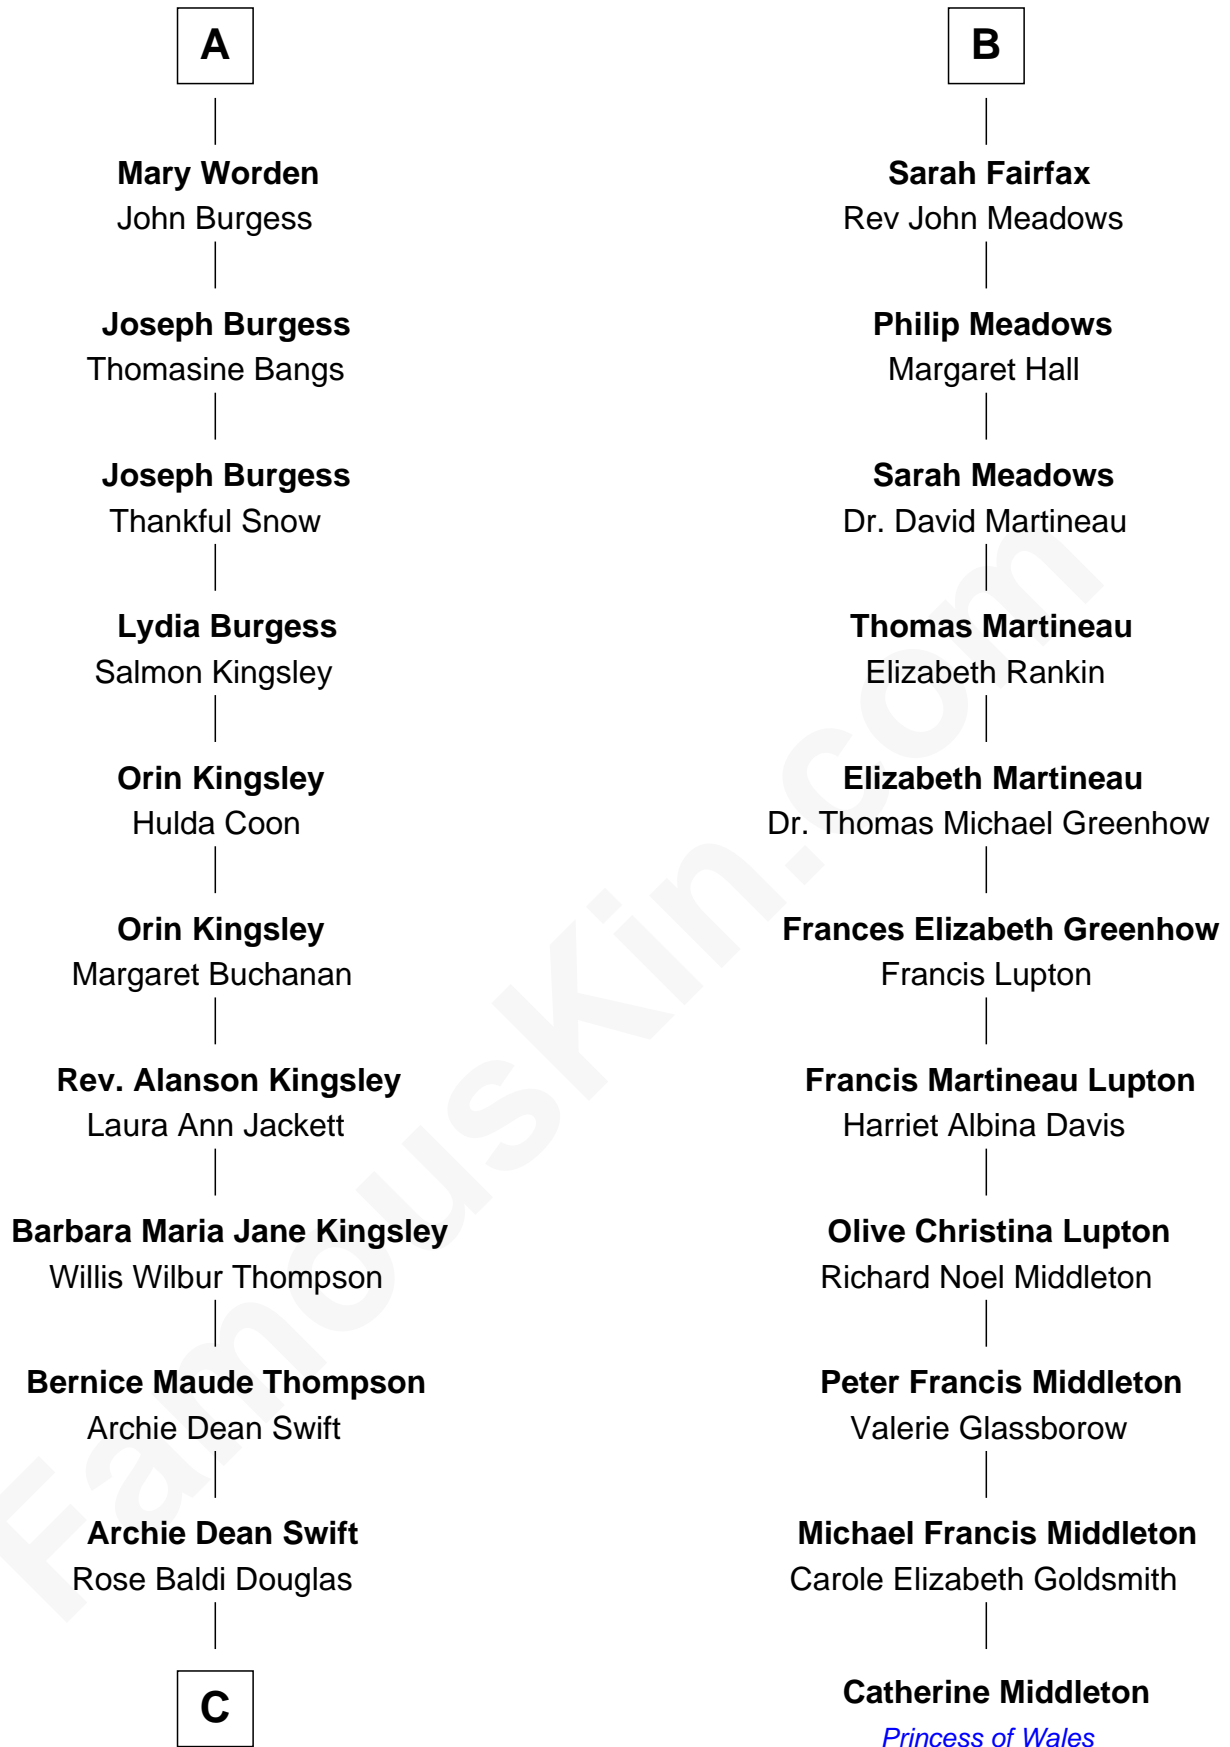

FamousKin.com

Relationship Chart of

Taylor Swift

Singer and Songwriter

17th cousin 1 time removed of

Catherine Middleton

Princess of Wales

Richard Sherburne

Alice Hamerton

C

—
Scott Kingsley Swift

Andrea G. Finlay

—
Taylor Swift

Singer and Songwriter

FamousKin.com