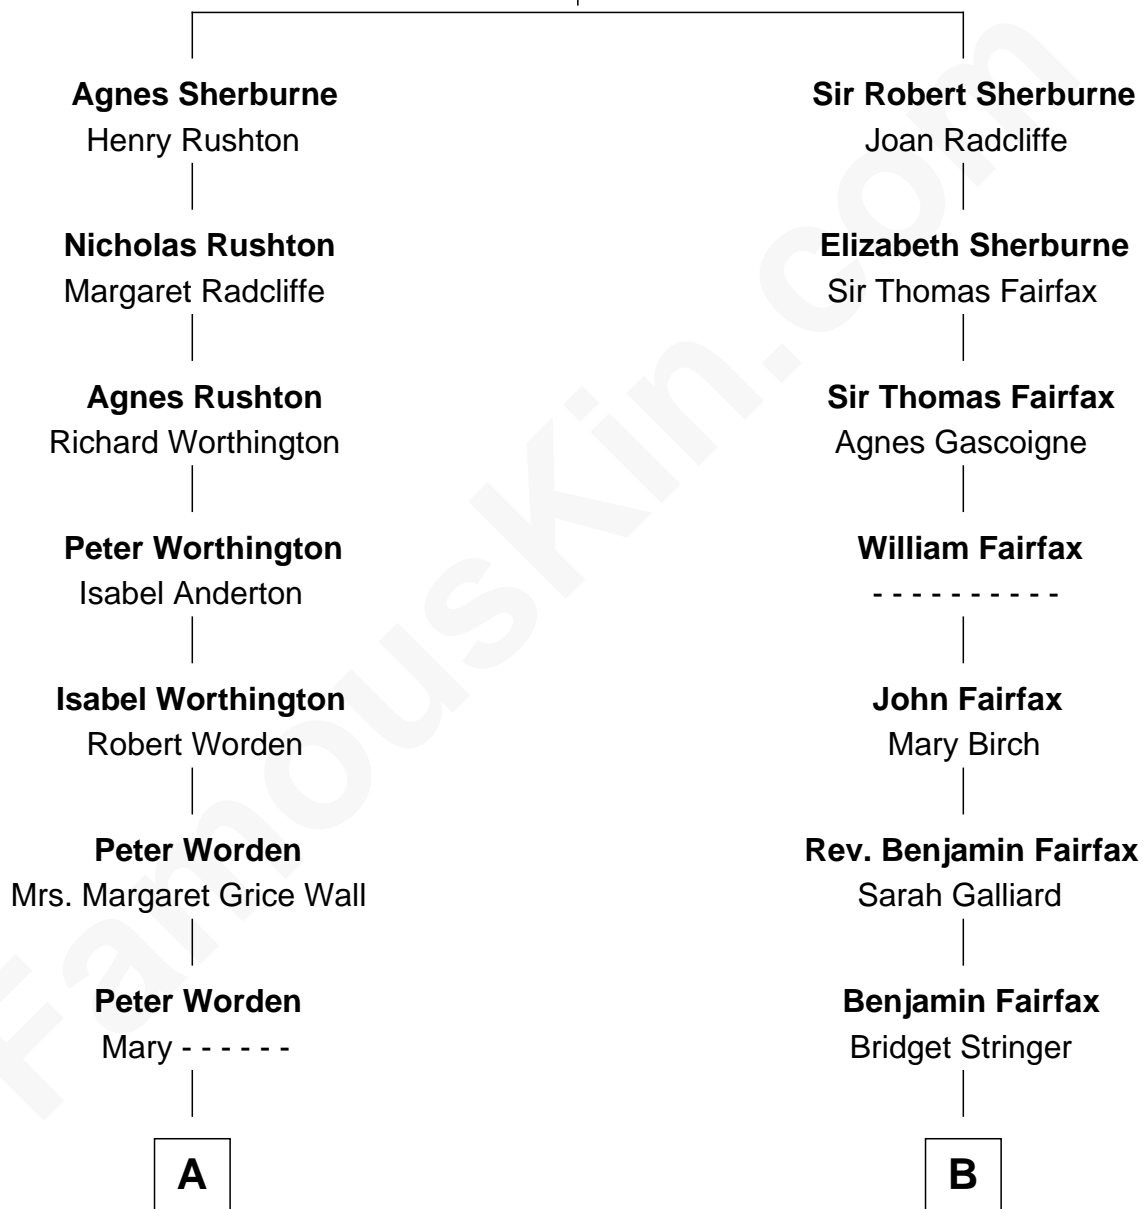

FamousKin.com

Relationship Chart of

Taylor Swift

Singer and Songwriter

17th cousin 1 time removed of

Catherine Middleton

Princess of Wales

Richard Sherburne

Alice Hamerton

C

—
Scott Kingsley Swift

Andrea G. Finlay

—
Taylor Swift

Singer and Songwriter

FamousKin.com