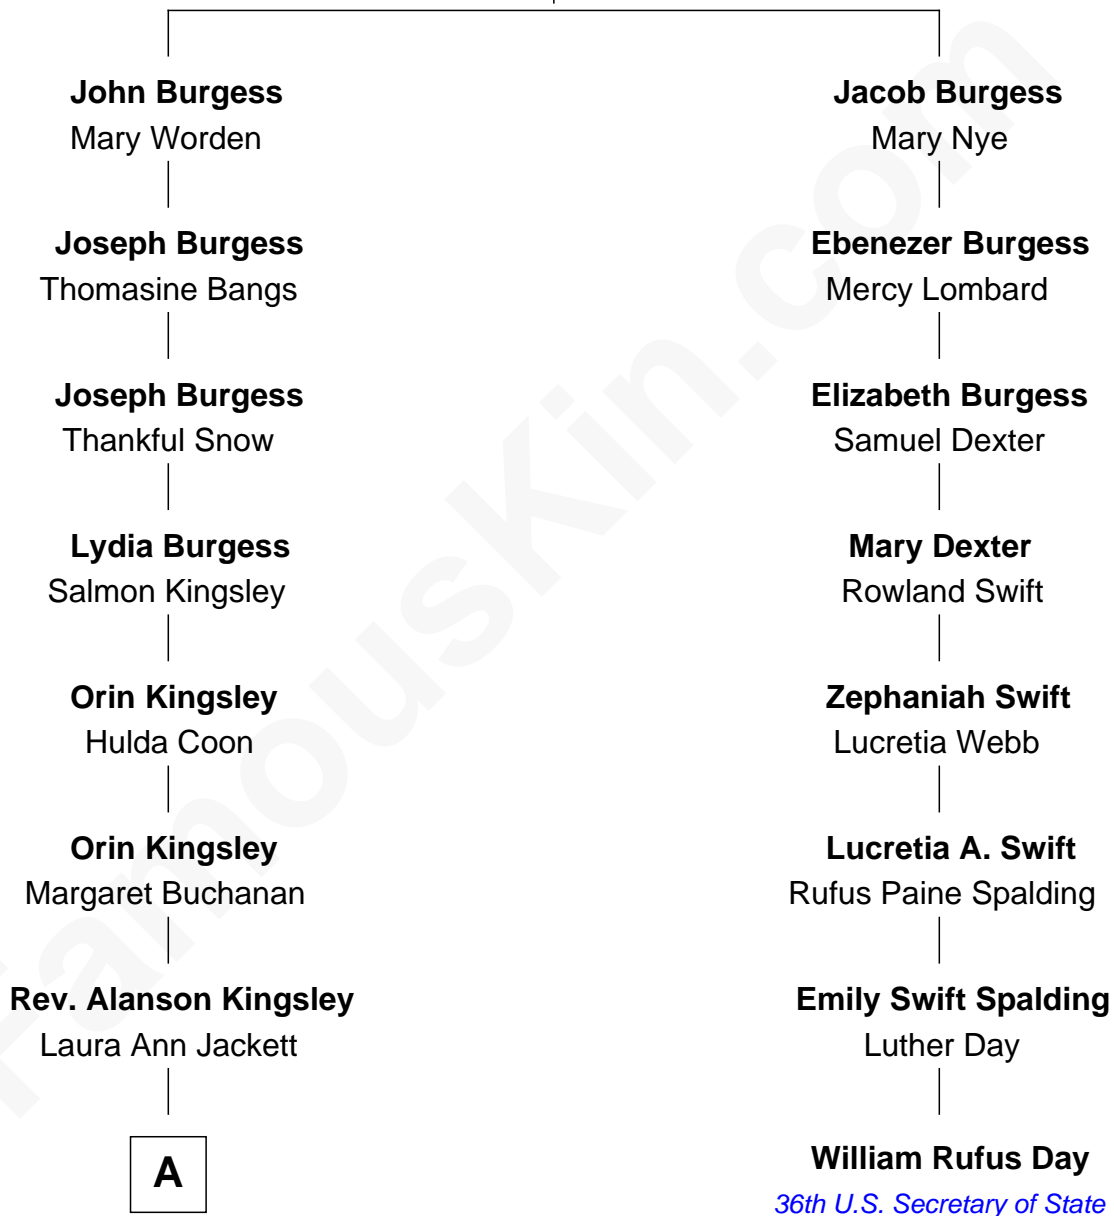

## Relationship Chart of Taylor Swift

Singer and Songwriter

7th cousin 4 times removed of

**William Rufus Day**

36th U.S. Secretary of State

**Thomas Burgess**

Dorothy - - - - -

**A**

Barbara Maria Jane Kingsley

Willis Wilbur Thompson

Bernice Maude Thompson

Archie Dean Swift

Archie Dean Swift

Rose Baldi Douglas

Scott Kingsley Swift

Andrea G. Finlay

**Taylor Swift**

*Singer and Songwriter*