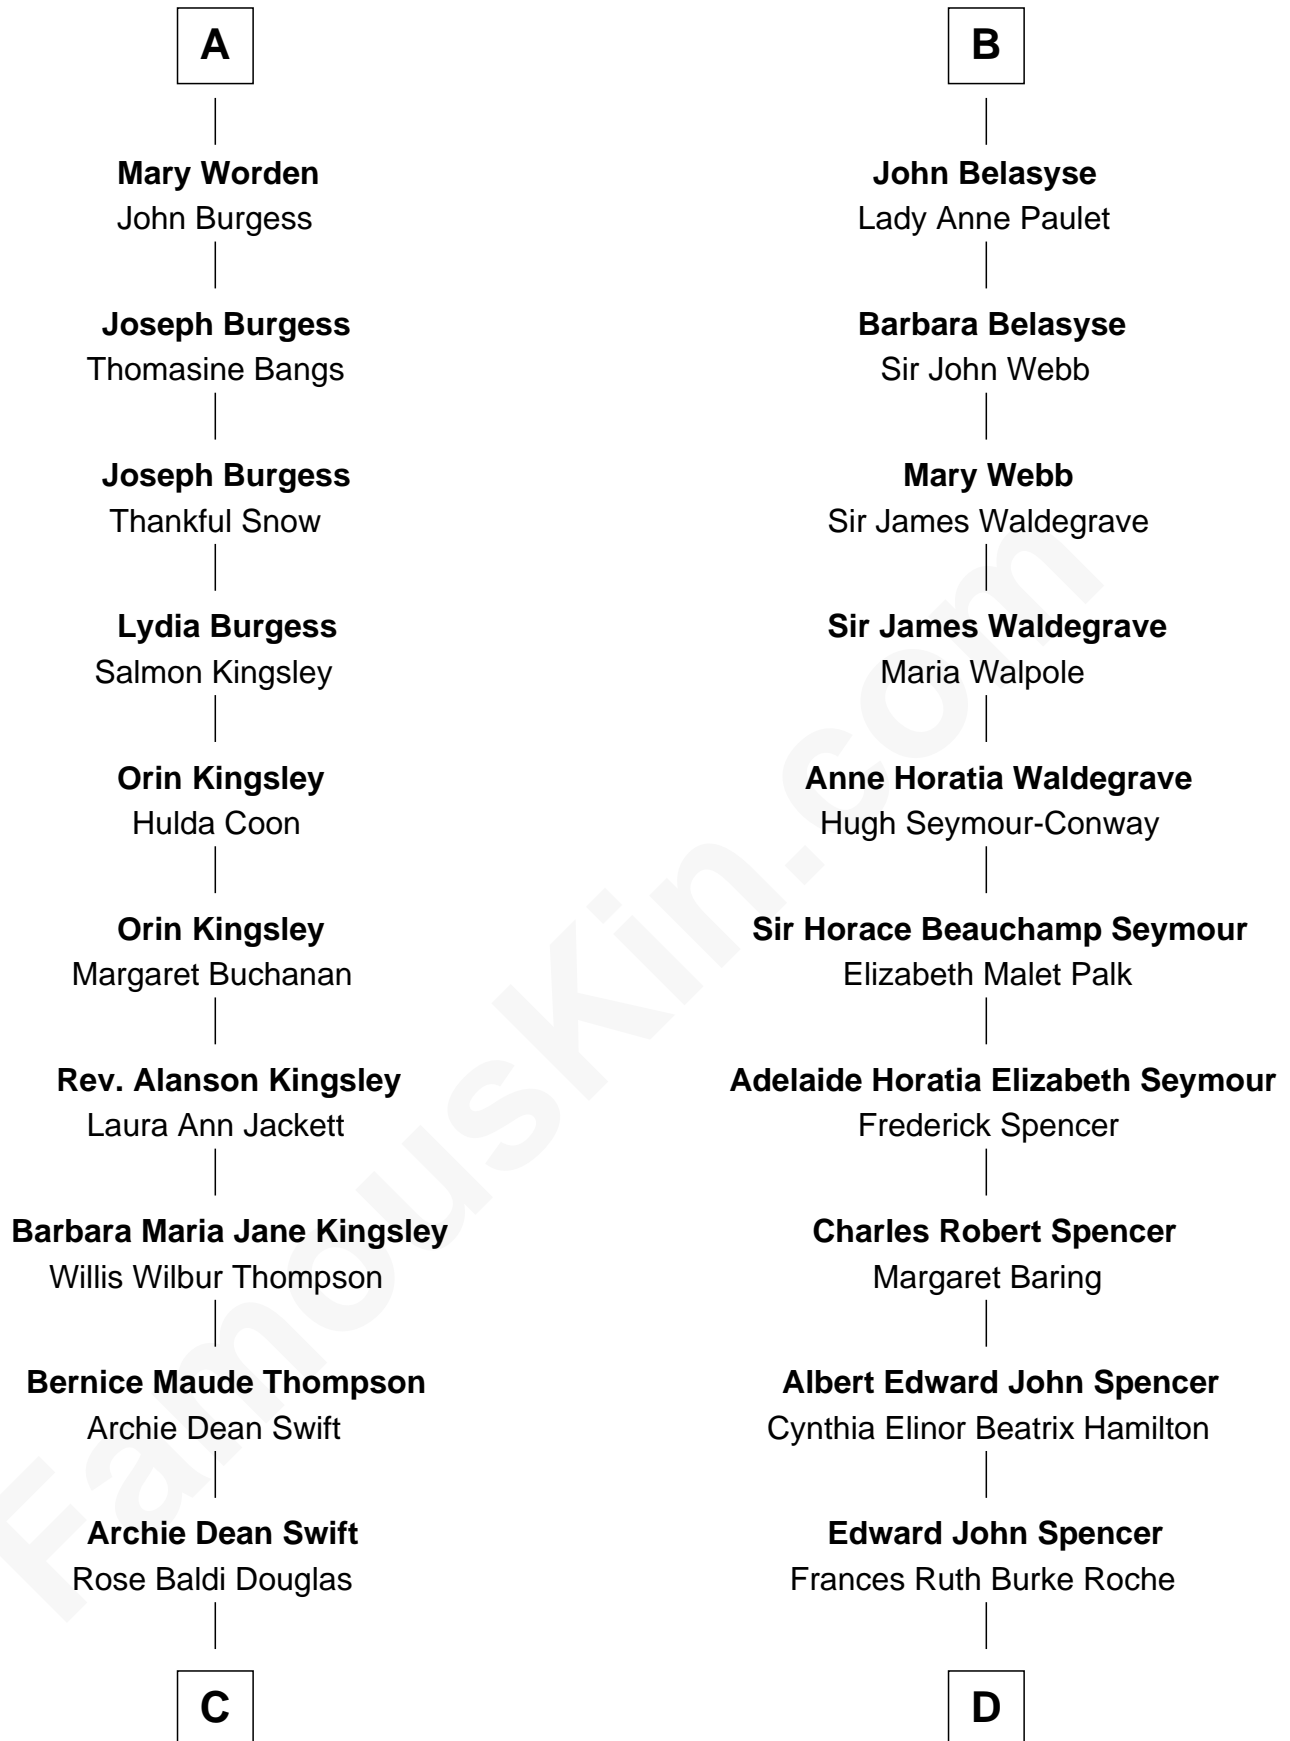

FamousKin.com Relationship Chart of

Taylor Swift

Singer and Songwriter

18th cousin of

Prince Harry

Duke of Sussex

Richard Sherburne

Alice Hamerton

C

Scott Kingsley Swift

Andrea G. Finlay

Taylor Swift

Singer and Songwriter

D

Princess Diana Frances Spencer
Charles III, King of the United Kingdom

Prince Harry