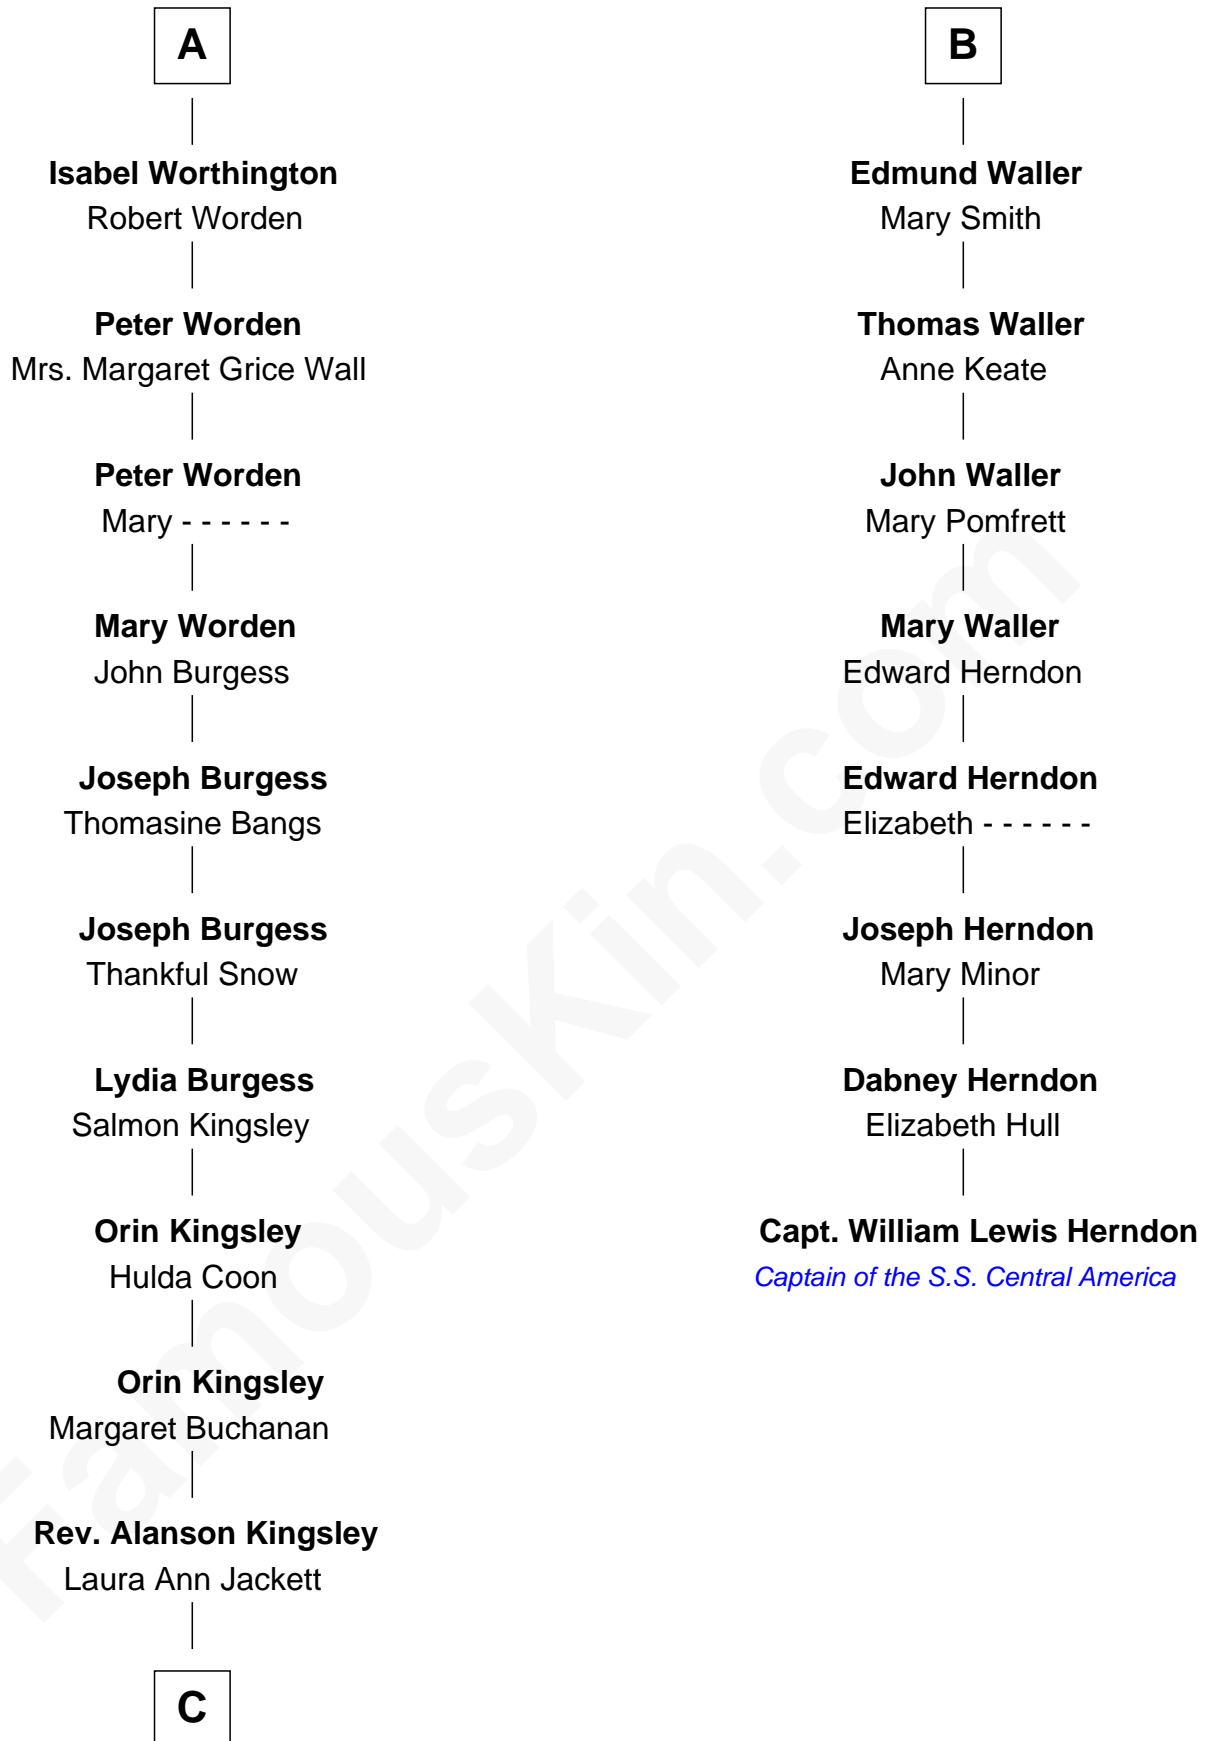

FamousKin.com

Relationship Chart of

Taylor Swift

Singer and Songwriter

14th cousin 7 times removed of

Capt. William Lewis Herndon

Captain of the ill fated S.S. Central America

C

Barbara Maria Jane Kingsley

Willis Wilbur Thompson

Bernice Maude Thompson

Archie Dean Swift

Archie Dean Swift

Rose Baldi Douglas

Scott Kingsley Swift

Andrea G. Finlay