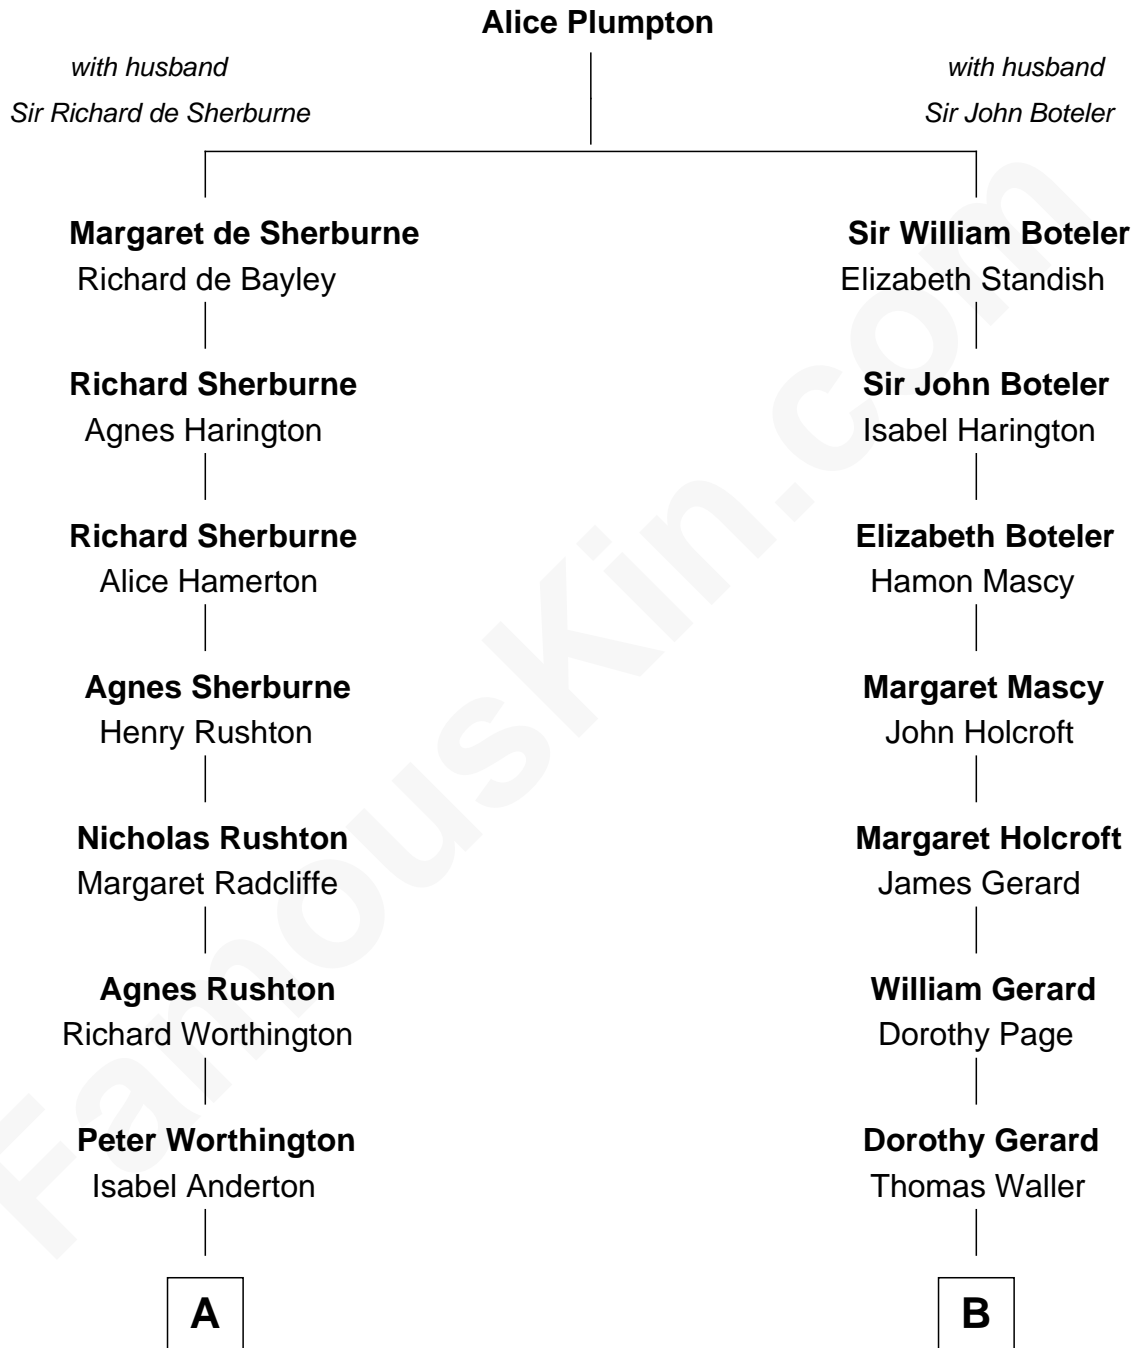

FamousKin.com

Relationship Chart of

Taylor Swift

Singer and Songwriter

14th cousin 7 times removed of

Capt. William Lewis Herndon

Captain of the ill fated S.S. Central America

C

Barbara Maria Jane Kingsley

Willis Wilbur Thompson

Bernice Maude Thompson

Archie Dean Swift

Archie Dean Swift

Rose Baldi Douglas

Scott Kingsley Swift

Andrea G. Finlay