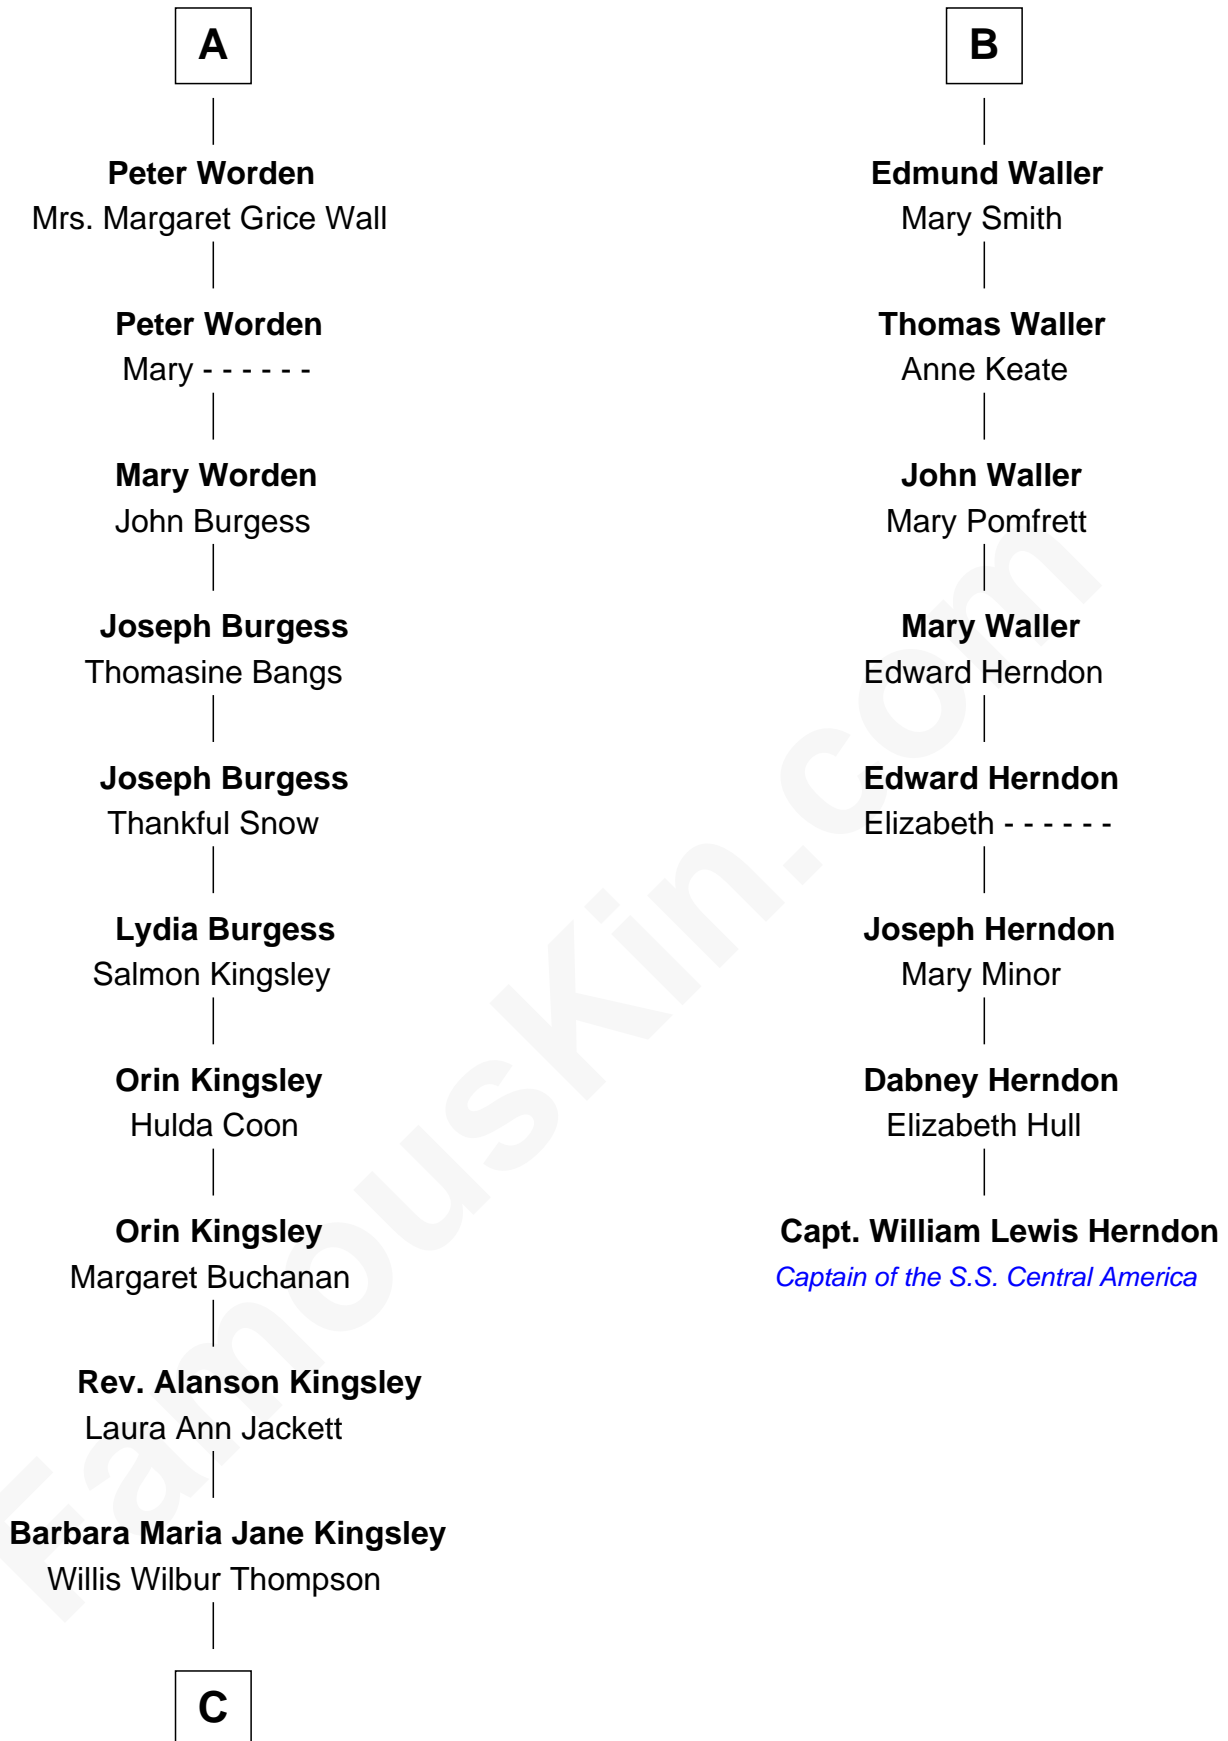

FamousKin.com

Relationship Chart of

Taylor Swift

Singer and Songwriter

14th cousin 6 times removed of

Capt. William Lewis Herndon

Captain of the ill fated S.S. Central America

Sir Nicholas Harington

Isabel English

Agnes Harington

Richard Sherburne

Richard Sherburne

Alice Hamerton

Agnes Sherburne

Henry Rushton

Nicholas Rushton

Sir William Harington

Margaret de Neville

Isabel Harington

Sir John Boteler

Elizabeth Boteler

Hamon Mascy

Margaret Mascy

John Holcroft

Margaret Holcroft

James Gerard

William Gerard

Dorothy Page

Dorothy Gerard

Thomas Waller

B

C