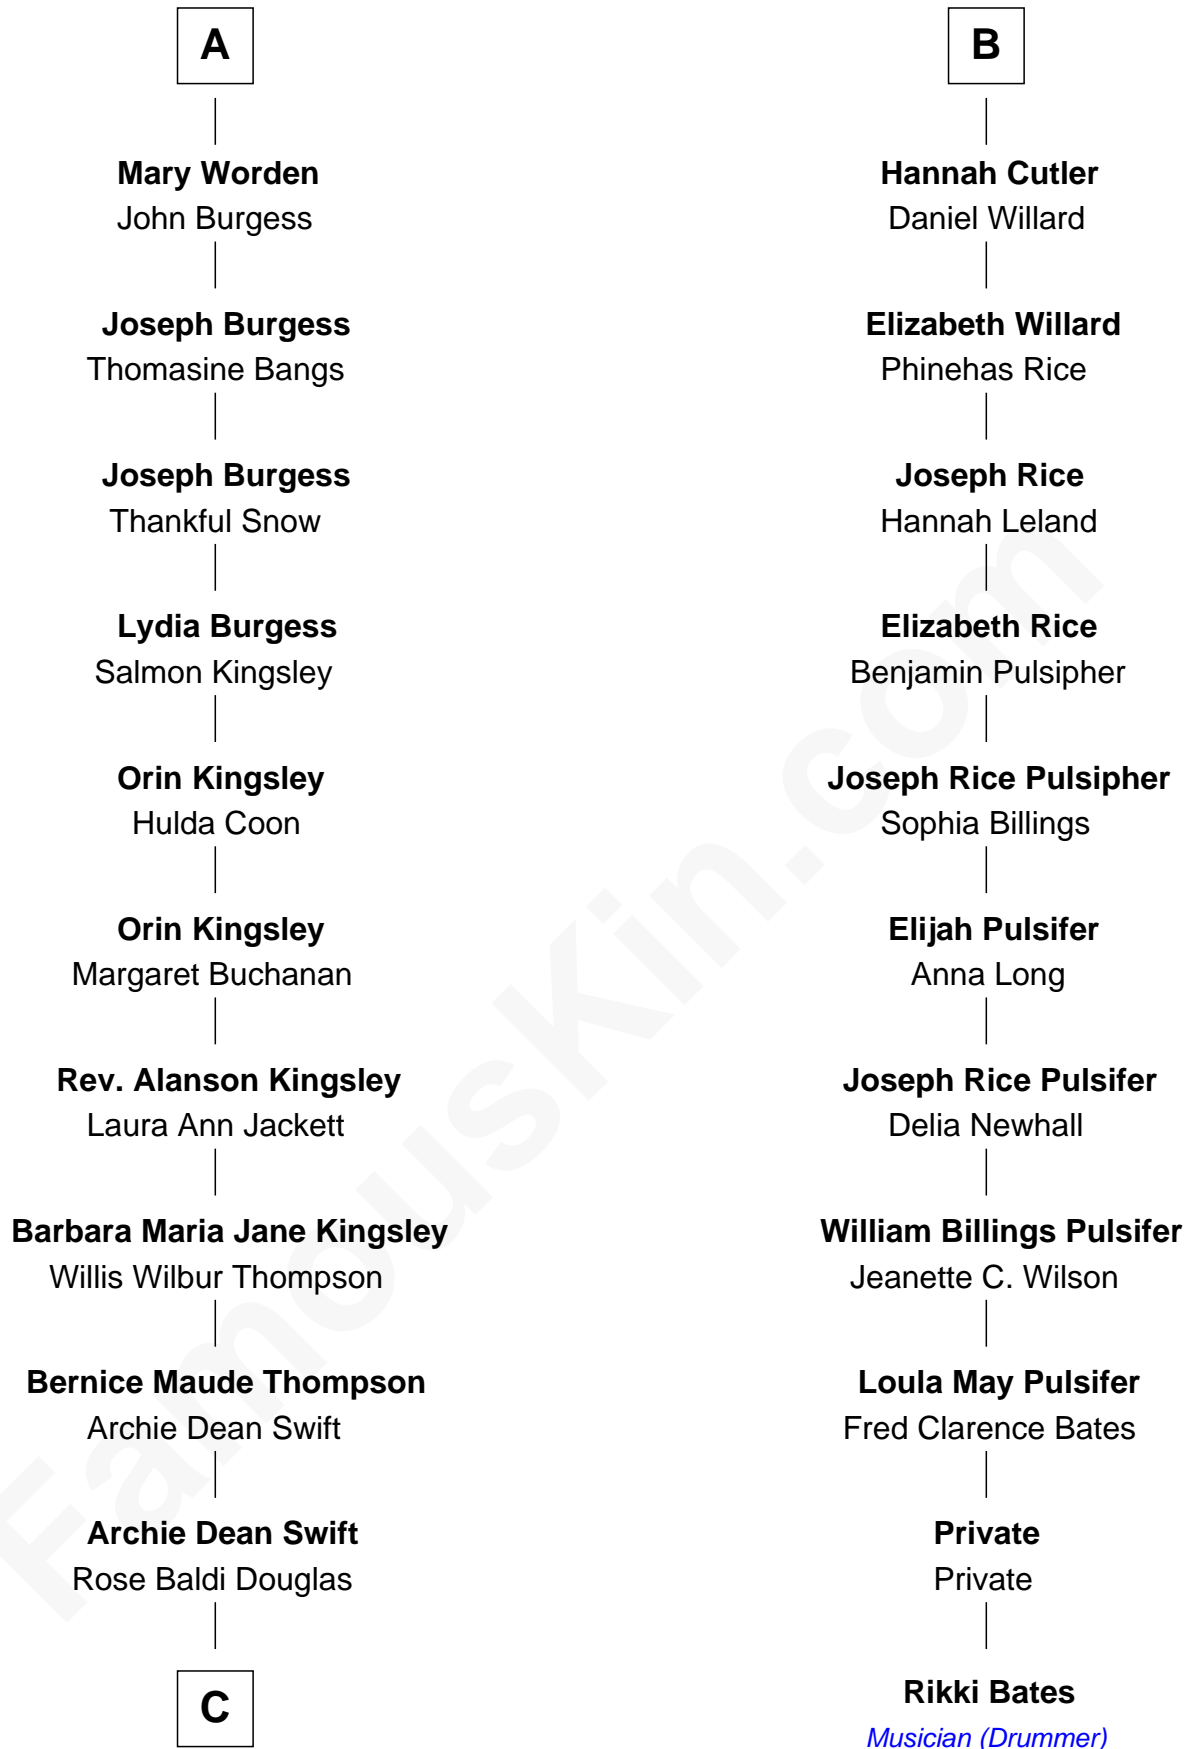

FamousKin.com Relationship Chart of

Taylor Swift

Singer and Songwriter

17th cousin 1 time removed of

Rikki Bates

Musician (Member of The Incredible Casuals)

Richard Sherburne

Alice Hamerton

C

—
Scott Kingsley Swift

Andrea G. Finlay

—
Taylor Swift

Singer and Songwriter

FamousKin.com