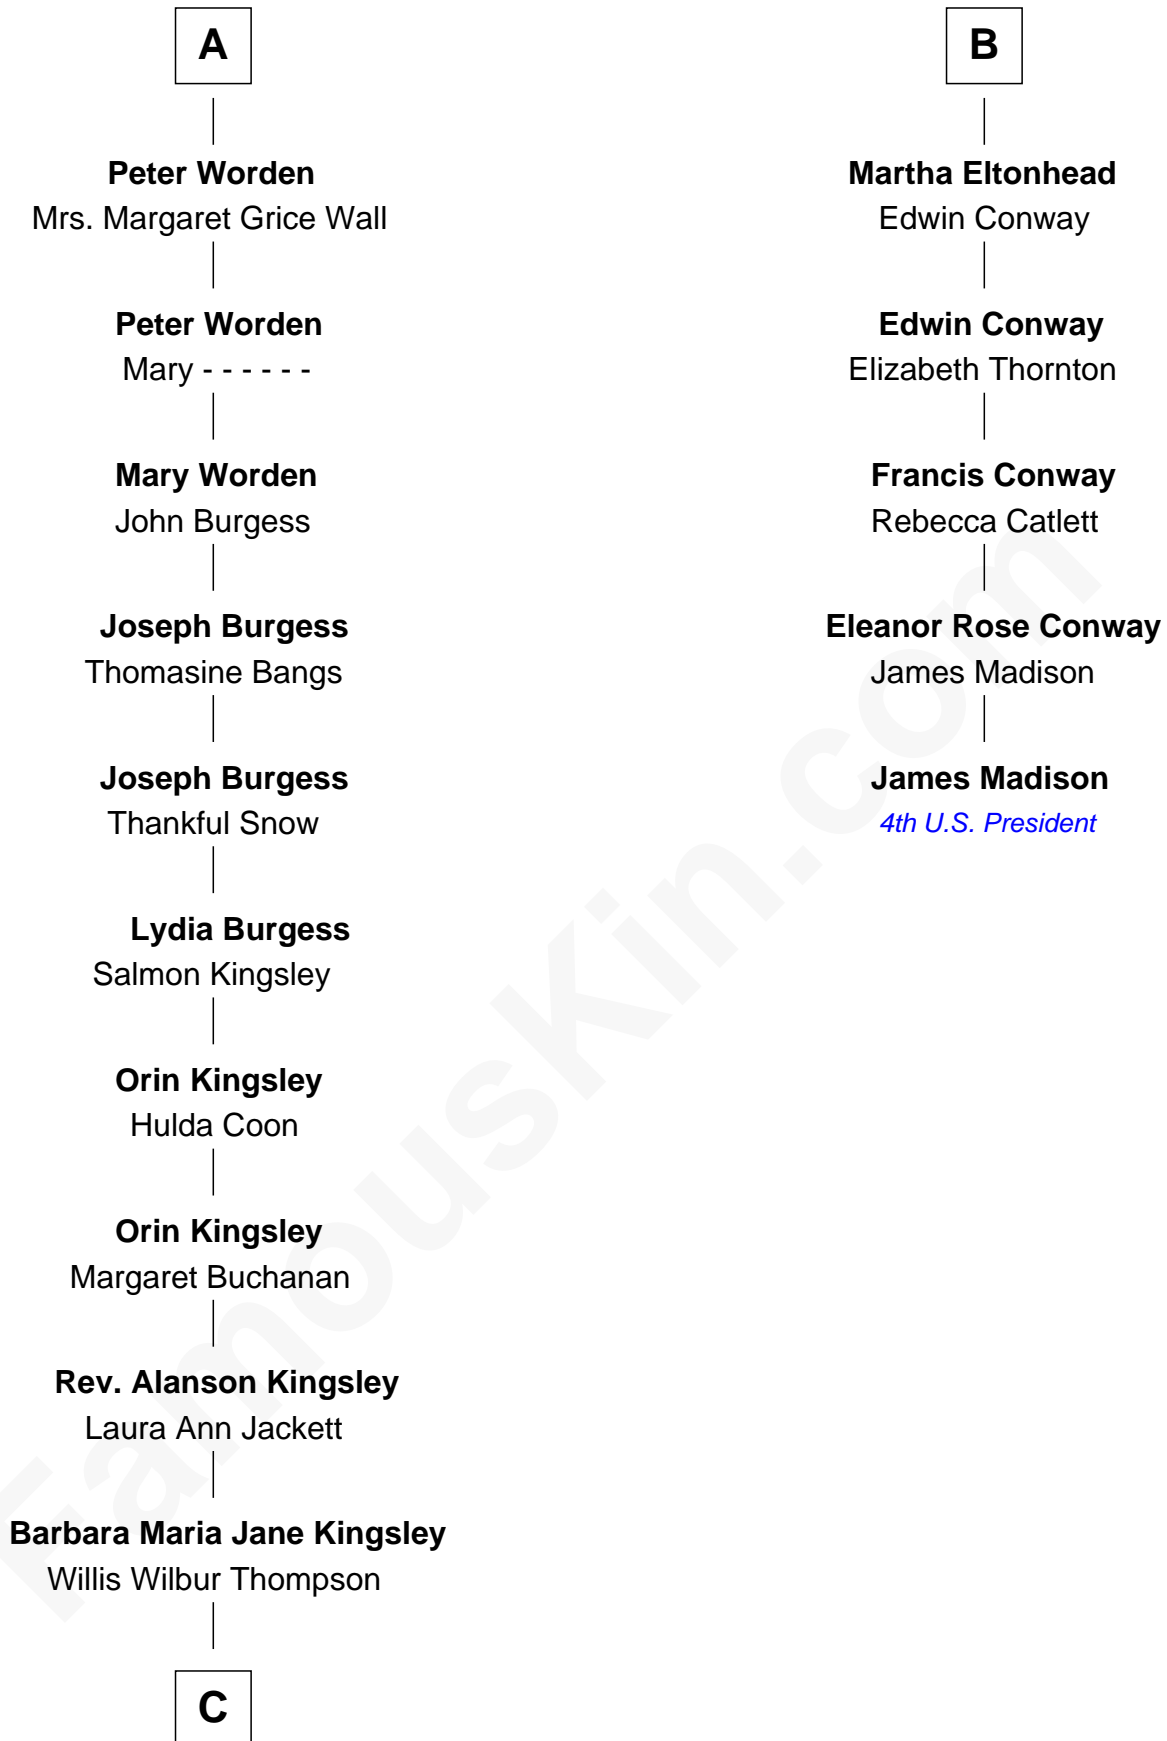

FamousKin.com

Relationship Chart of

Taylor Swift

Singer and Songwriter

11th cousin 9 times removed of

James Madison

4th U.S. President

Sir Nicholas Harington

Isabel English

Agnes Harington

Richard Sherburne

Richard Sherburne

Alice Hamerton

Agnes Sherburne

Henry Rushton

Nicholas Rushton

Sir William Harington

Margaret de Neville

Agnes Harington

Sir Alexander Radcliffe

Isabel Radcliffe

Sir James Harington

Anne Harington

Sir William Stanley

Peter Stanley

Cecily Tarleton

Anne Stanley

Edward Sutton

Anne Sutton

Richard Eltonhead

B

C