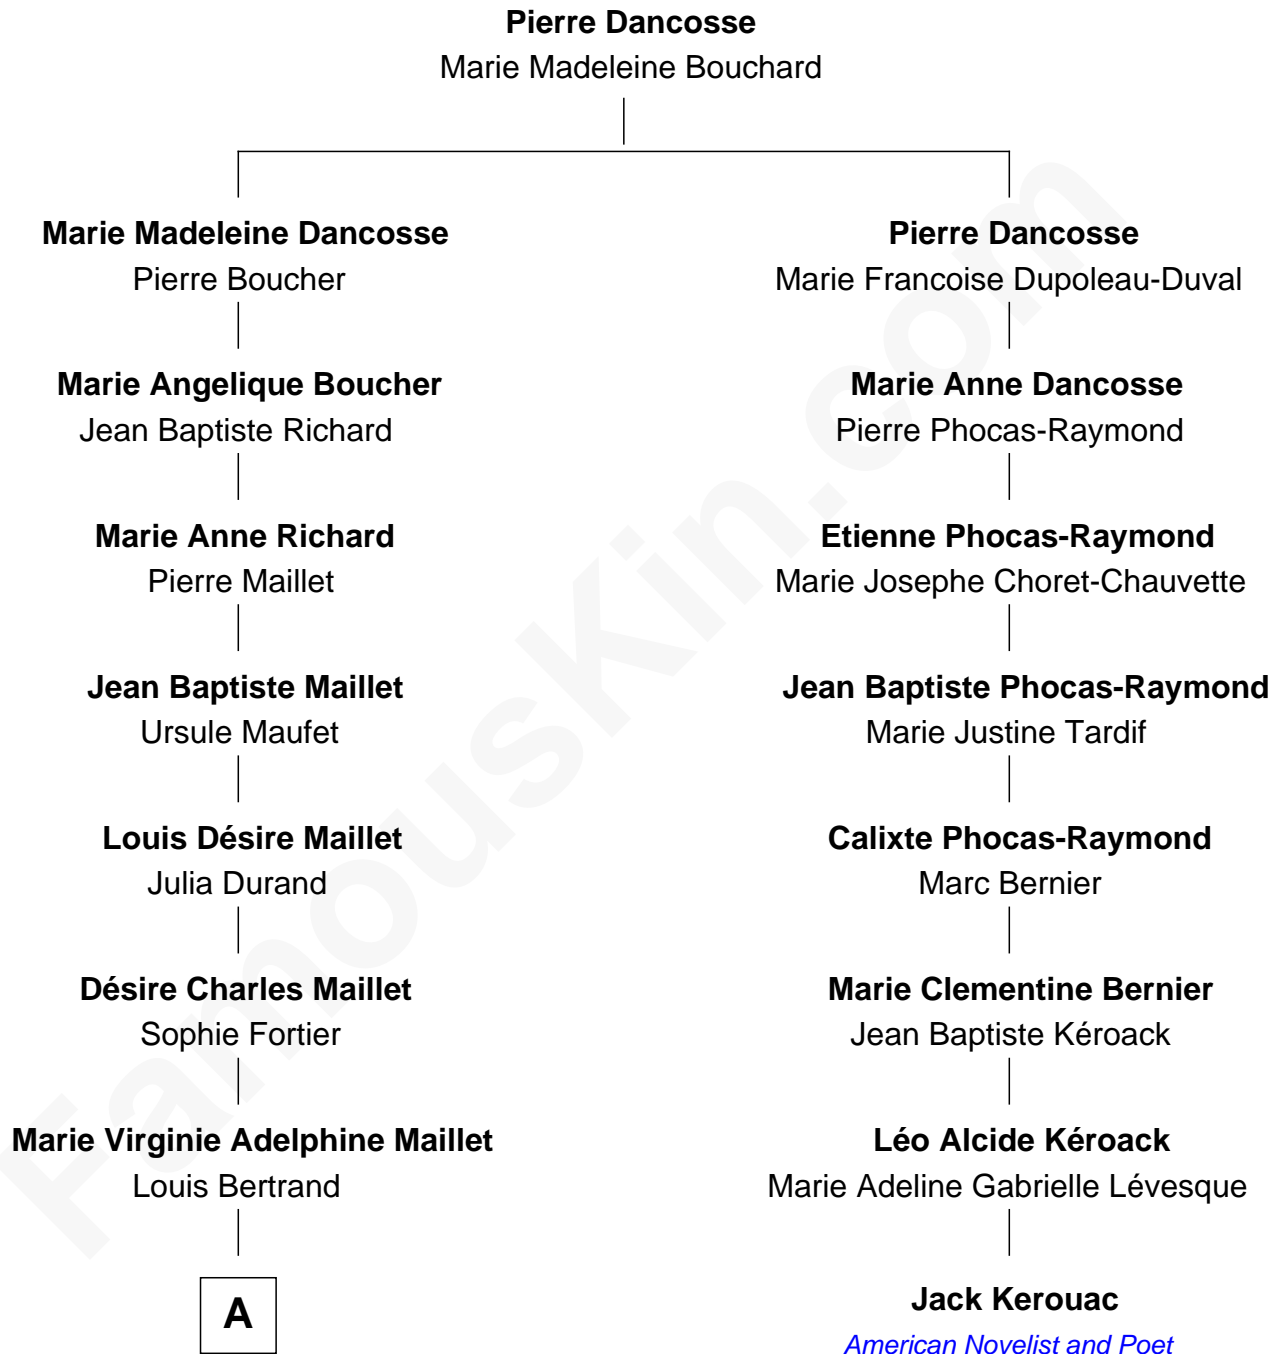

FamousKin.com Relationship Chart of

Angelina Jolie

Movie Actress

7th cousin 3 times removed of

Jack Kerouac

American Novelist and Poet

A

George Bertrand
Marie Louise Angelina Leduc

Rolland Francis Bertrand
Lois June Gouwens

Marcheline Bertrand
Jonathan Vincent Voight

Angelina Jolie
Movie Actress

FamousKin.com