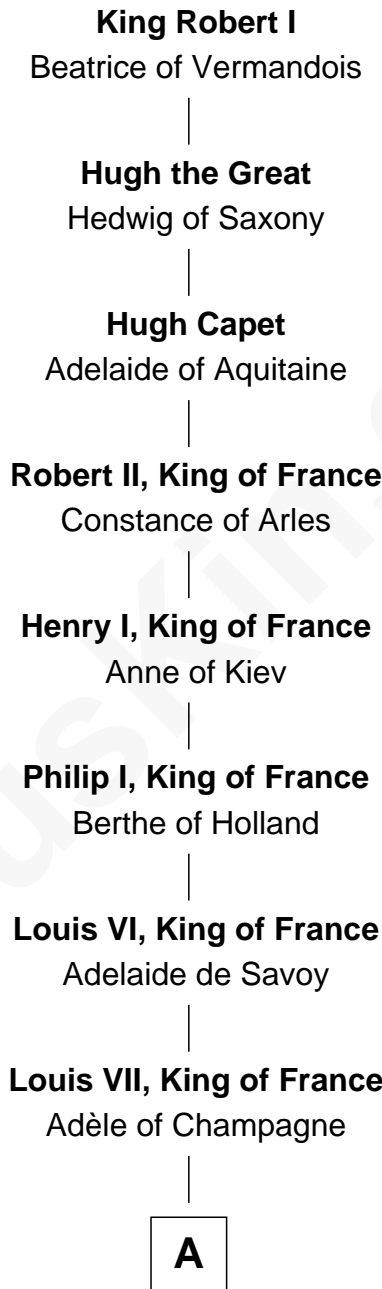

# FamousKin.com Relationship Chart of

**Angelina Jolie**

*Movie Actress*

33rd Great-granddaughter of

**King Robert I**

*King of France*

**A**

**Philip II Auguste, King of France**

Guy I LeBouteiller

**Guy II LeBouteiller**

Isabeau Morhier

**B**

**B**

**Jean LeBouteiller**

Marie de Venois

**Bénigne LeBouteiller**