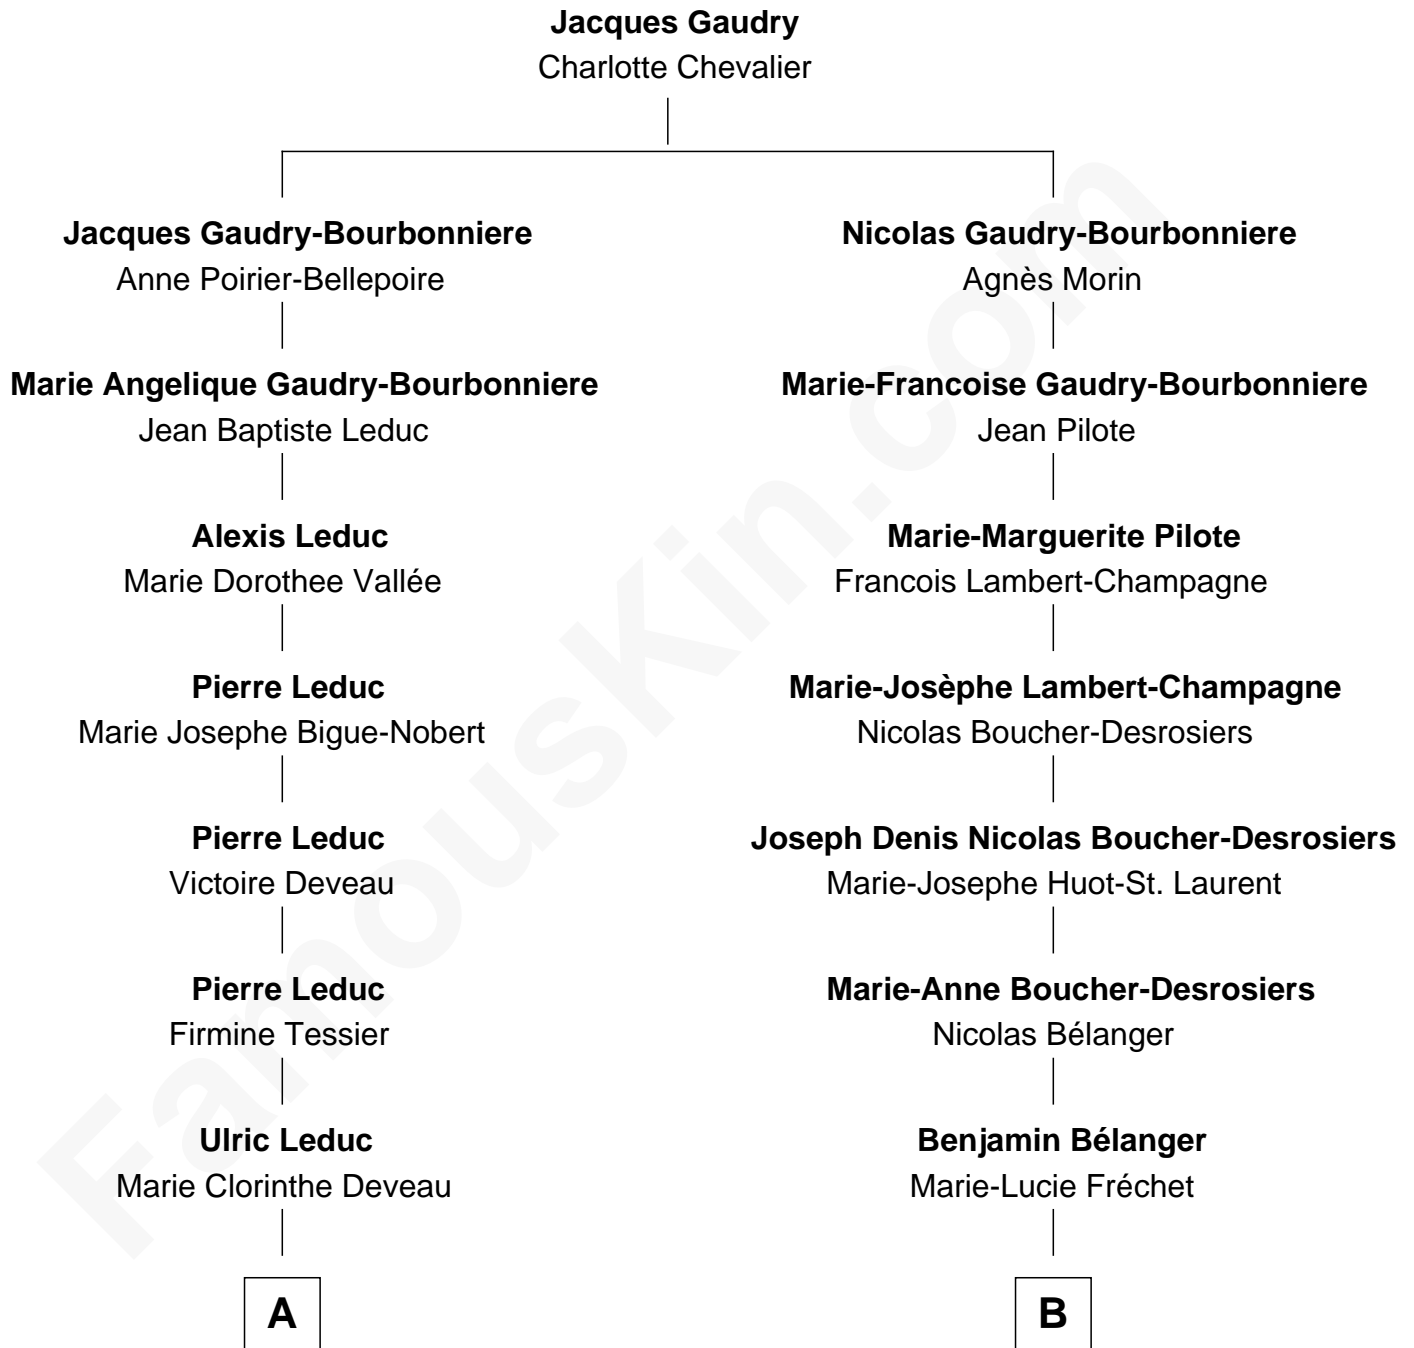

FamousKin.com Relationship Chart of

Angelina Jolie

Movie Actress

10th cousin 2 times removed of

Julianne Hough

Singer, Dancer and Actress - "DWTS" Pro

A

Marie Louise Angelina Leduc

George Bertrand

Rolland Francis Bertrand

Lois June Gouwens

Marcheline Bertrand

Jonathan Vincent Voight

Angelina Jolie

Movie Actress

B

Anathalie Bélanger

Flavien Dubois-Lafrance

Joseph D. Wood

Marie Alzire Plante

Alexander August Wood

W. B. Tena Vredevelt

Colleen P. H. Wood

Robert Virgil Hough