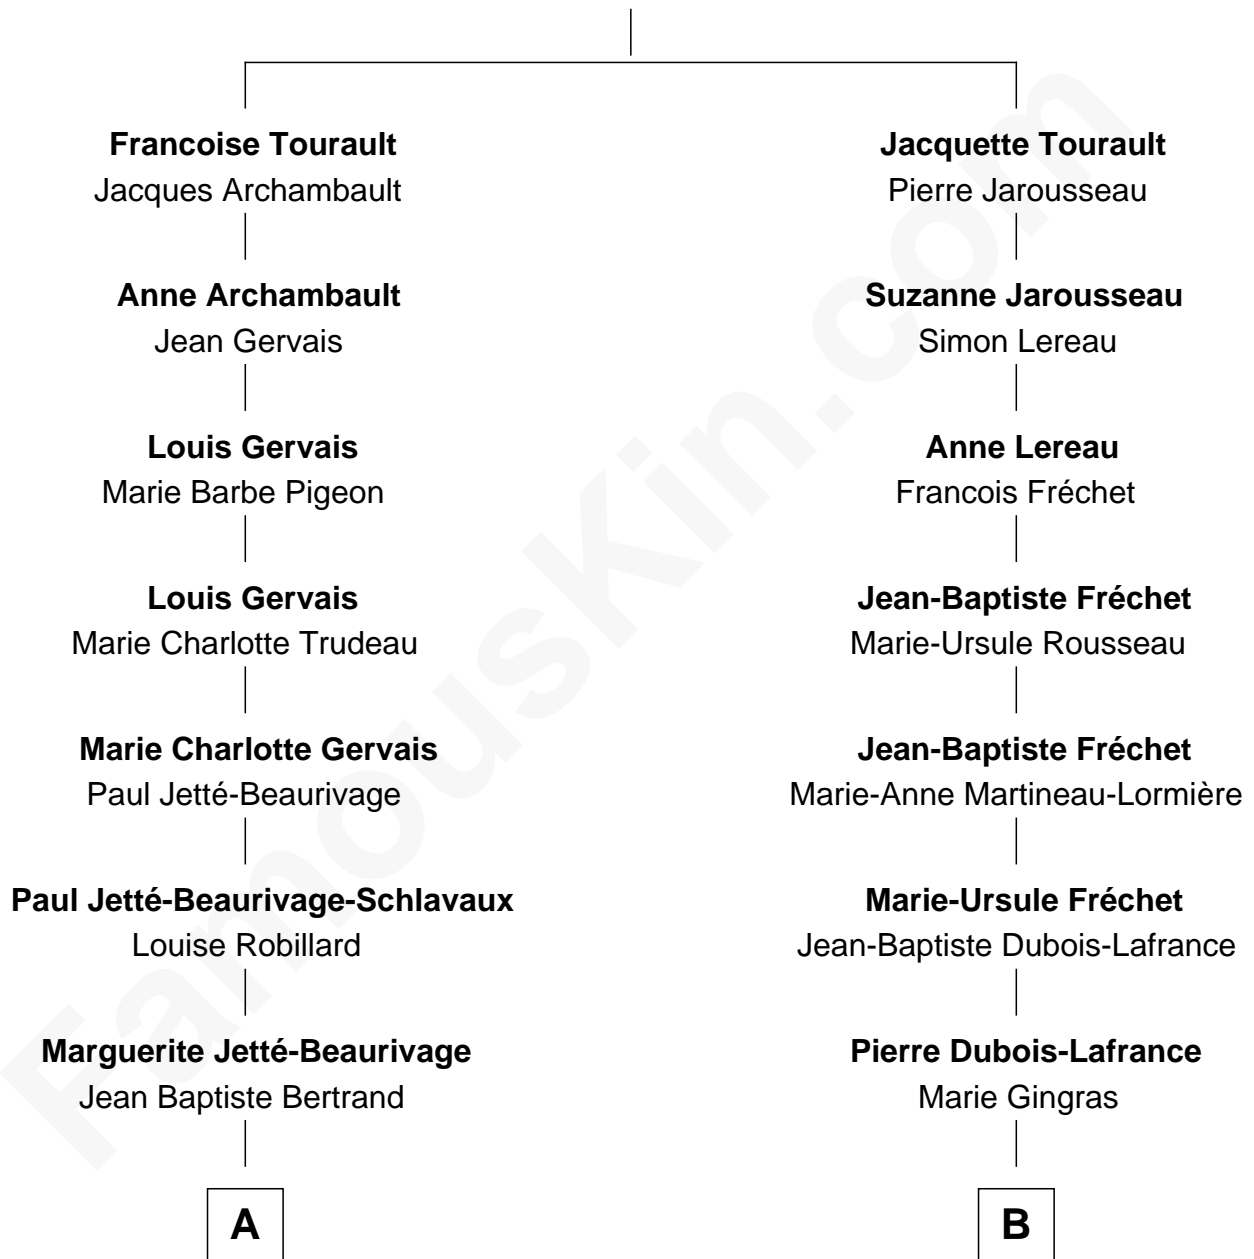

# FamousKin.com Relationship Chart of

**Angelina Jolie**

*Movie Actress*

12th cousin of

**Julianne Hough**

*Singer, Dancer and Actress - "DWTS" Pro*

**Francois Toureau**

Marthe Noire

**A**

**Léon Bertrand**  
Marie Aglaé Perrault

**Louis Bertrand**  
Marie Virginie Adeline Maillot

**George Bertrand**  
Marie Louise Angelina Leduc

**Rolland Francis Bertrand**  
Lois June Gouwens

**Marcheline Bertrand**  
Jonathan Vincent Voight

**Angelina Jolie**  
*Movie Actress*

**B**

**Flavien Dubois-Lafrance**  
Anathalie Bélanger

**Joseph D. Wood**  
Marie Alzire Plante

**Alexander August Wood**  
W. B. Tena Vredevelt

**Colleen P. H. Wood**  
Robert Virgil Hough