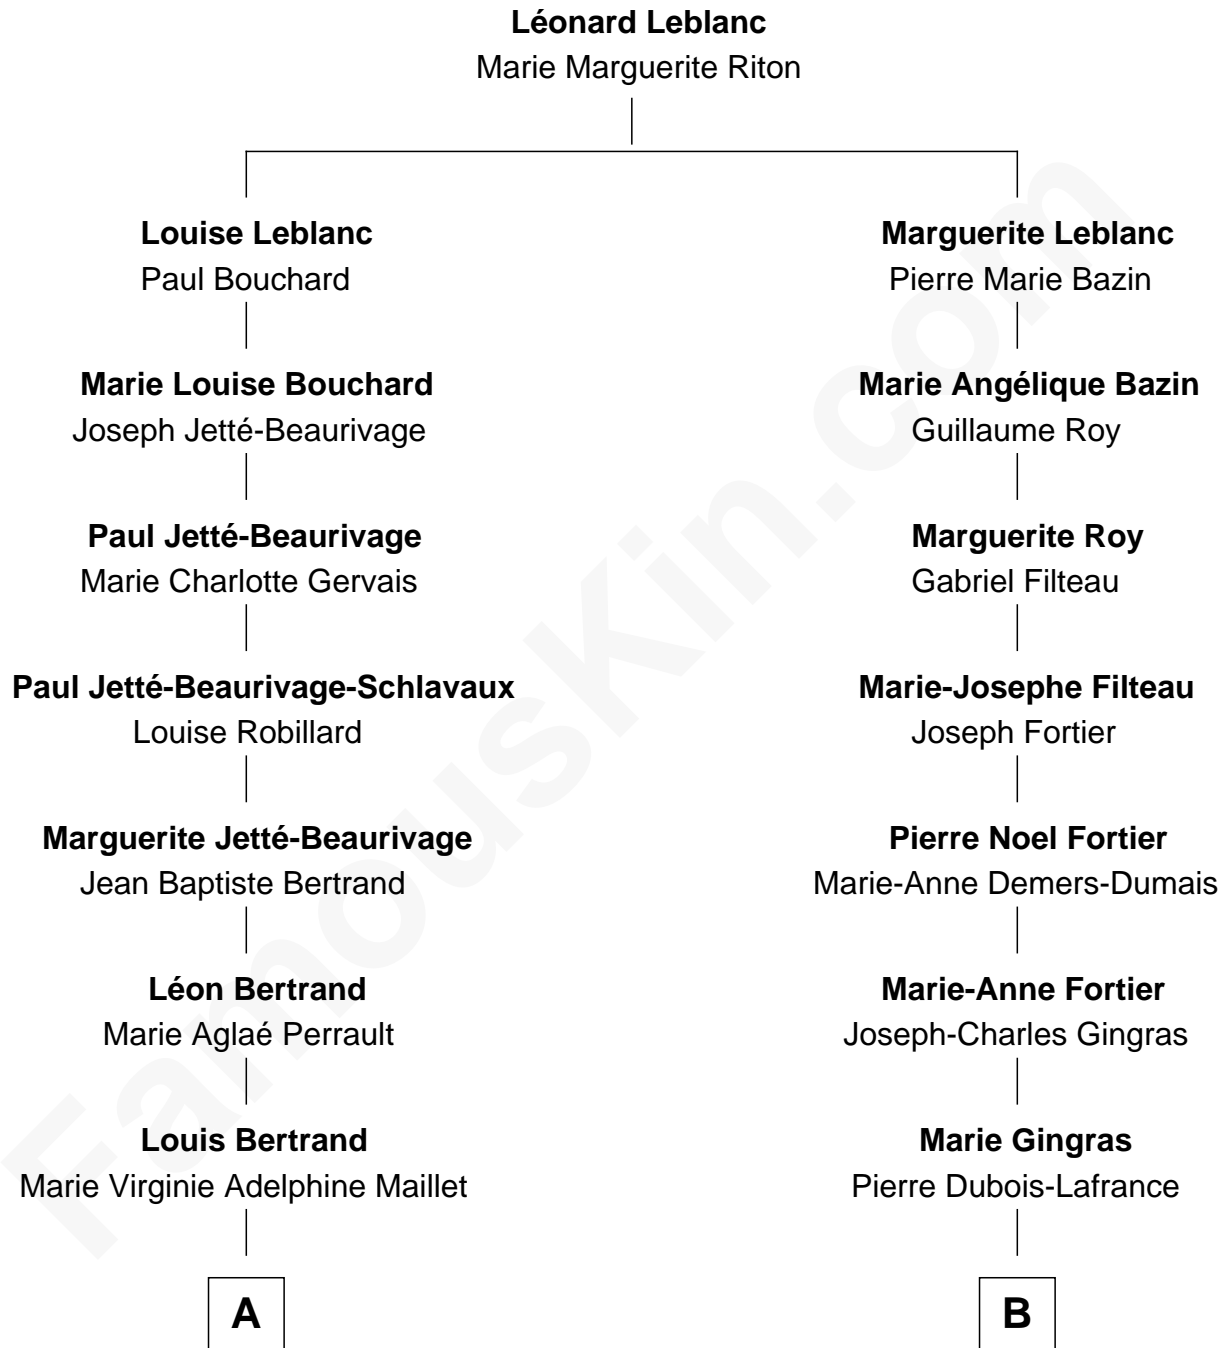

FamousKin.com Relationship Chart of

Angelina Jolie

Movie Actress

10th cousin 2 times removed of

Julianne Hough

Singer, Dancer and Actress - "DWTS" Pro

A

George Bertrand
Marie Louise Angelina Leduc

Rolland Francis Bertrand
Lois June Gouwens

Marcheline Bertrand
Jonathan Vincent Voight

Angelina Jolie
Movie Actress

B

Flavien Dubois-Lafrance
Anathalie Bélanger

Joseph D. Wood
Marie Alzire Plante

Alexander August Wood
W. B. Tena Vredevelt