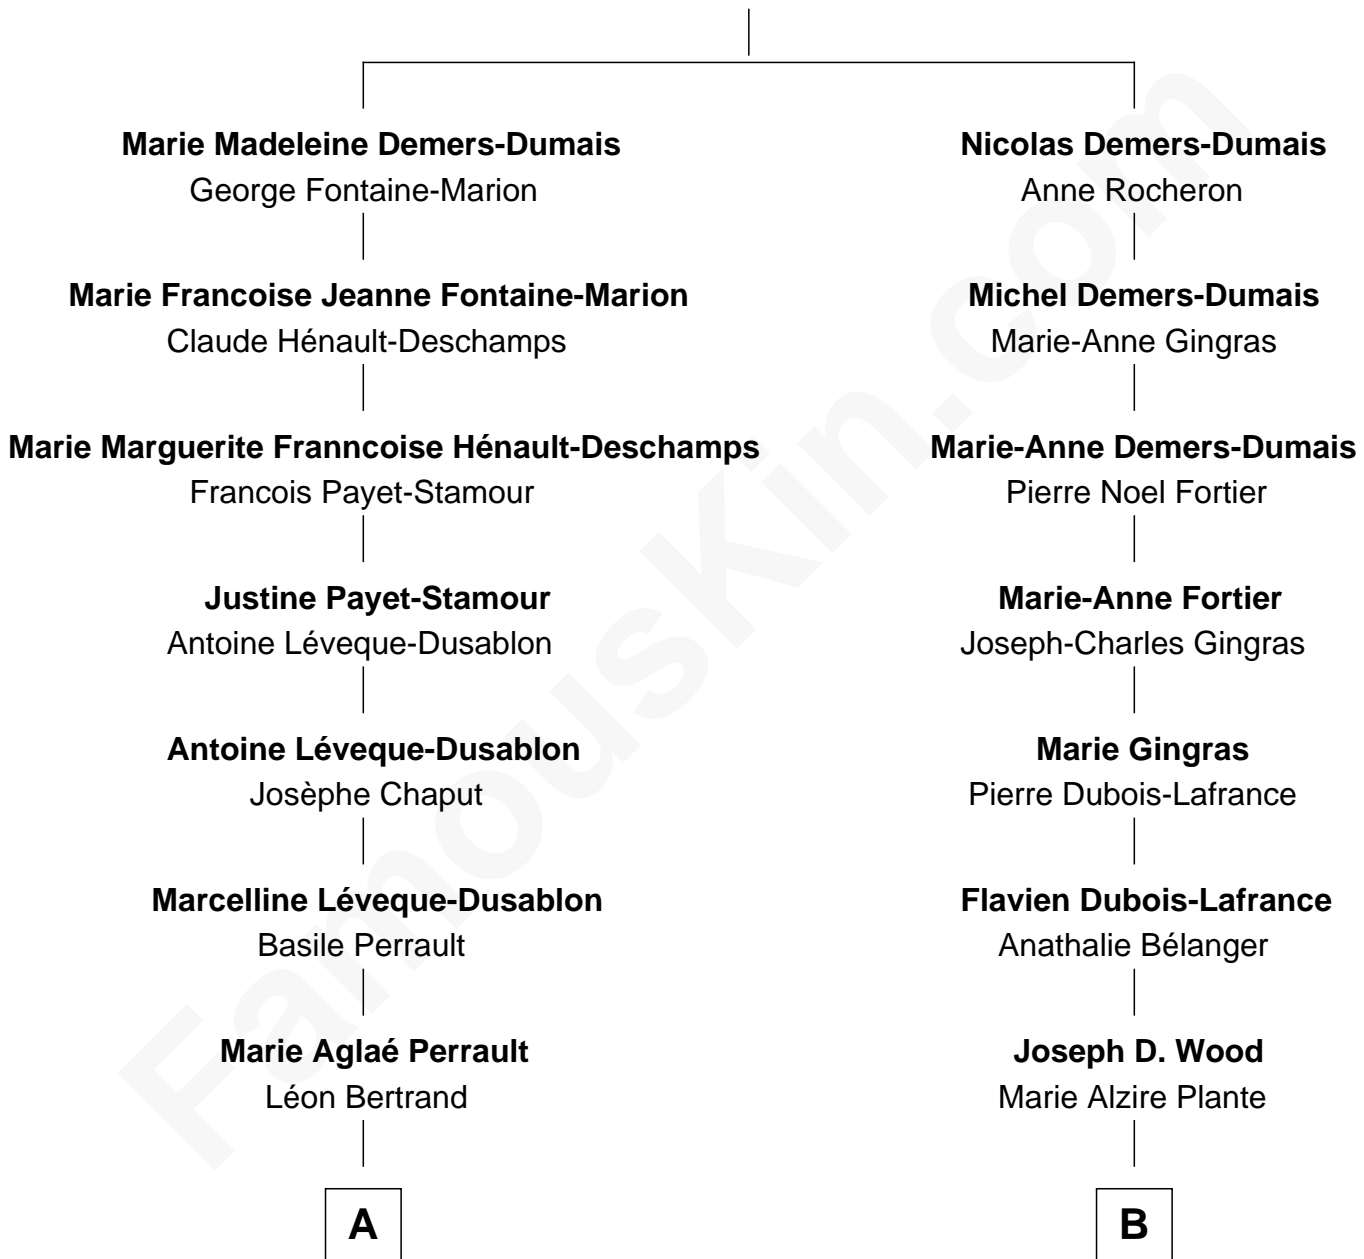

FamousKin.com Relationship Chart of

Angelina Jolie

Movie Actress

10th cousin 1 time removed of

Julianne Hough

Singer, Dancer and Actress - "DWTS" Pro

Jean Demers-Dumais

Jeanne Voidy

A

Louis Bertrand
Marie Virginie Adelpine Maillet

George Bertrand
Marie Louise Angelina Leduc

Rolland Francis Bertrand
Lois June Gouwens

Marcheline Bertrand
Jonathan Vincent Voight

Angelina Jolie
Movie Actress