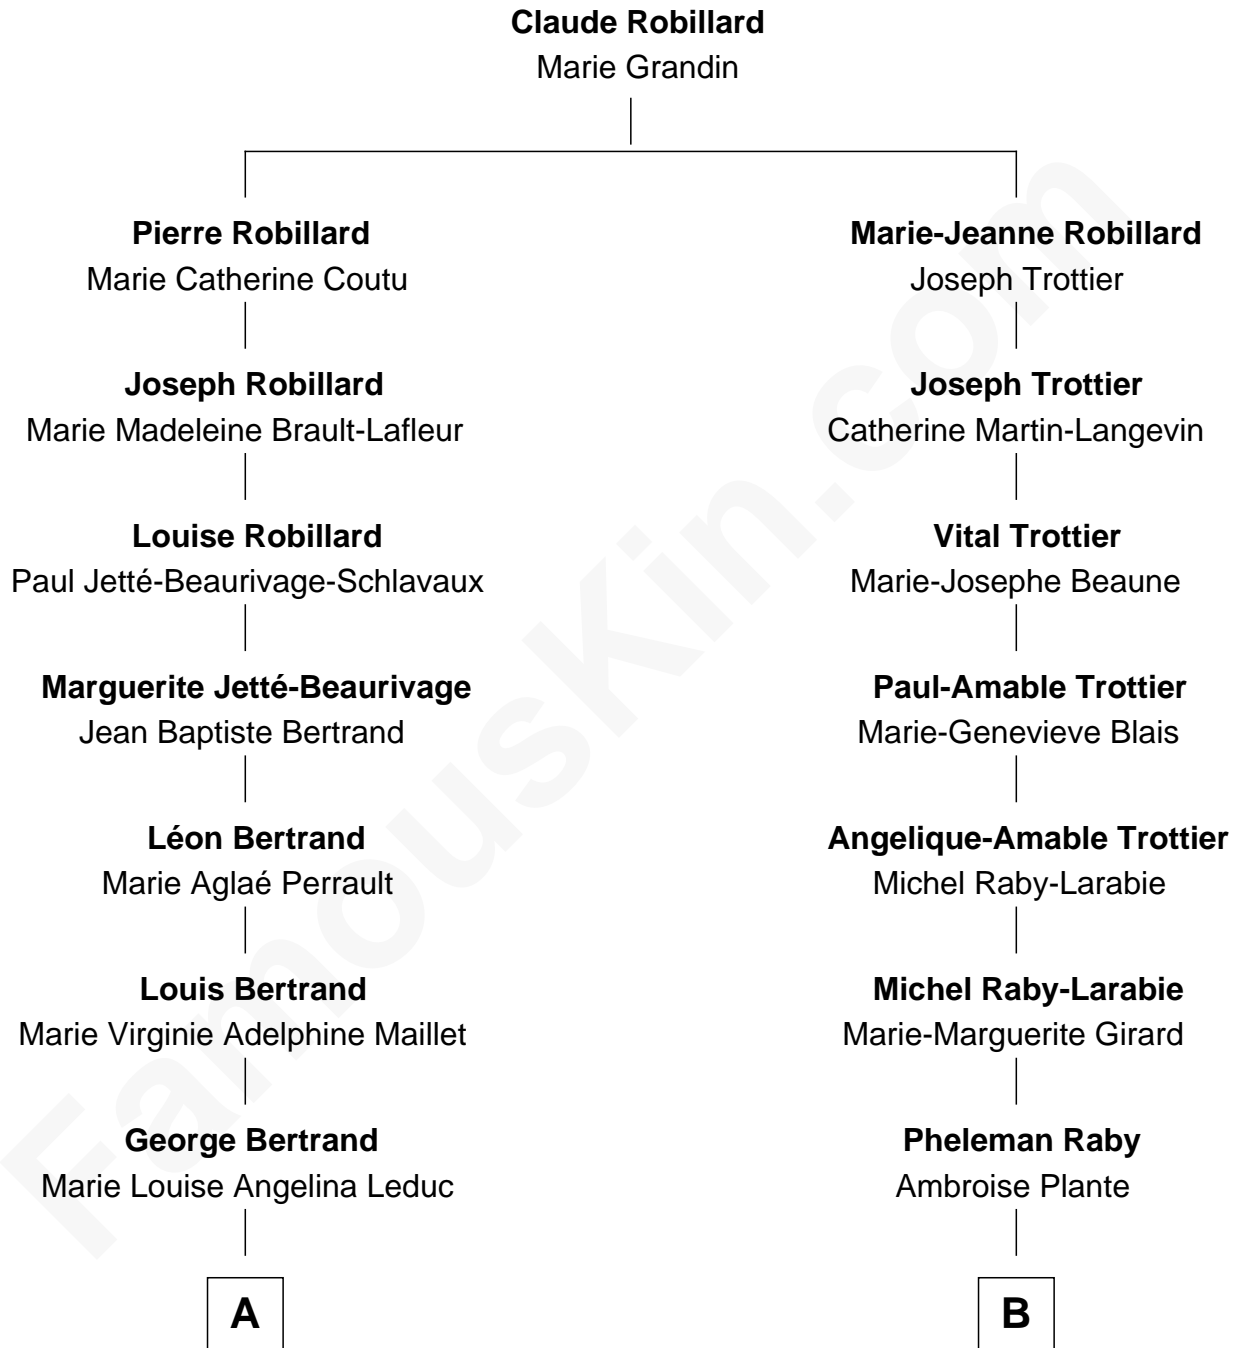

FamousKin.com Relationship Chart of

Angelina Jolie

Movie Actress

9th cousin 2 times removed of

Derek Hough

Dancer and Actor - "DWTS" Pro

A

Rolland Francis Bertrand

Lois June Gouwens

Marcheline Bertrand

Jonathan Vincent Voight

Angelina Jolie

Movie Actress

B

Marie Alzire Plante

Joseph D. Wood

Alexander August Wood

W. B. Tena Vredevelt

Colleen P. H. Wood

Robert Virgil Hough

Bruce Robert Hough

Marianne Heaton

Derek Hough

"Dancing with the Stars"