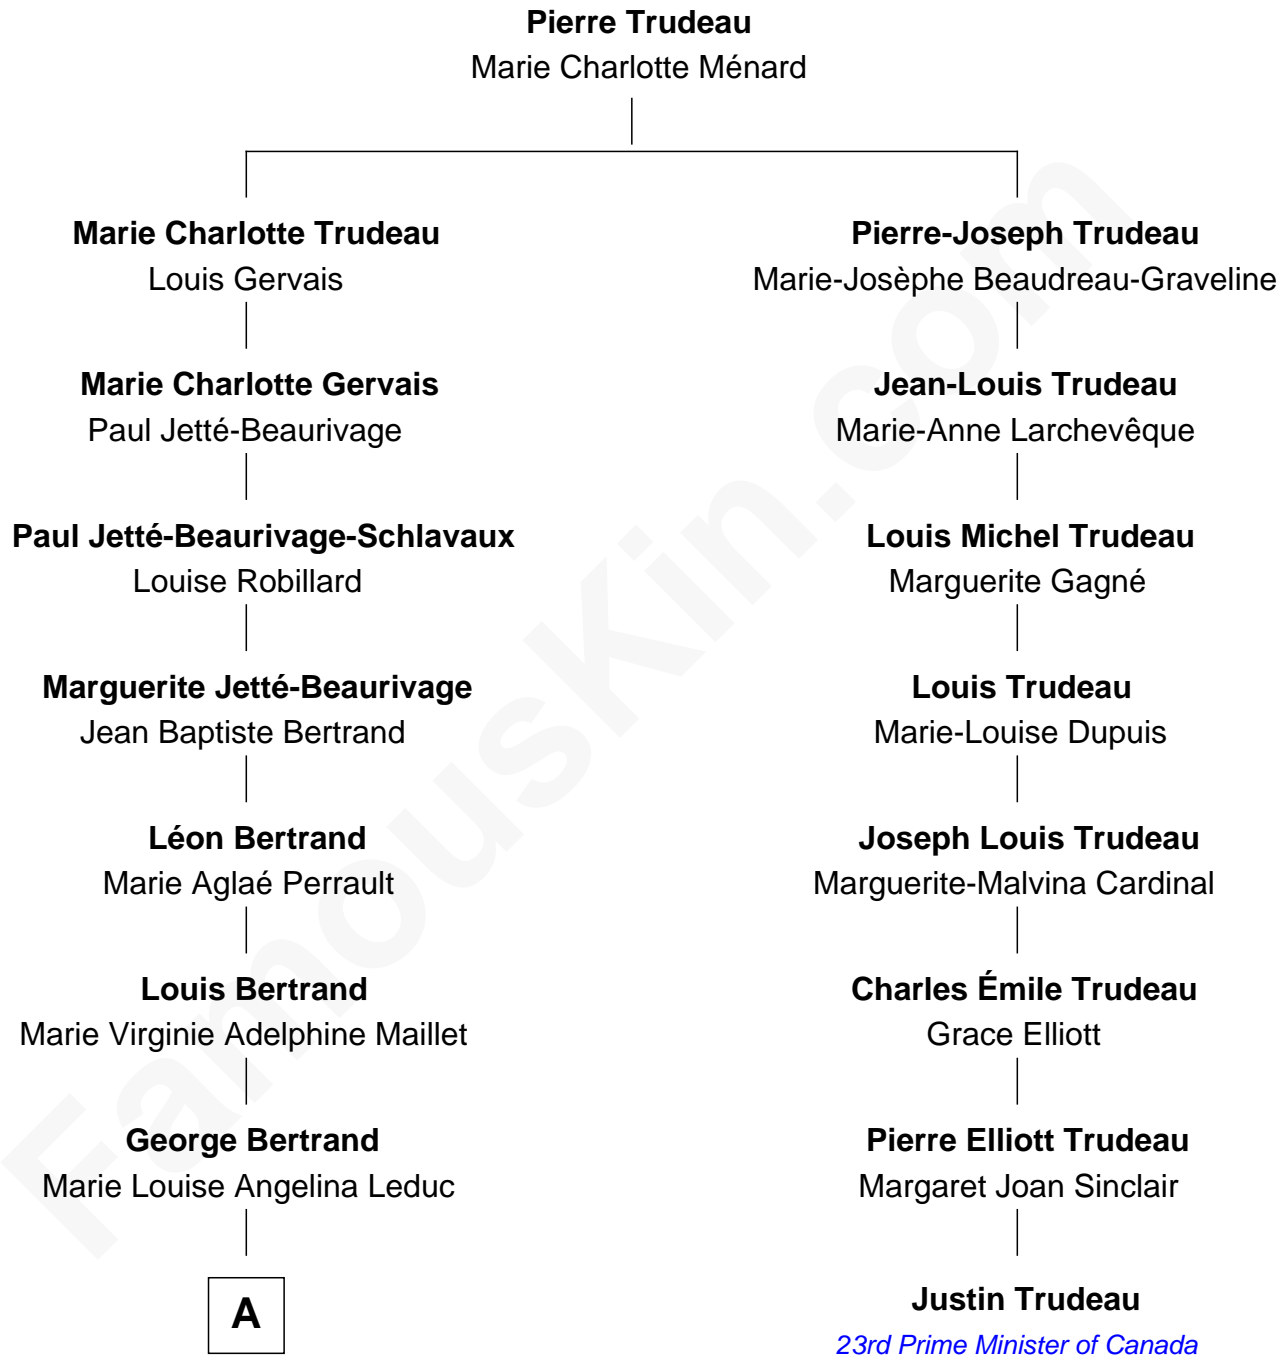

FamousKin.com Relationship Chart of

Angelina Jolie

Movie Actress

7th cousin 2 times removed of

Justin Trudeau

23rd Prime Minister of Canada

A

Rolland Francis Bertrand

Lois June Gouwens

Marcheline Bertrand

Jonathan Vincent Voight

Angelina Jolie

Movie Actress

FamousKin.com