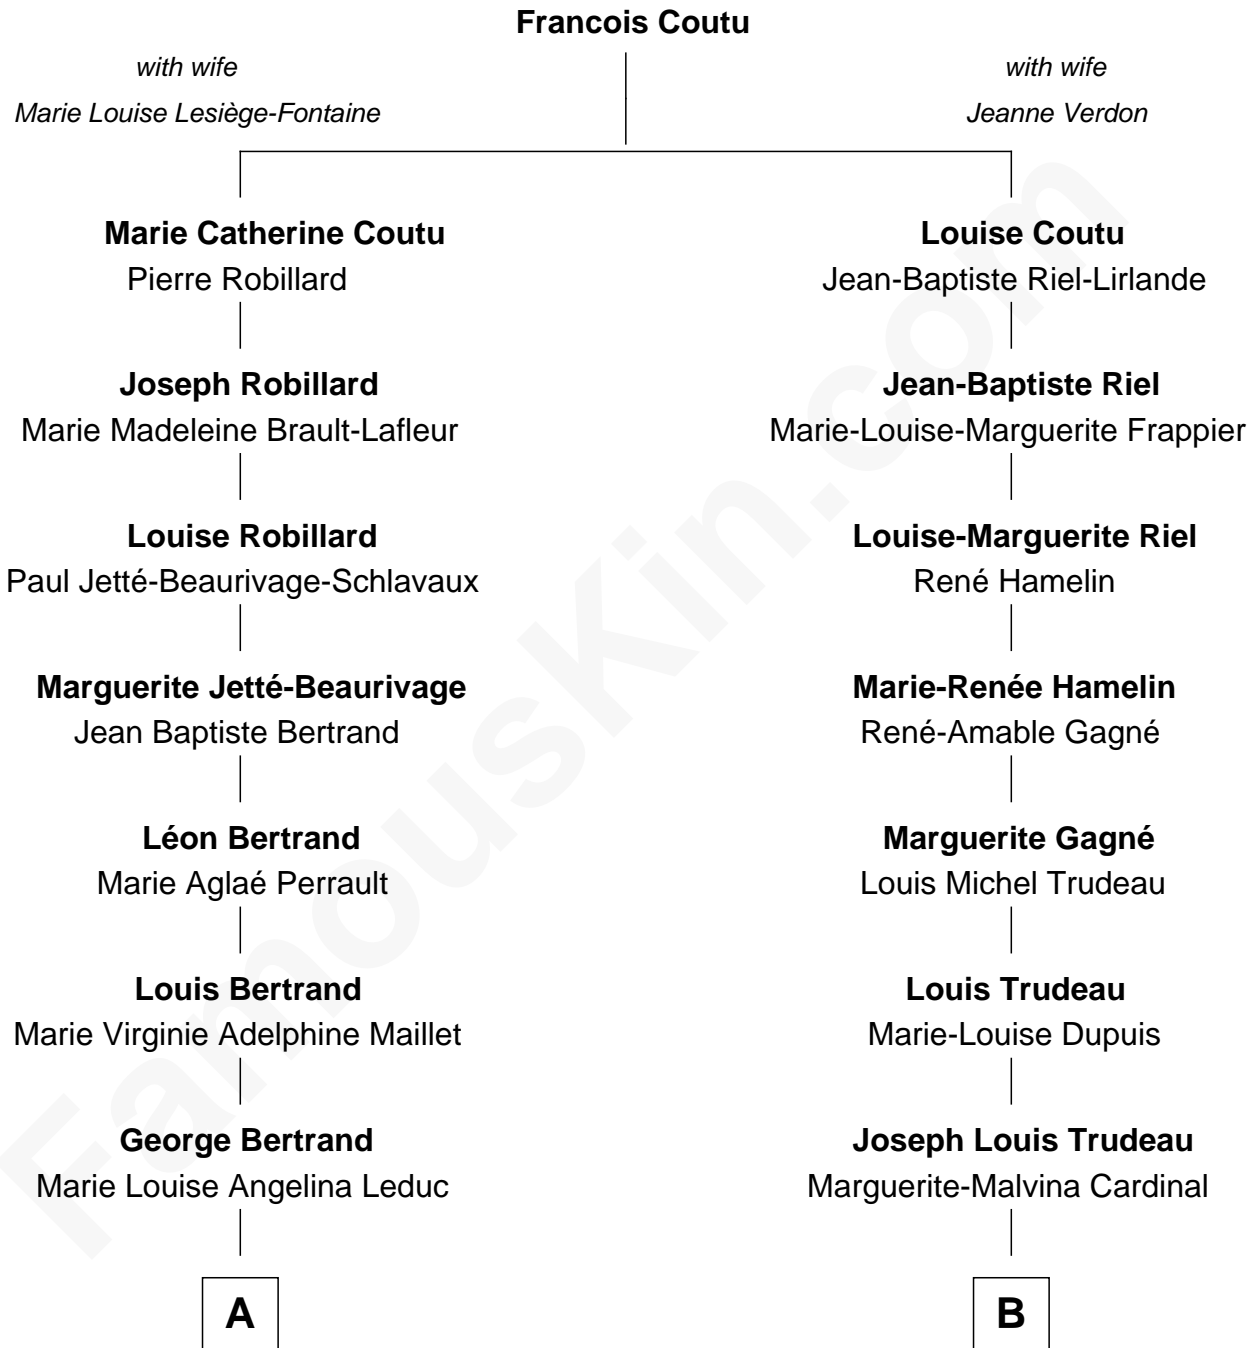

FamousKin.com Relationship Chart of

Angelina Jolie

Movie Actress

9th cousin of

Justin Trudeau

23rd Prime Minister of Canada

A

Rolland Francis Bertrand

Lois June Gouwens

Marcheline Bertrand

Jonathan Vincent Voight

Angelina Jolie

Movie Actress

B

Charles Émile Trudeau

Grace Elliott

Pierre Elliott Trudeau

Margaret Joan Sinclair

Justin Trudeau

23rd Prime Minister of Canada