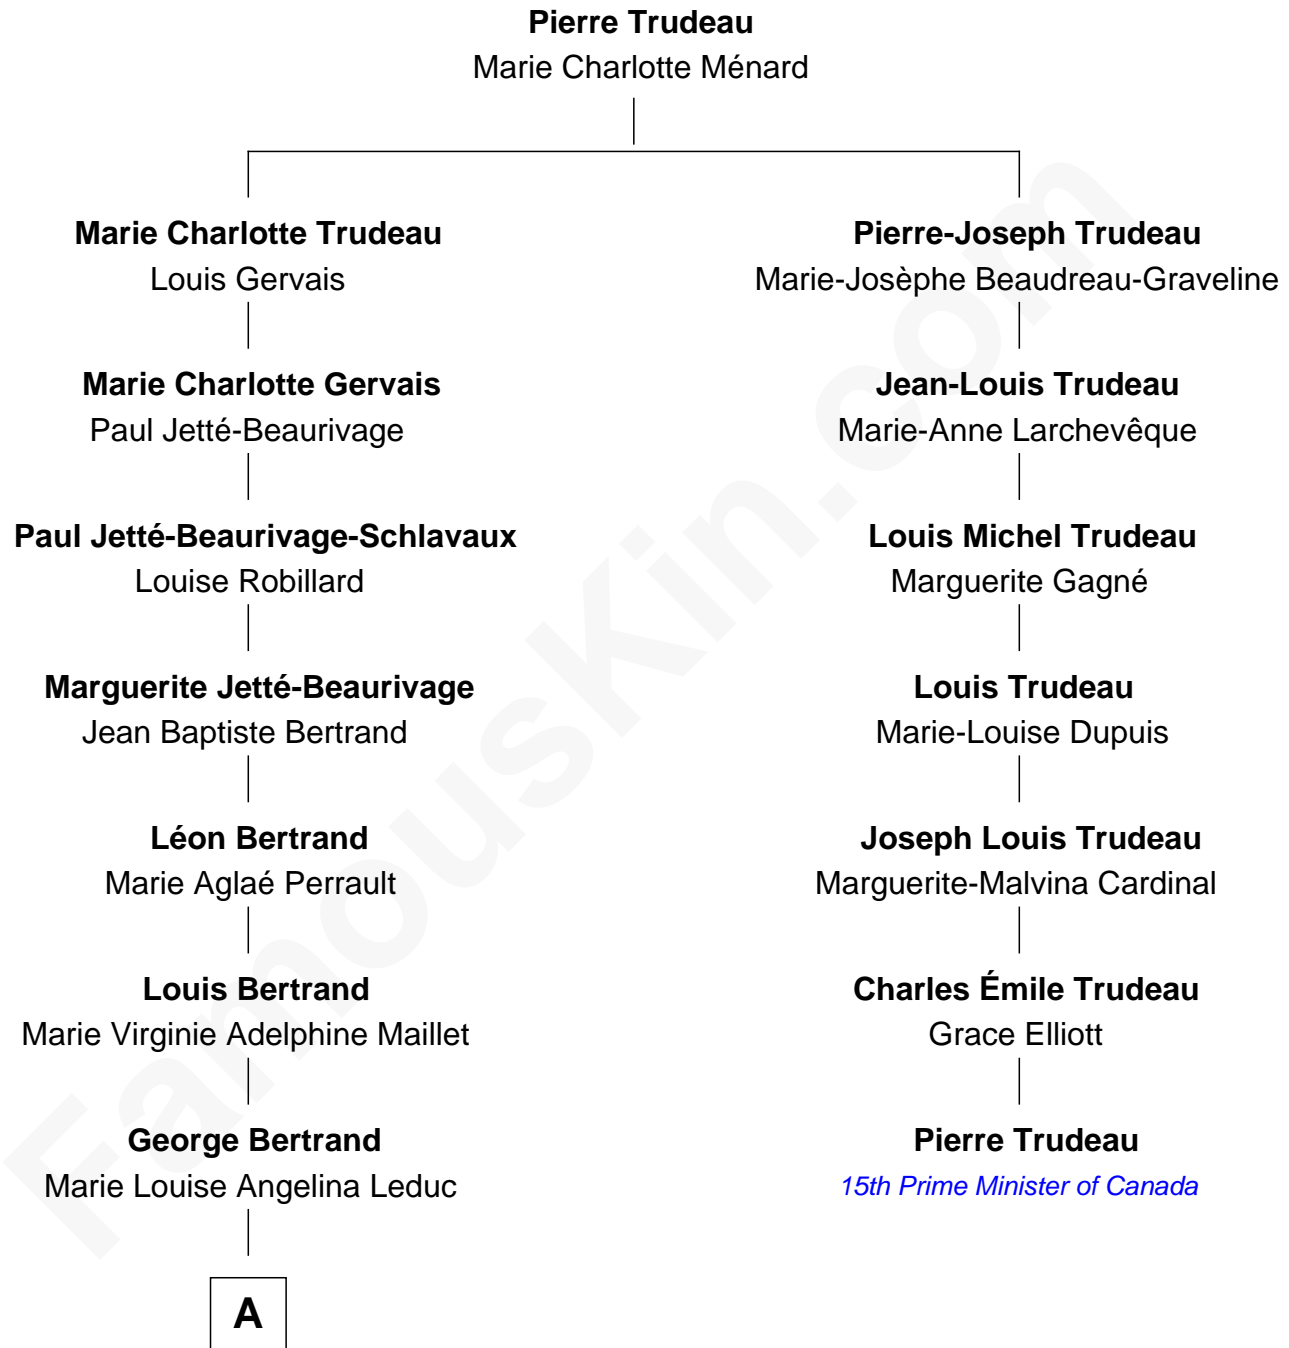

FamousKin.com Relationship Chart of

Angelina Jolie

Movie Actress

6th cousin 3 times removed of

Pierre Trudeau

15th Prime Minister of Canada

A

Rolland Francis Bertrand

Lois June Gouwens

Marcheline Bertrand

Jonathan Vincent Voight

Angelina Jolie

Movie Actress

FamousKin.com