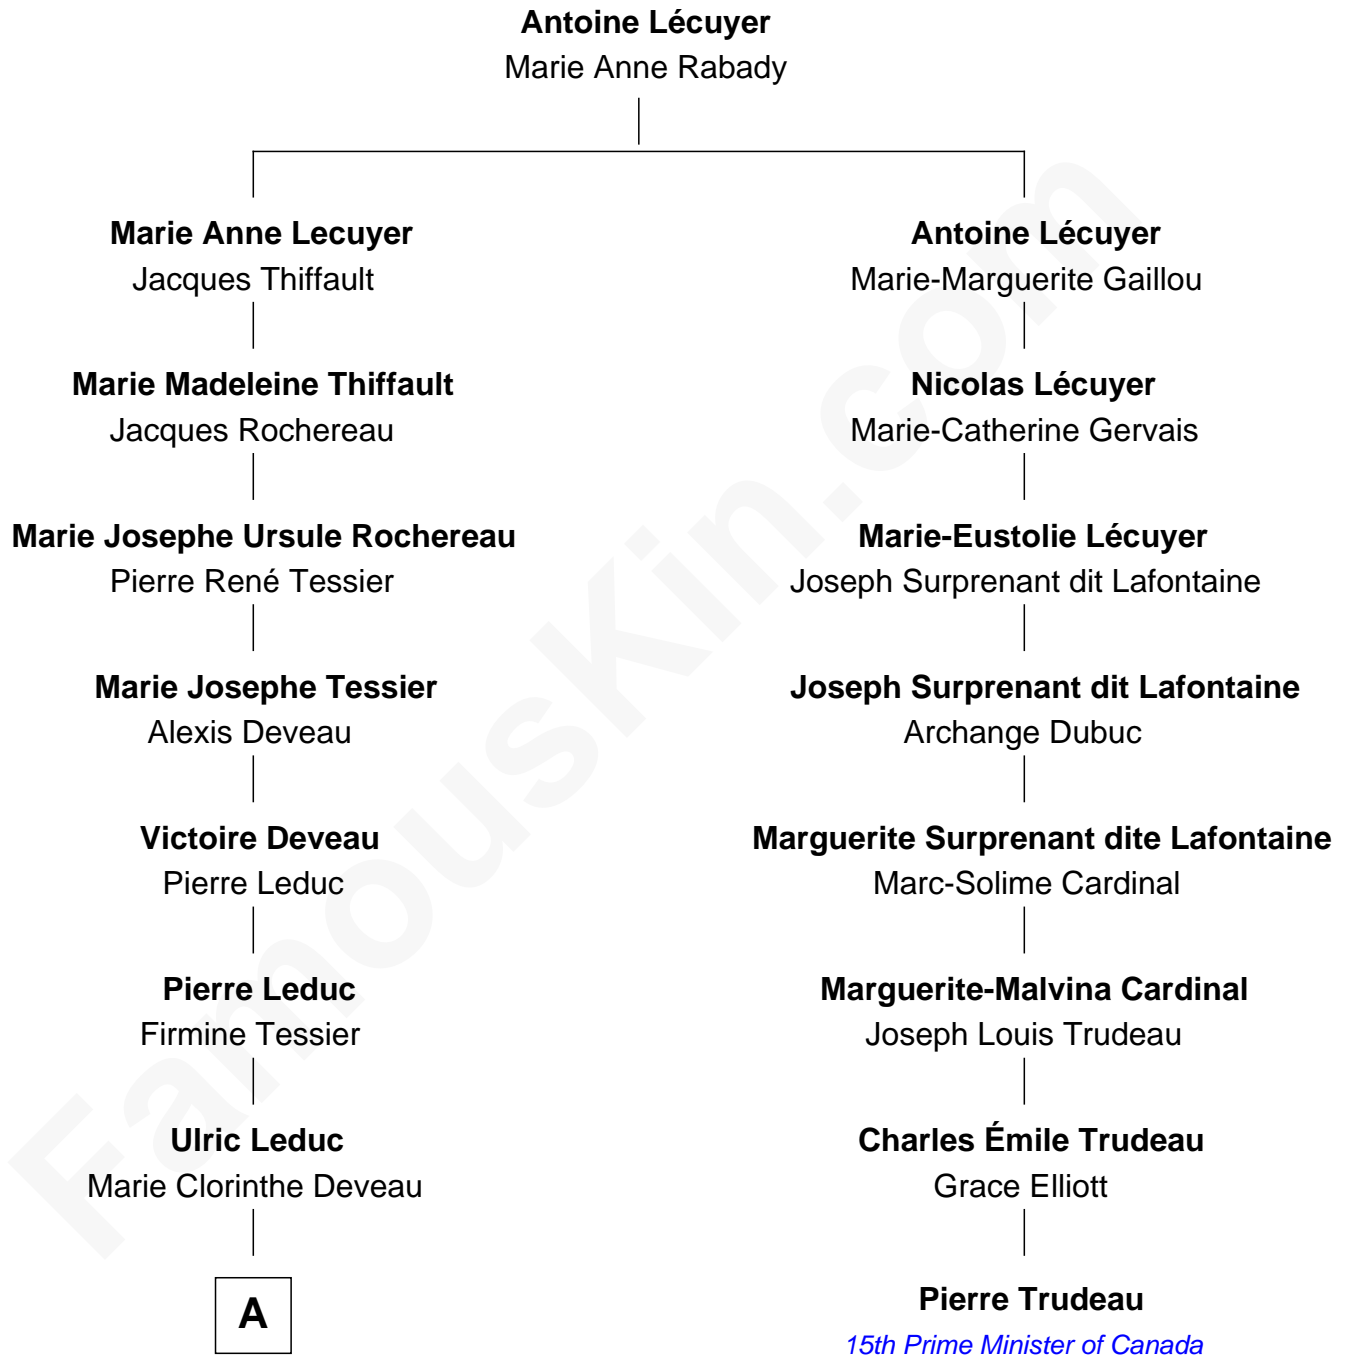

FamousKin.com Relationship Chart of

Angelina Jolie
Movie Actress

7th cousin 3 times removed of

Pierre Trudeau
15th Prime Minister of Canada

A

—
Marie Louise Angelina Leduc

George Bertrand

—
Rolland Francis Bertrand

Lois June Gouwens

—
Marcheline Bertrand

Jonathan Vincent Voight

—
Angelina Jolie

Movie Actress

FamousKin.com