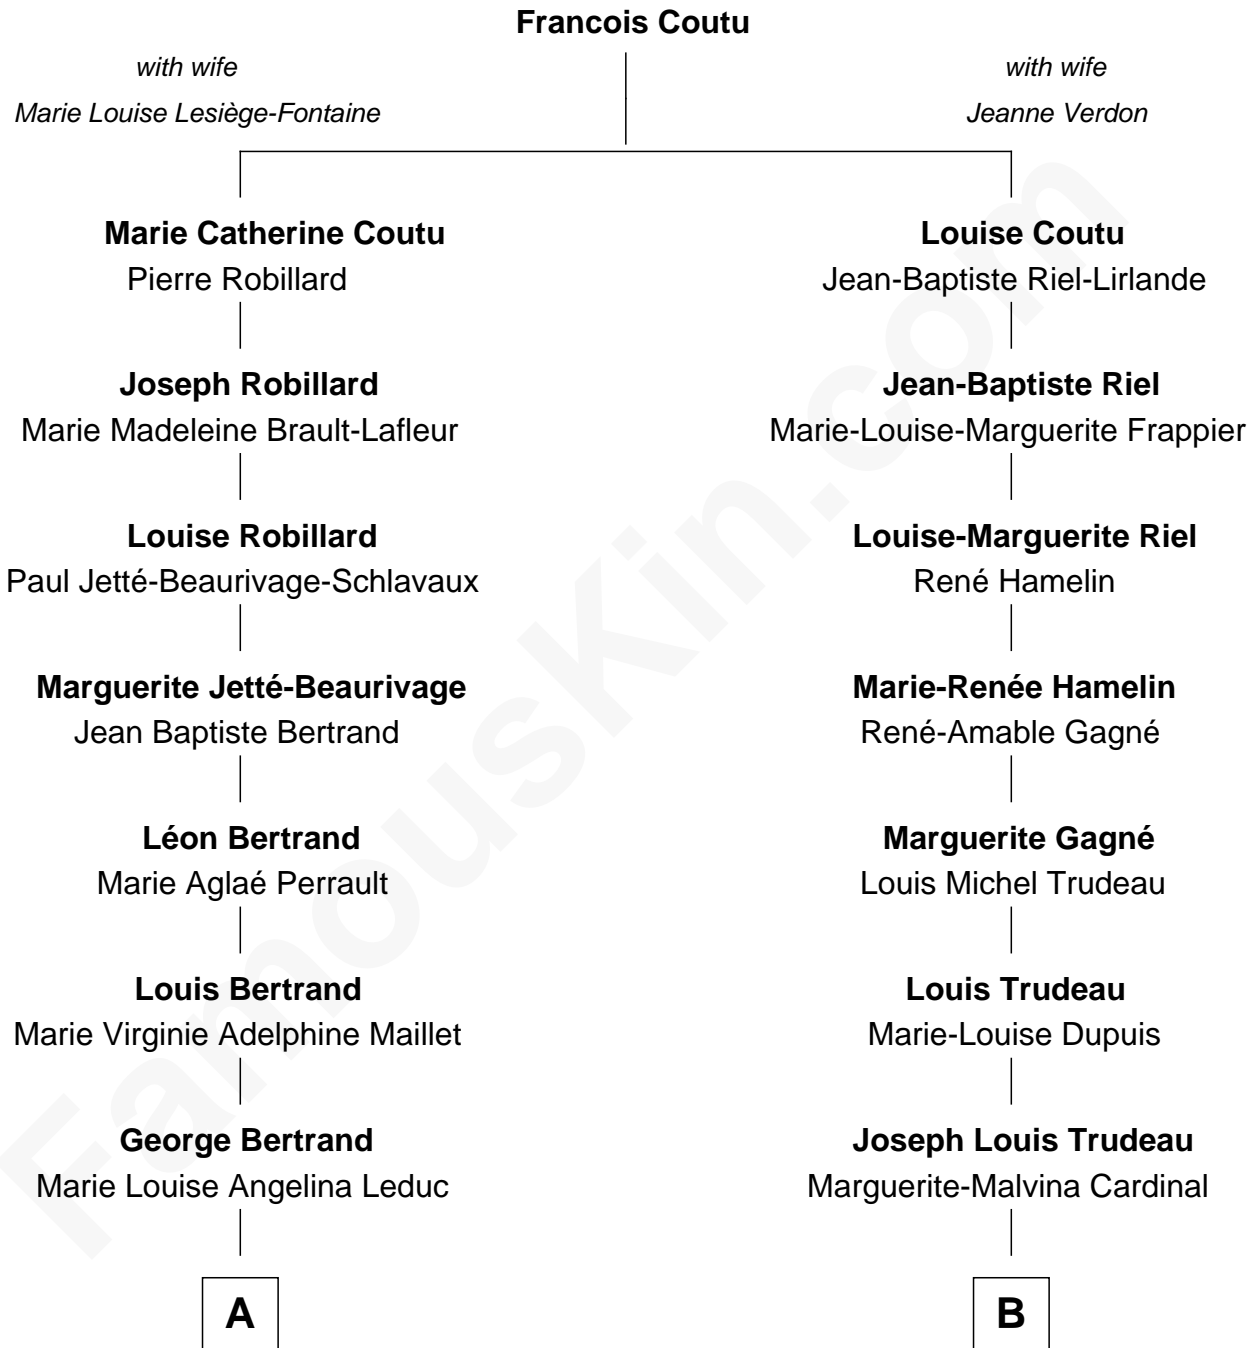

FamousKin.com Relationship Chart of

Angelina Jolie
Movie Actress

8th cousin 1 time removed of

Pierre Trudeau
15th Prime Minister of Canada

A

Rolland Francis Bertrand

Lois June Gouwens

Marcheline Bertrand

Jonathan Vincent Voight

Angelina Jolie

Movie Actress

B

Charles Émile Trudeau

Grace Elliott

Pierre Trudeau

15th Prime Minister of Canada