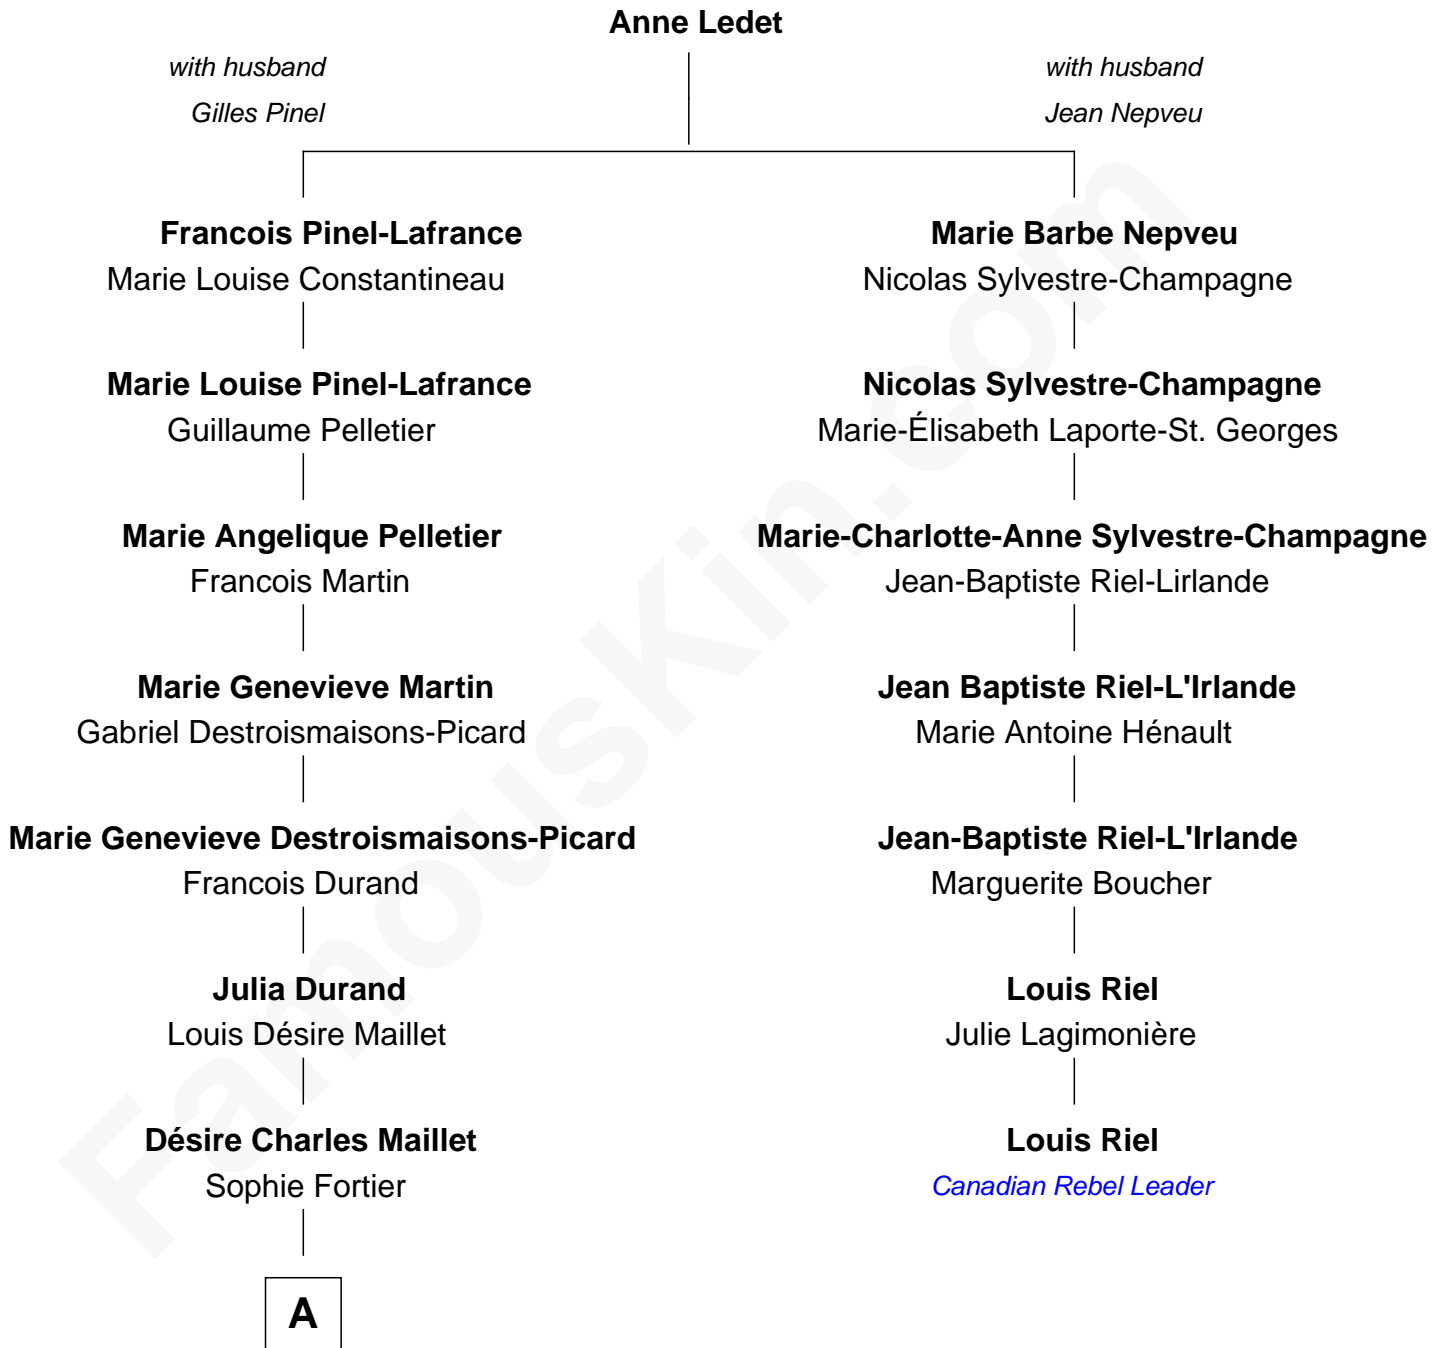

# FamousKin.com Relationship Chart of

**Angelina Jolie**

*Movie Actress*

6th cousin 5 times removed of

**Louis Riel**

*Leader of the North West Rebellion*

**A**

Marie Virginie Adelpine Maillet

Louis Bertrand

**George Bertrand**

Marie Louise Angelina Leduc

**Rolland Francis Bertrand**

Lois June Gouwens

**Marcheline Bertrand**

Jonathan Vincent Voight

**Angelina Jolie**