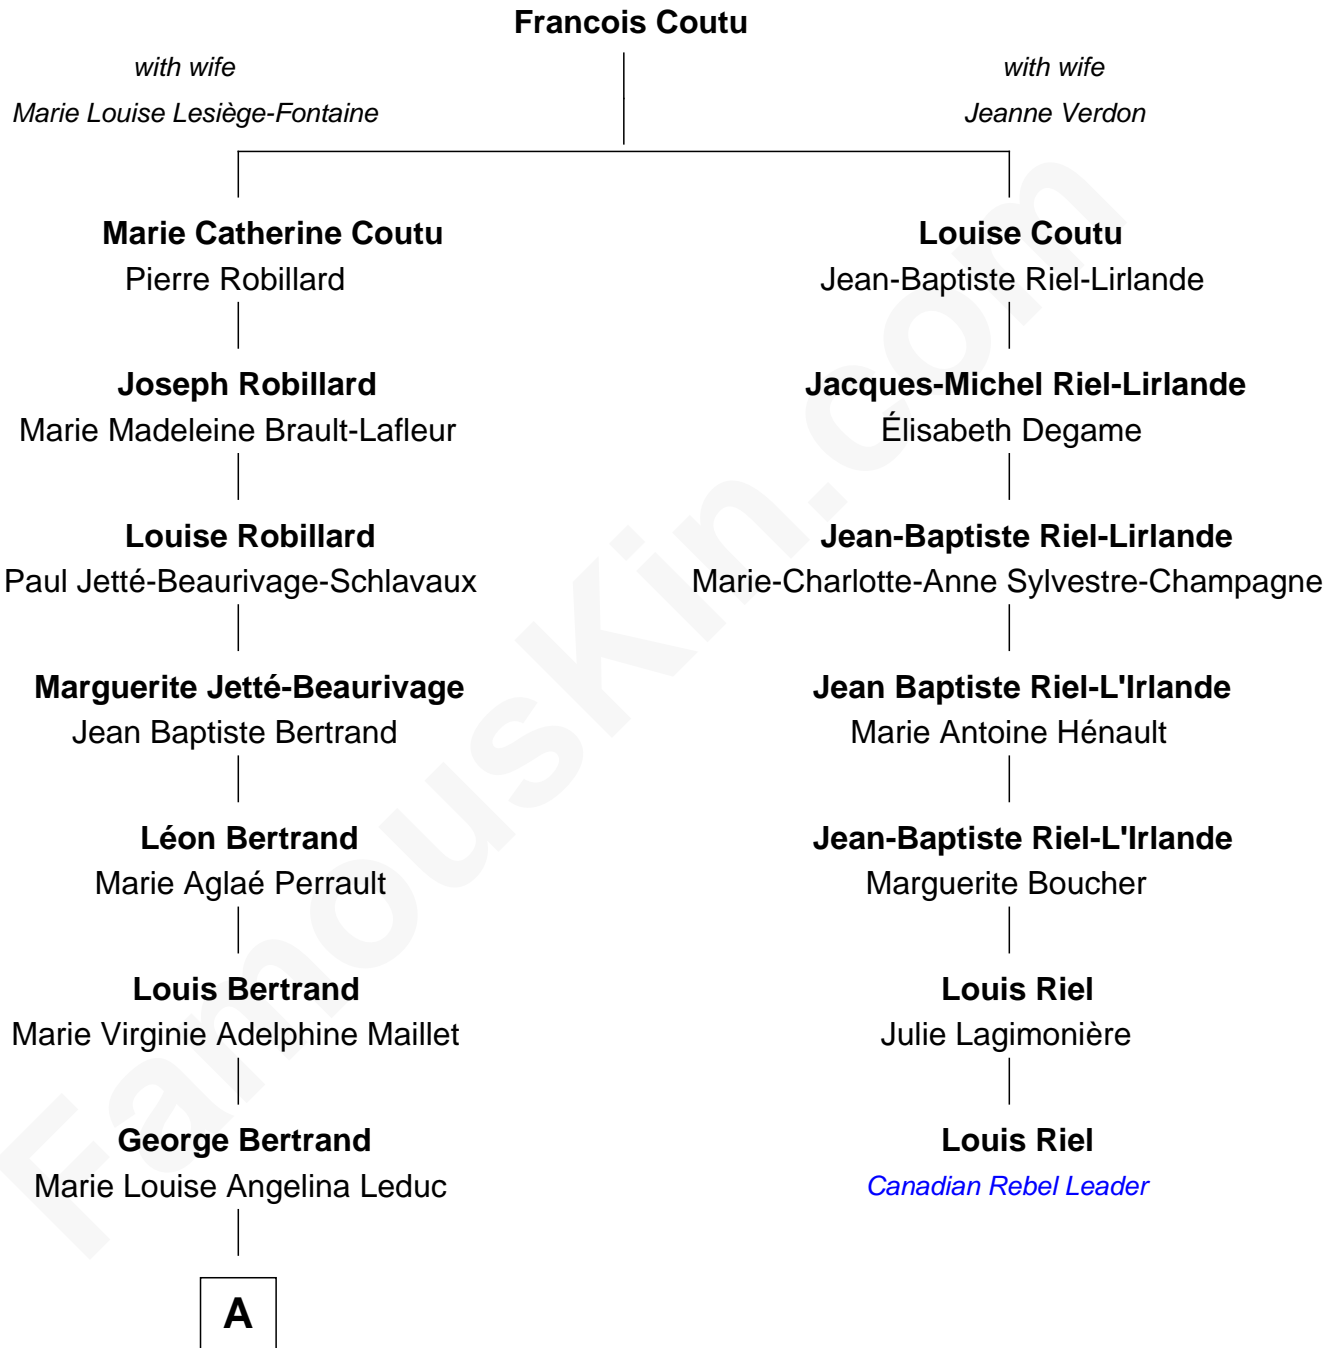

# FamousKin.com Relationship Chart of

**Angelina Jolie**

*Movie Actress*

6th cousin 3 times removed of

**Louis Riel**

*Leader of the North West Rebellion*

**A**

—  
**Rolland Francis Bertrand**