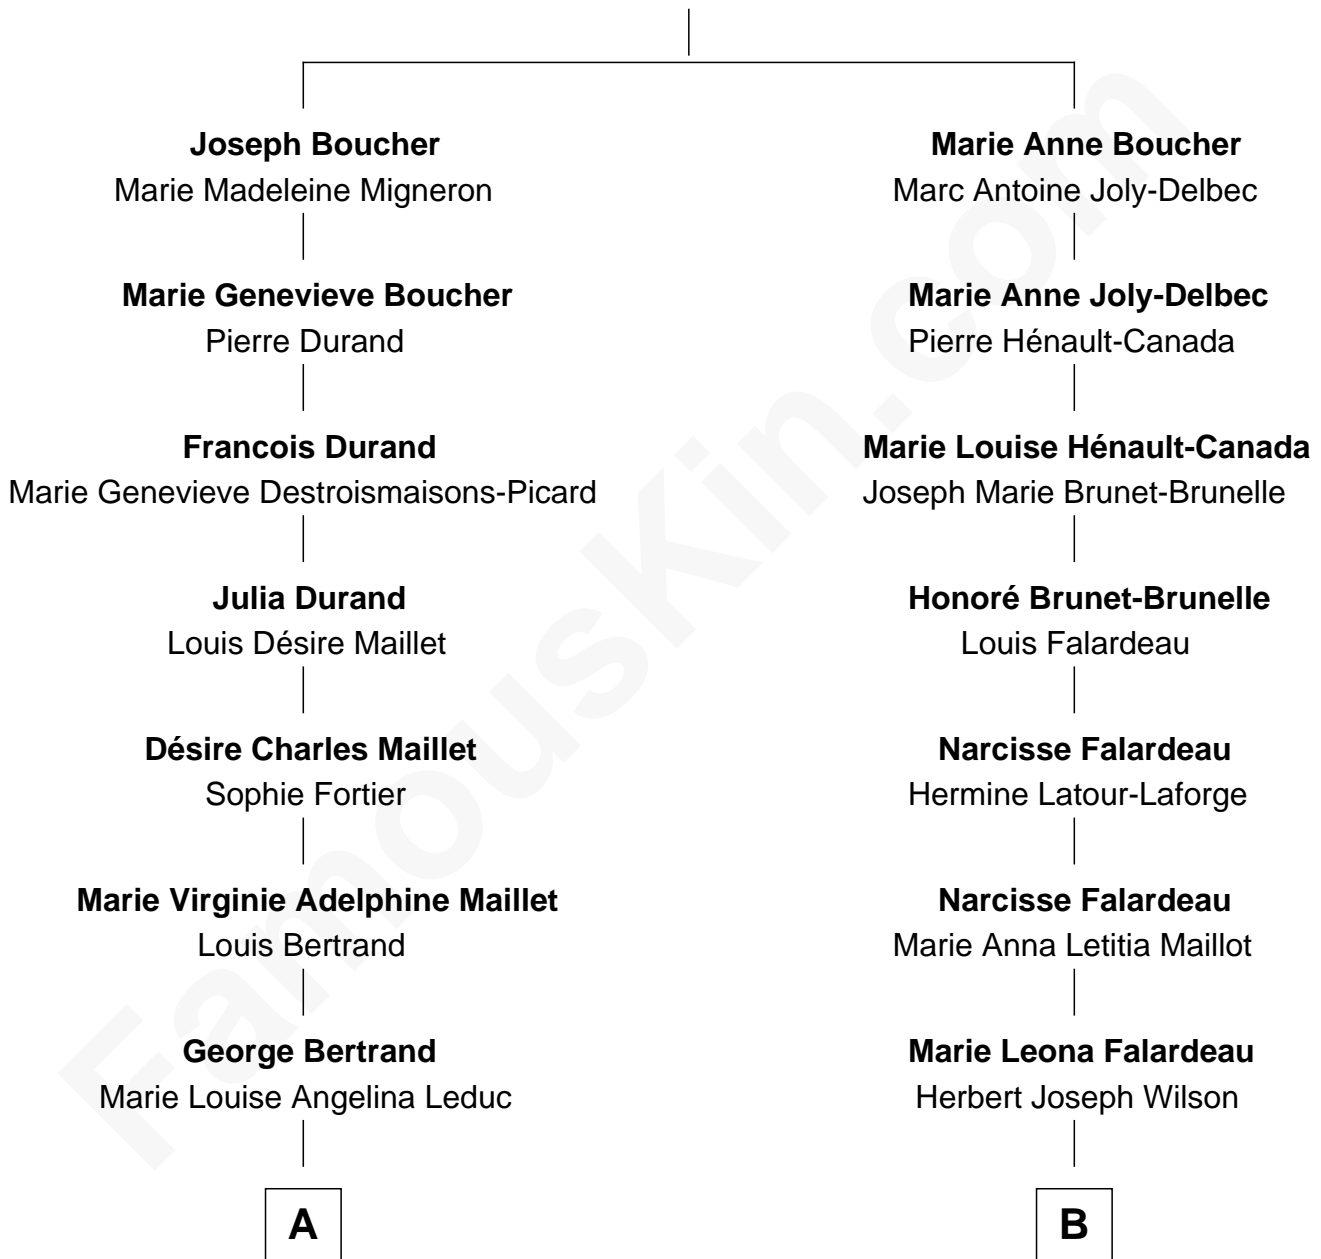

FamousKin.com Relationship Chart of

Angelina Jolie

Movie Actress

8th cousin 1 time removed of

Shemar Moore

TV and Movie Actor

Charles Boucher
Marguerite Agnès Pelletier

FamousKin.com