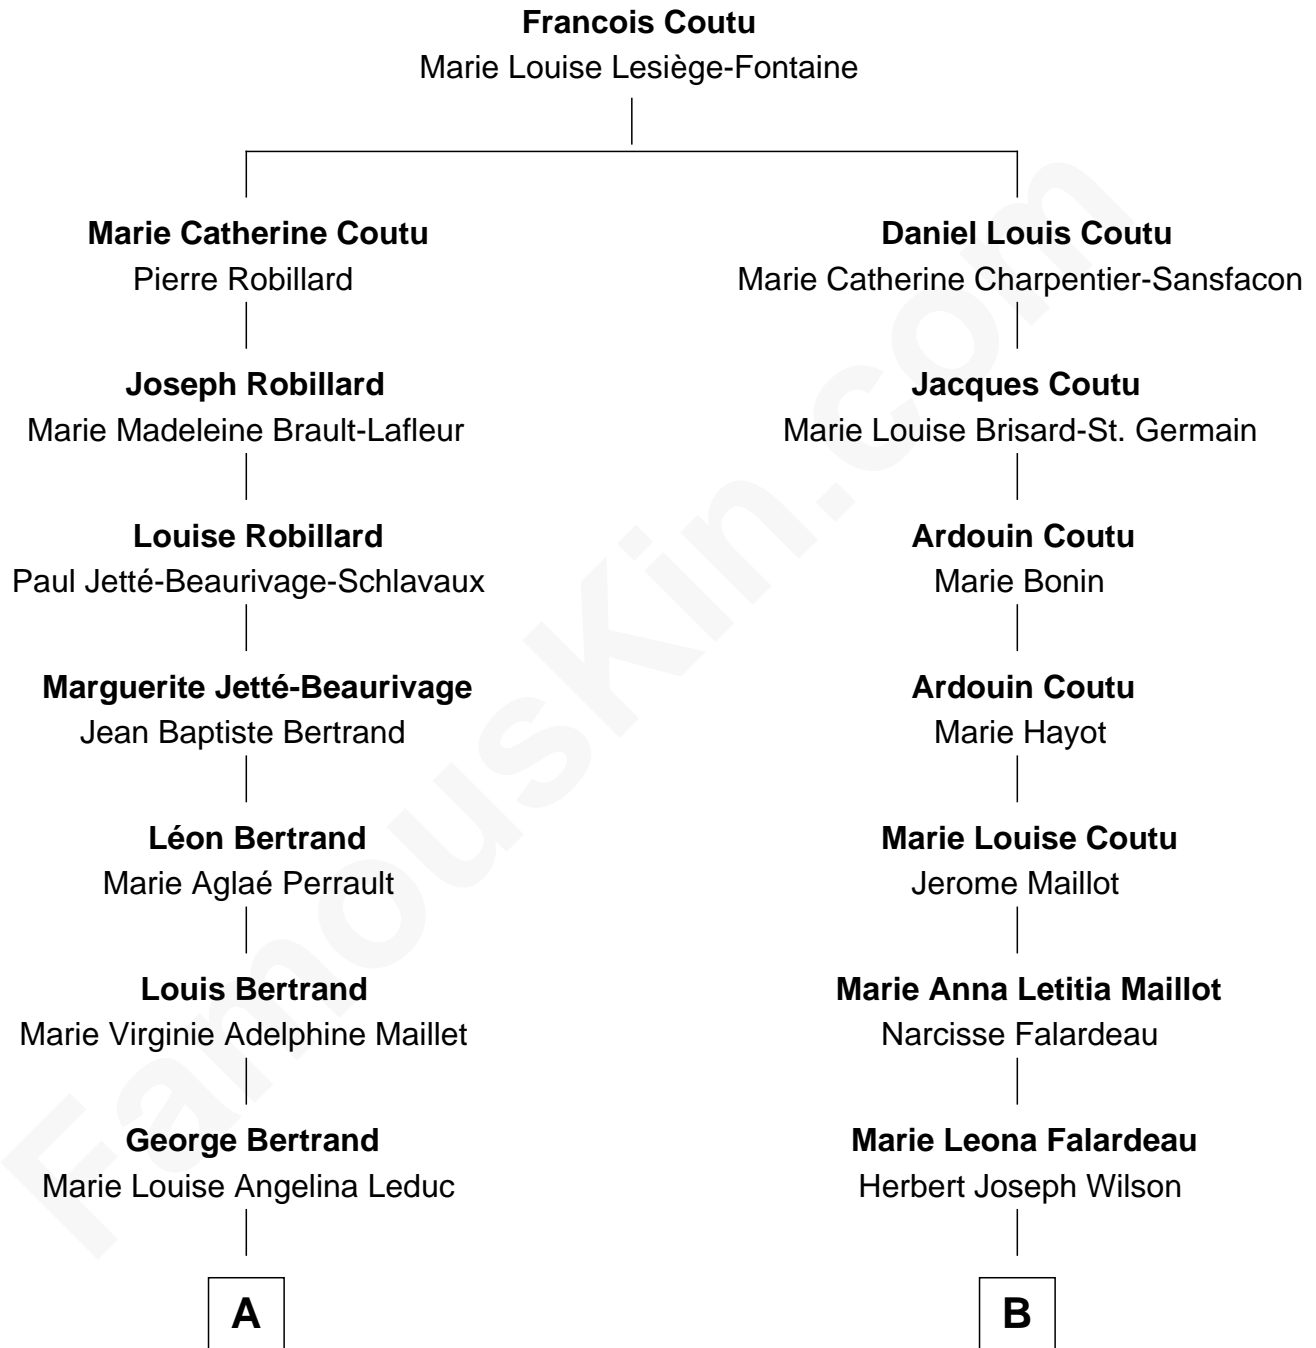

FamousKin.com Relationship Chart of

Angelina Jolie

Movie Actress

8th cousin 1 time removed of

Shemar Moore

TV and Movie Actor

FamousKin.com