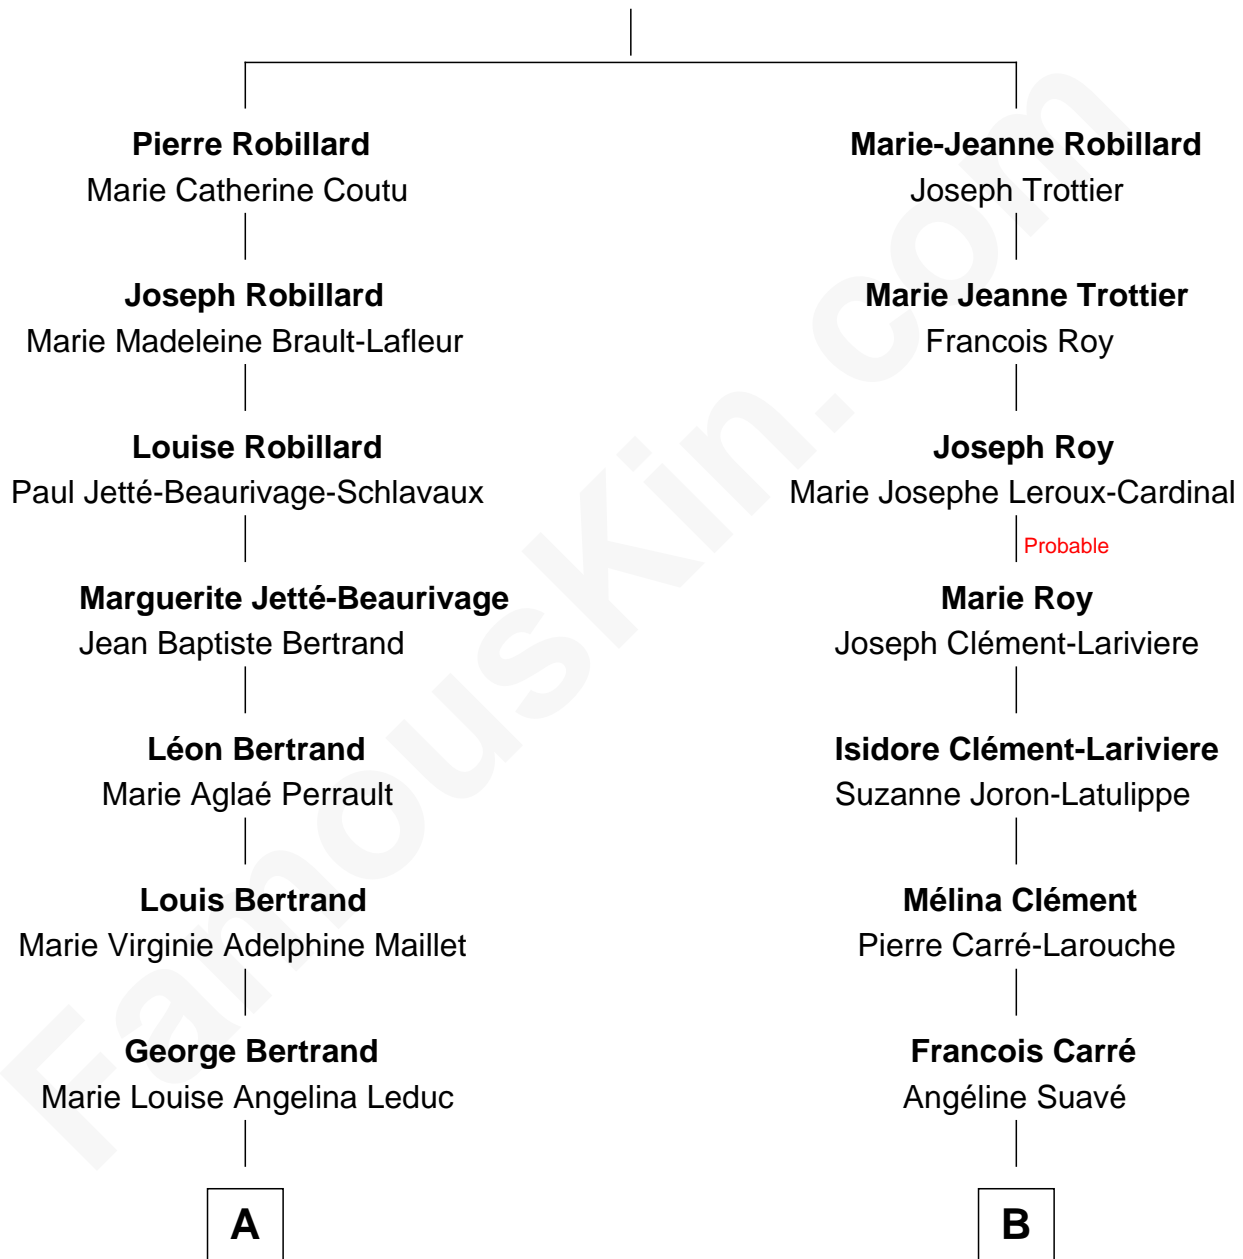

# FamousKin.com Relationship Chart of

**Angelina Jolie**

*Movie Actress*

8th cousin 1 time removed of

**Jim Carrey**

*TV & Movie Actor*

**Claude Robillard**

Marie Grandin