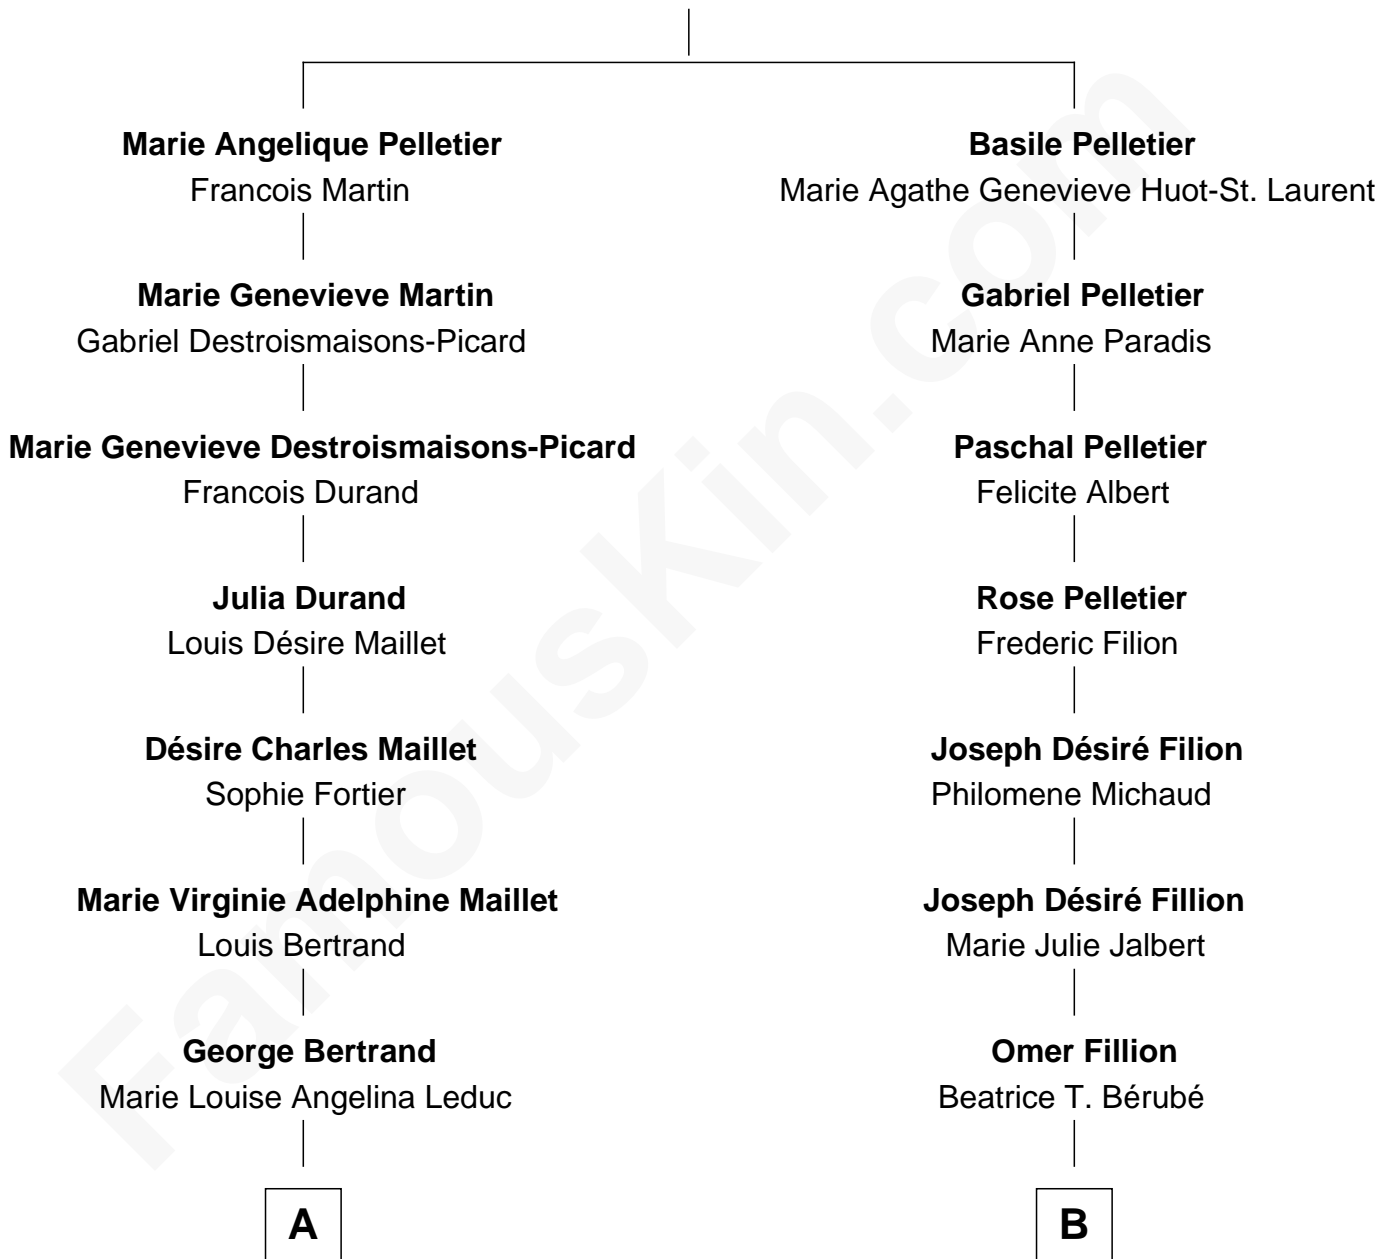

FamousKin.com Relationship Chart of

Angelina Jolie

Movie Actress

8th cousin 1 time removed of

Nathan Fillion

TV and Movie Actor

Guillaume Pelletier
Marie Louise Pinel-Lafrance

FamousKin.com