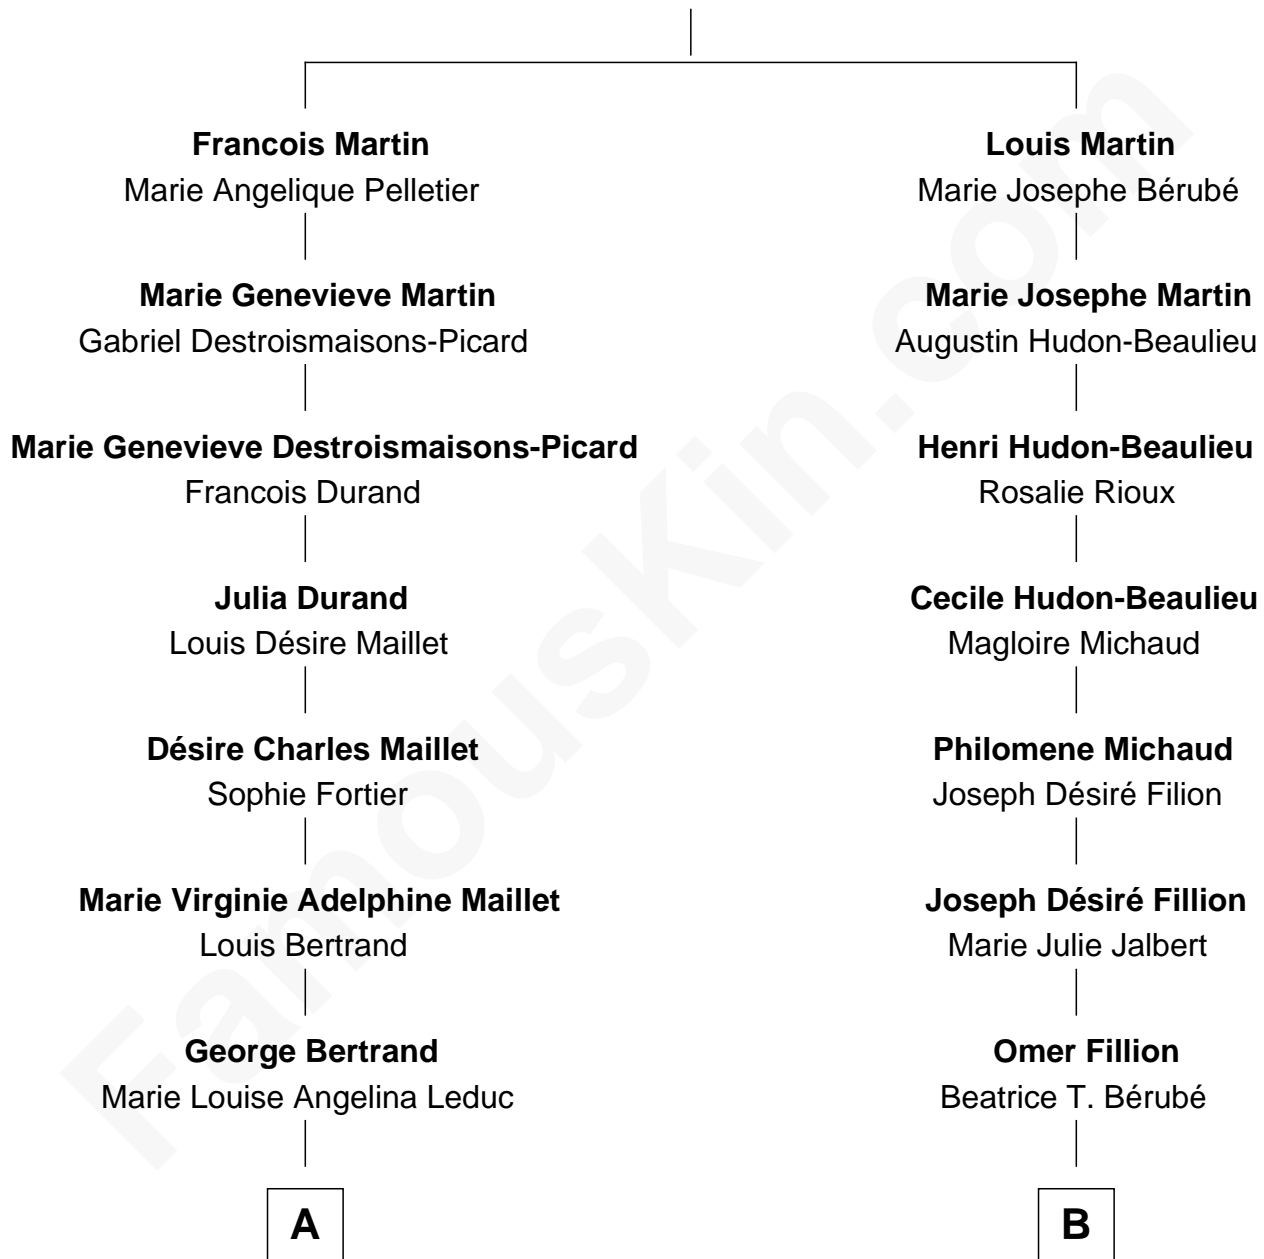

FamousKin.com Relationship Chart of

Angelina Jolie

Movie Actress

8th cousin 1 time removed of

Nathan Fillion

TV and Movie Actor

Francois Lucien Martin

Marie Francoise Autin

FamousKin.com