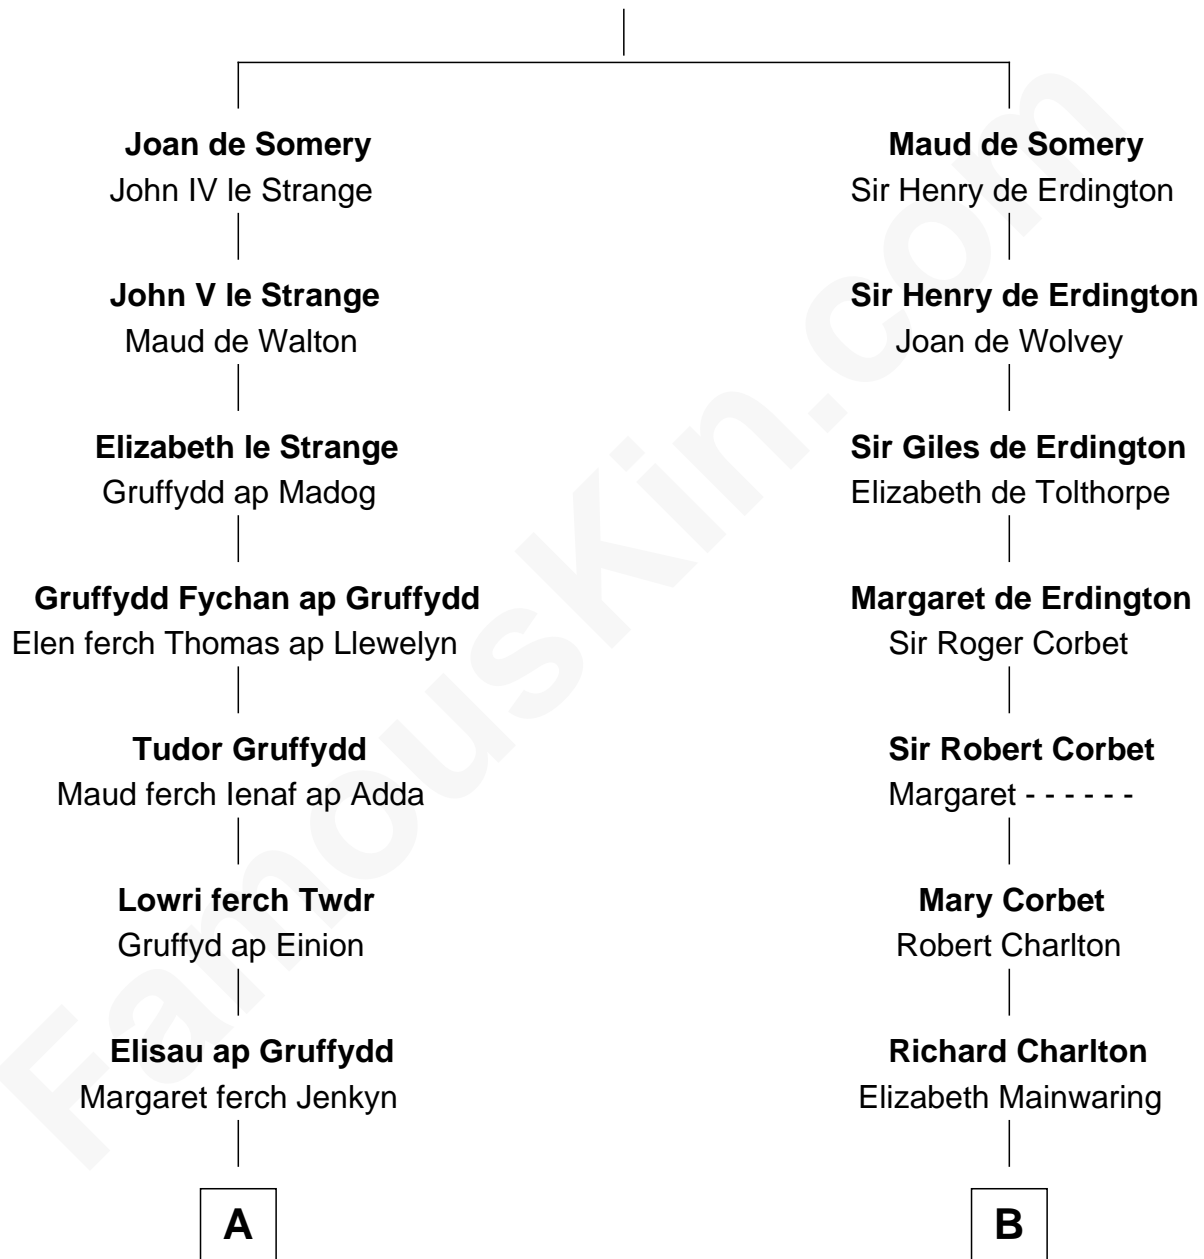

FamousKin.com

Relationship Chart of

Thomas Yale

(c1616 - 1683) Great Migration Immigrant 1638

11th cousin 6 times removed of

John Davis

14th and 17th Governor of Massachusetts

Sir Roger de Somery

Nichole d'Aubenev

A

David Lloyd
Gwenhwyfar Lloyd

John Wynn
Agnes Lloyd

Rev. David Yale
Frances Lloyd

Thomas Yale
Ann Lloyd

Thomas Yale
Great Migration Immigrant 1638

B