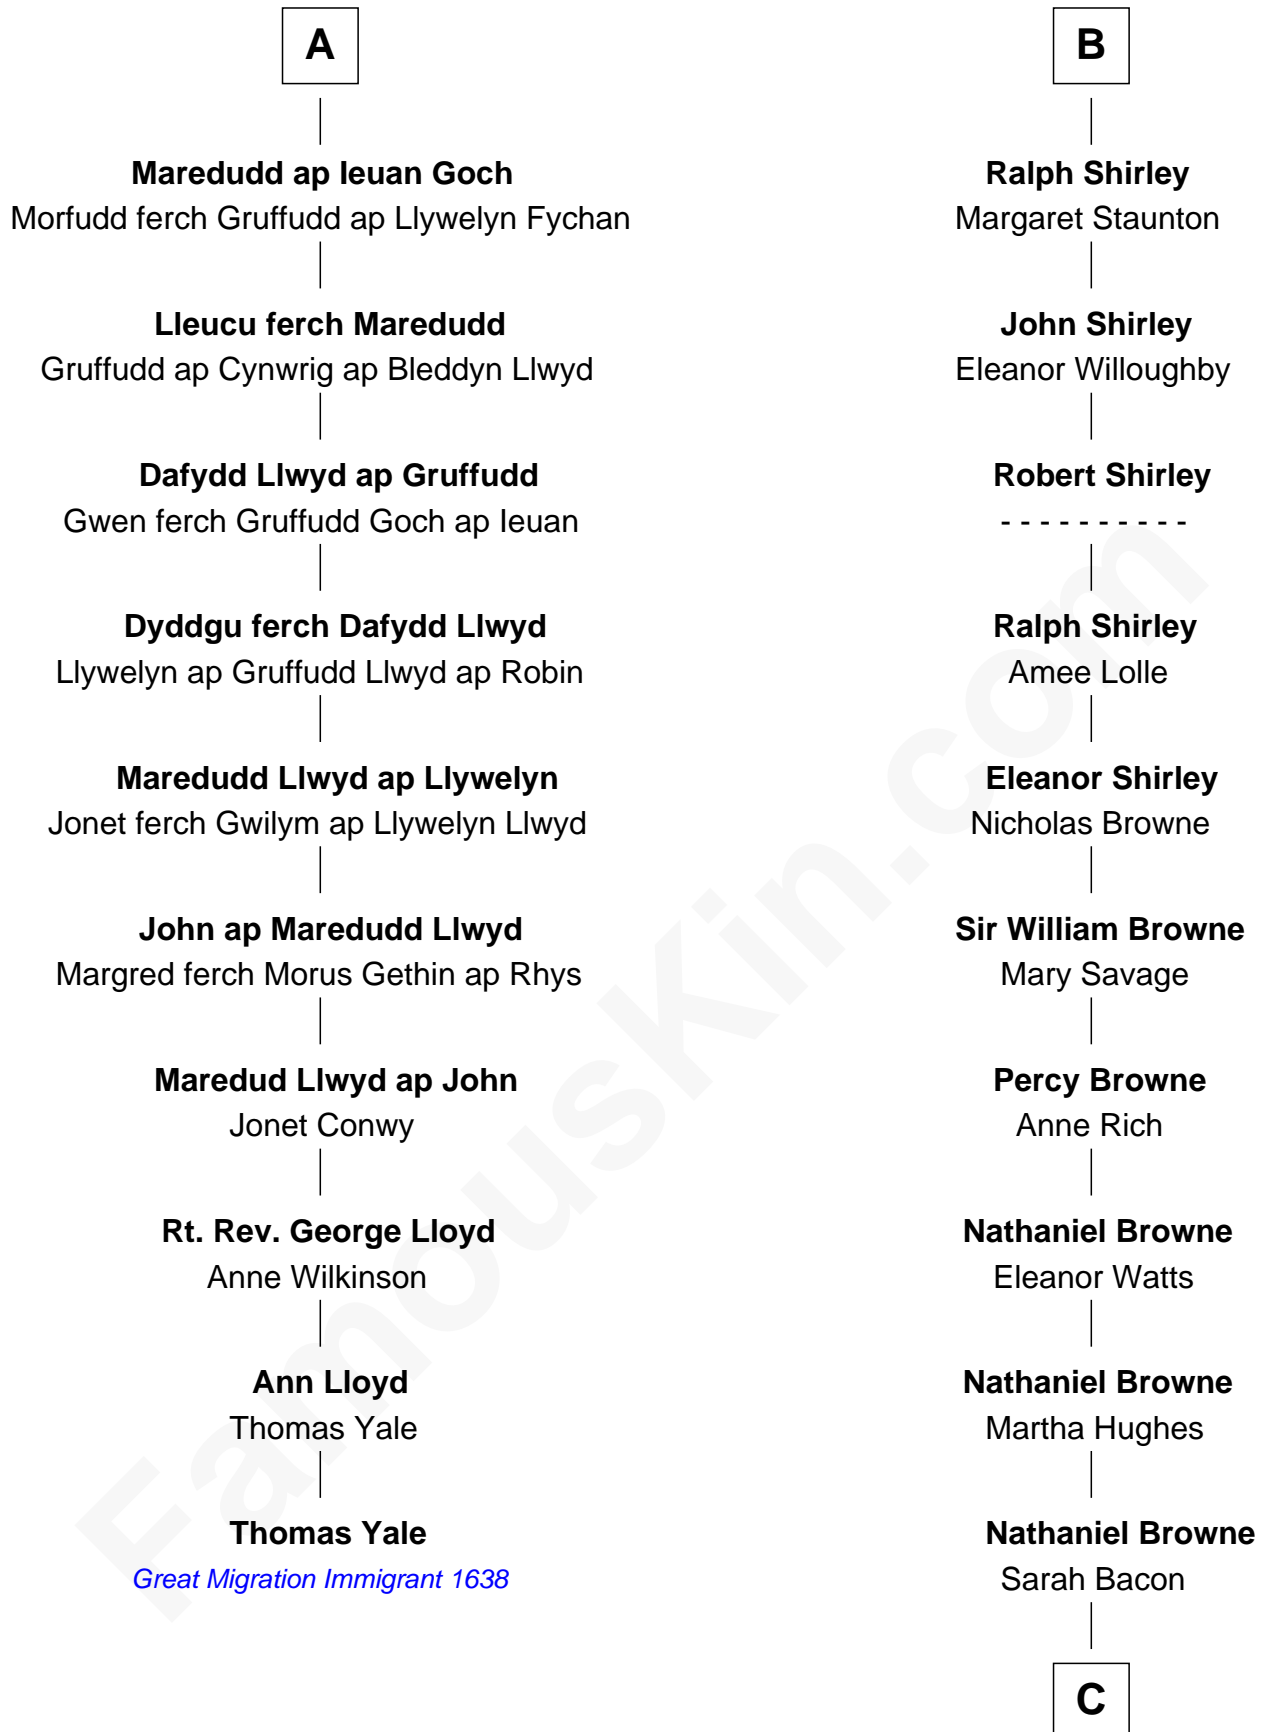

**Sir Dafydd ap Llywelyn**

*- - - - -*

**Sir Richard of Cornwall**

Joan *- - - - -*

**Llywelyn ap Dafydd**

*- - - - -*

**Joan of Cornwall**

Sir John Howard

**Cynwrig ap Llywelyn**

Angharad ferch Thomas ap Gwion

**Sir John Howard**

Alice de Bois

**Dafydd Llywelyn ap Cynwrig**

Annes ferch Gwyn ap Madog

**Joan Howard**

Sir Peter de Brewes

**Mawd ferch Dafydd Llwyd**

Dafydd Goch ap Trahaearn Goch ap Madog

**Beatrice Brewes**

Sir Hugh Shirley

**Ieuan Goch ap Dafydd Goch**

Efa ferch Einion ap Celynin

**Sir Ralph Shirley**

Joan Basset

**A**

**B**

**C**

**Sarah Browne**  
George Beckwith

**George Beckwith**  
Rachel Marsh

**George Beckwith**  
Mary Bradley

**Rachael Arvilla Beckwith**  
Nathaniel Ford Moore

**William Henry Moore**  
*Co-Founder, U.S. Steel and Nabisco*