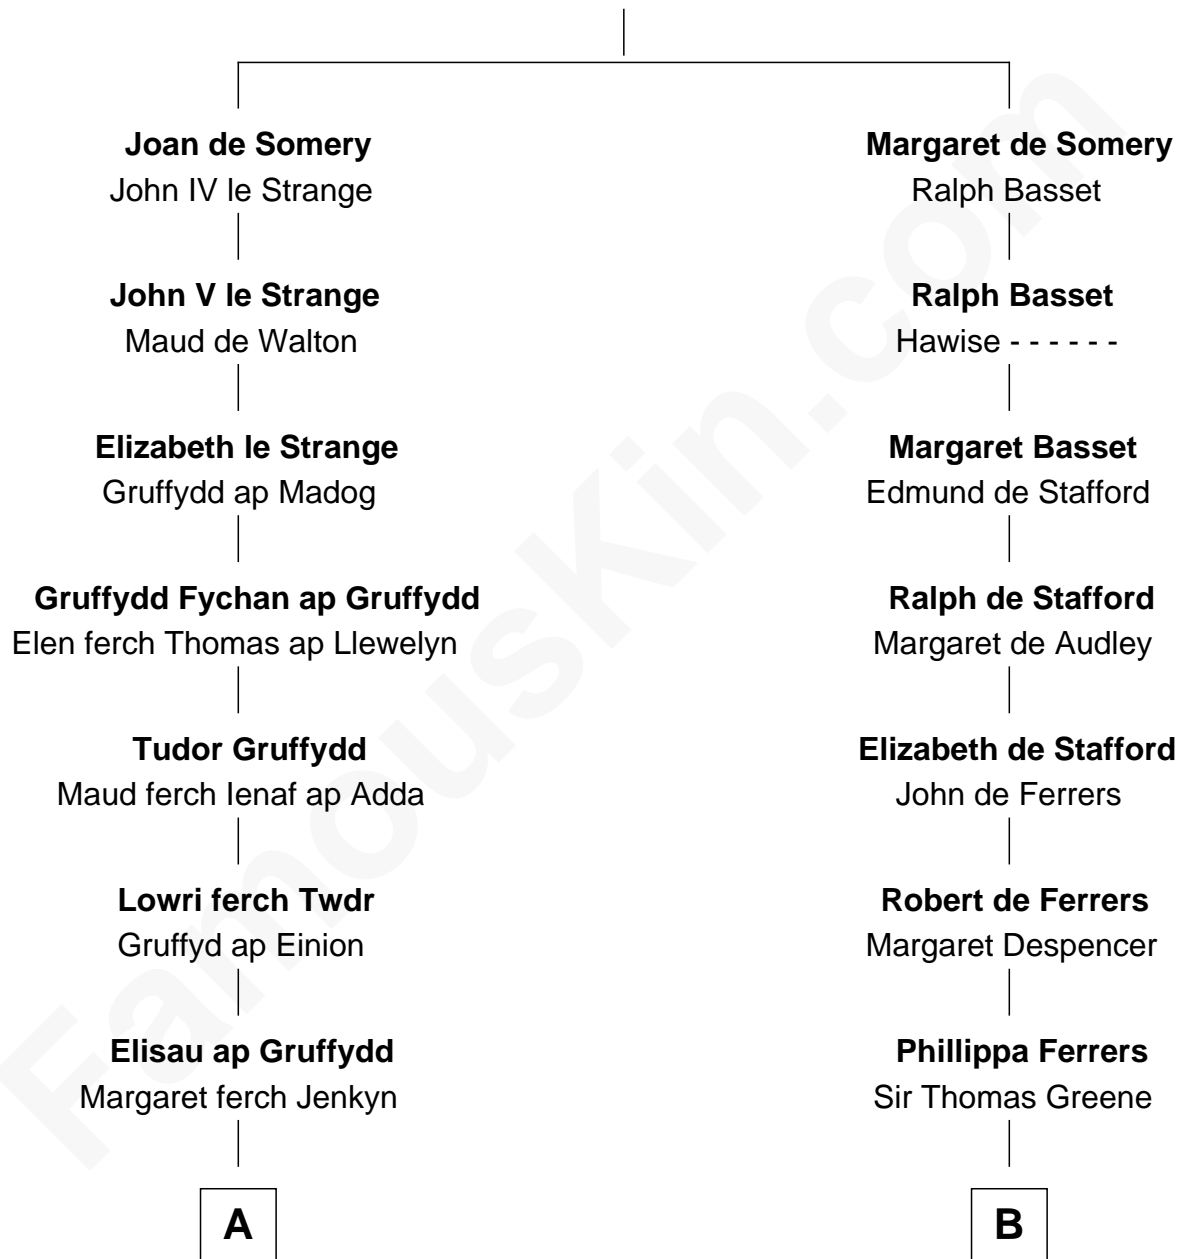

Sir Roger de Somery

Nichole d'Aubenev