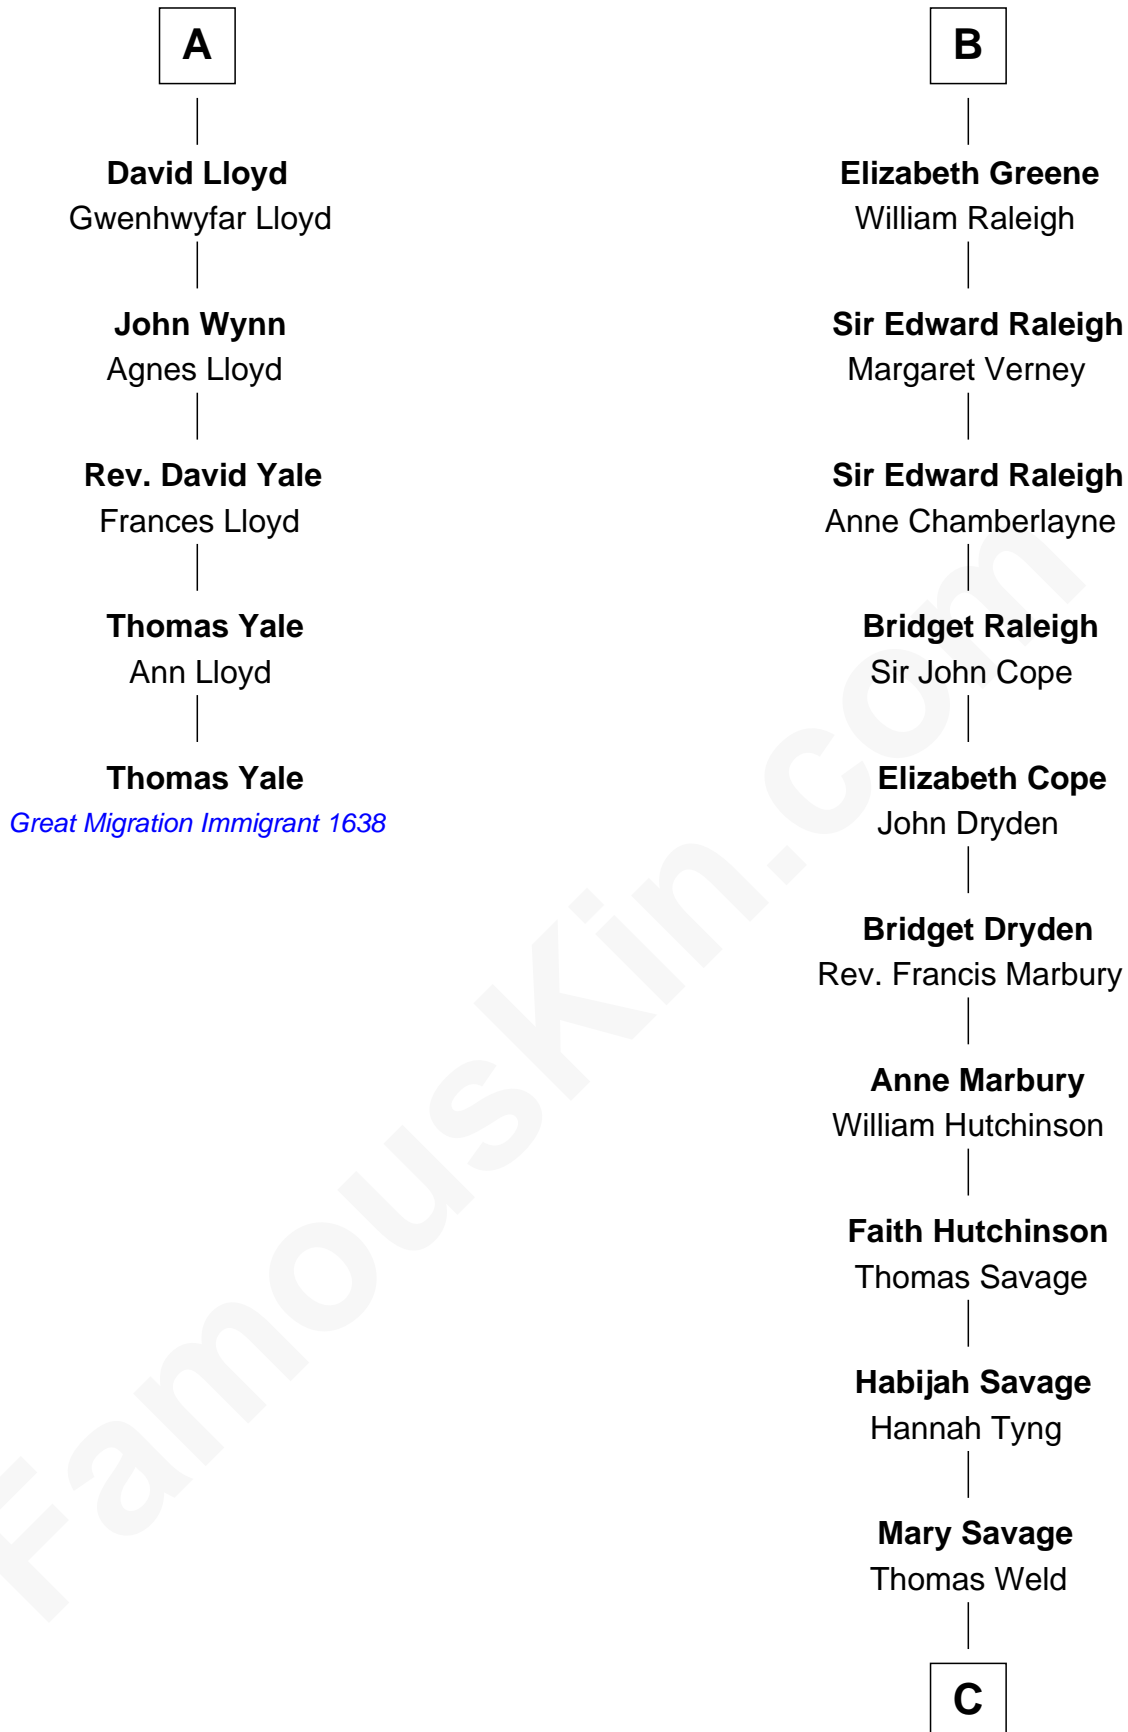

FamousKin.com

Relationship Chart of

Thomas Yale

(c1616 - 1683) Great Migration Immigrant 1638

11th cousin 10 times removed of

Melville Fuller

8th Chief Justice of the U.S. Supreme Court

Sir Roger de Somery

Nichole d'Aubenev

C

Rev. Habijah Weld

Mary Fox

Hannah Weld

Rev. Caleb Fuller

Henry Weld Fuller

Esther Gould

Frederick Augustus Fuller

Catherine Martin Weston

Melville Fuller

8th U.S. Chief Justice

FamousKin.com