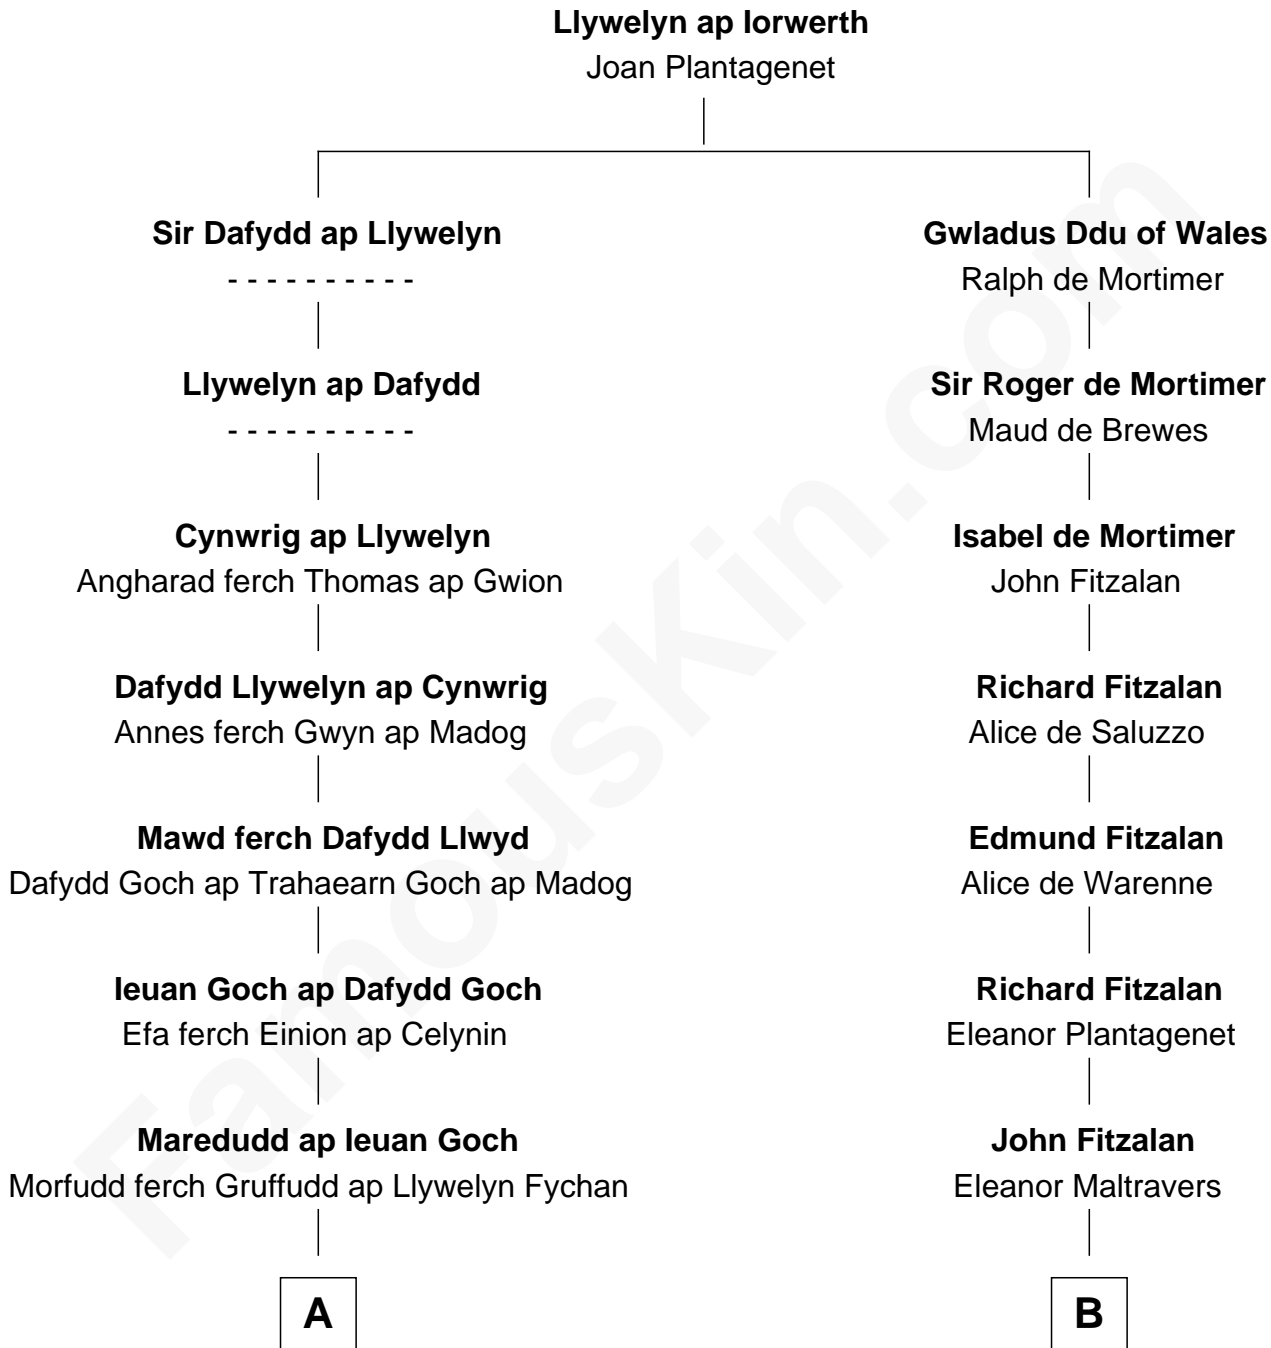

FamousKin.com

Relationship Chart of

Thomas Yale

(c1616 - 1683) Great Migration Immigrant 1638

15th cousin 6 times removed of

Melville Fuller

8th Chief Justice of the U.S. Supreme Court

A

Lleucu ferch Maredudd

Gruffudd ap Cynwrig ap Bleddyn Llwyd

Dafydd Llwyd ap Gruffudd

Gwen ferch Gruffudd Goch ap Ieuan

Dyddgu ferch Dafydd Llwyd

Llywelyn ap Gruffudd Llwyd ap Robin

Maredudd Llwyd ap Llywelyn

Thomas Yale

Thomas Yale

Great Migration Immigrant 1638

B

Joan Fitzalan

Sir William Echyngnam

Joan Echyngnam

Sir John Bayntun