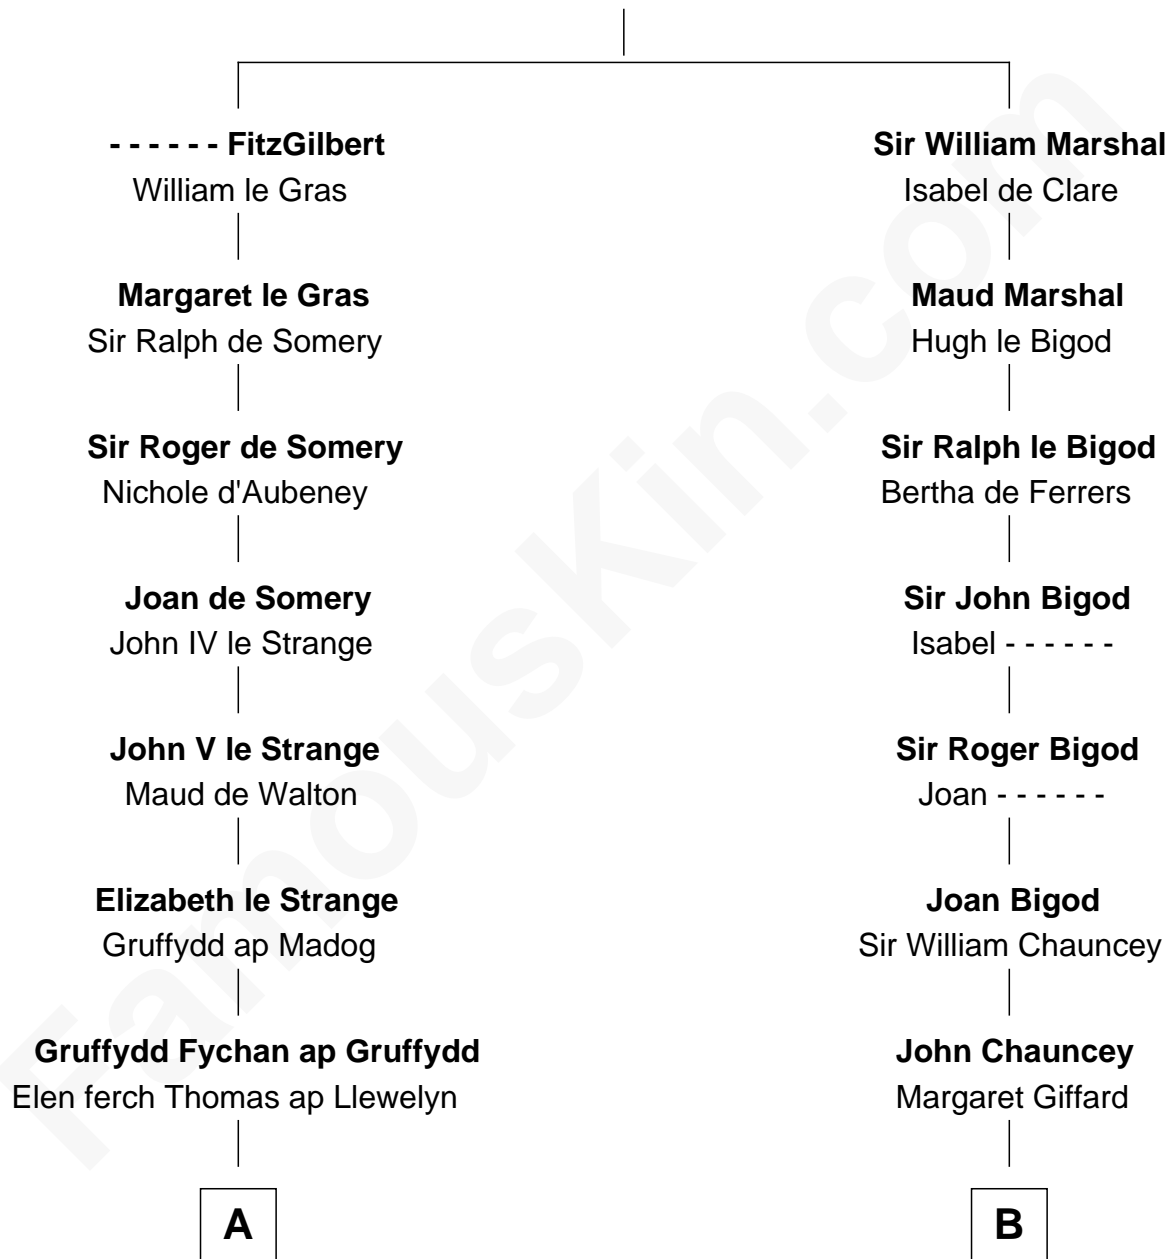

## Relationship Chart of

### Thomas Yale

(c1616 - 1683) Great Migration Immigrant 1638

14th cousin 5 times removed of

**Frederick Law Olmsted**  
Landscape Architect

**John FitzGilbert**  
Sybilla of Salisbury

**C**

Abigail Anne Doolittle

Samuel Hull

Charlotte Law Hull

John Olmsted

Frederick Law Olmsted

*Landscape Architect*

FamousKin.com