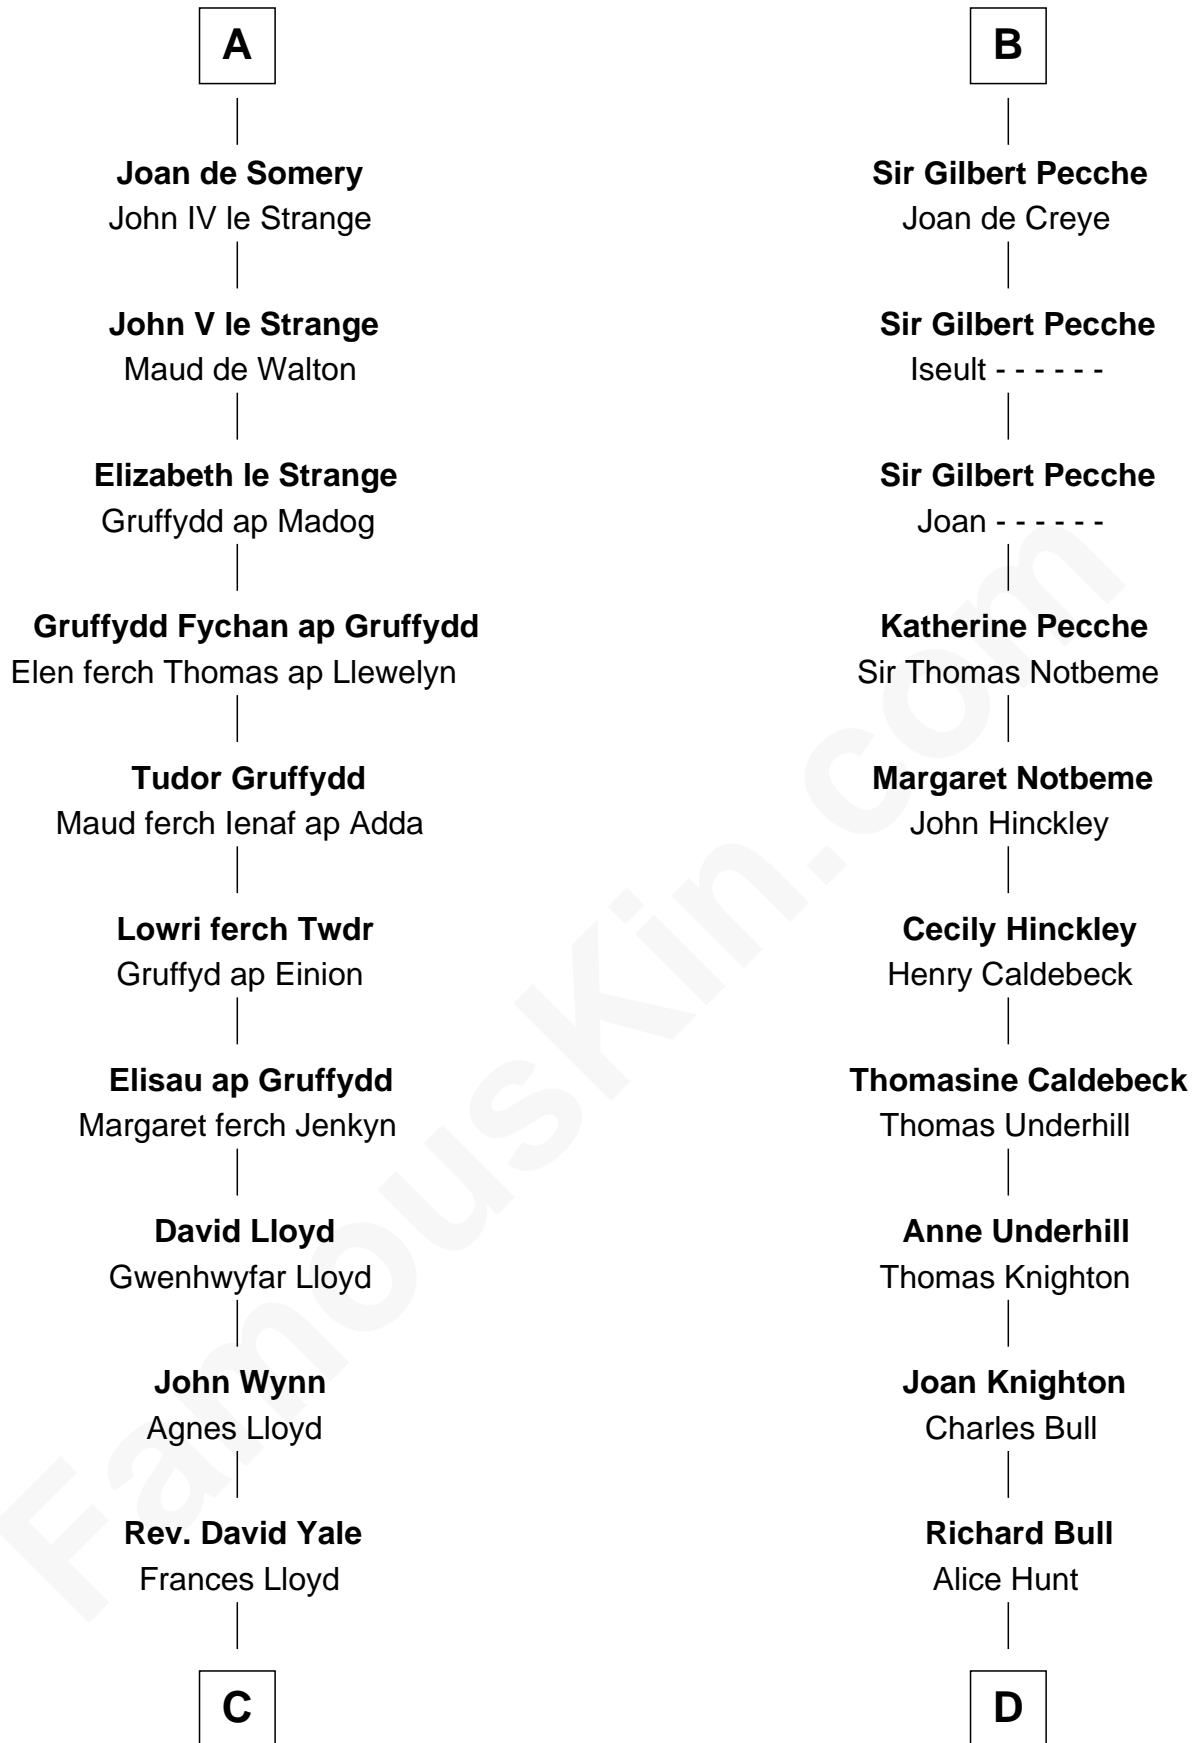

Lambert II of Lens

Judith of Lens

Waltheof II of Northumbria

Maud of Northumberland

Simon I de St. Liz

Maud de St. Liz

Robert Fitzrichard

Sir Walter Fitzrobert

Maud de Lucy

Alice Fitzwalter

Gilbert Pecche

Sir Hamon Pecche

Eve - - - - -

B

C

Thomas Yale