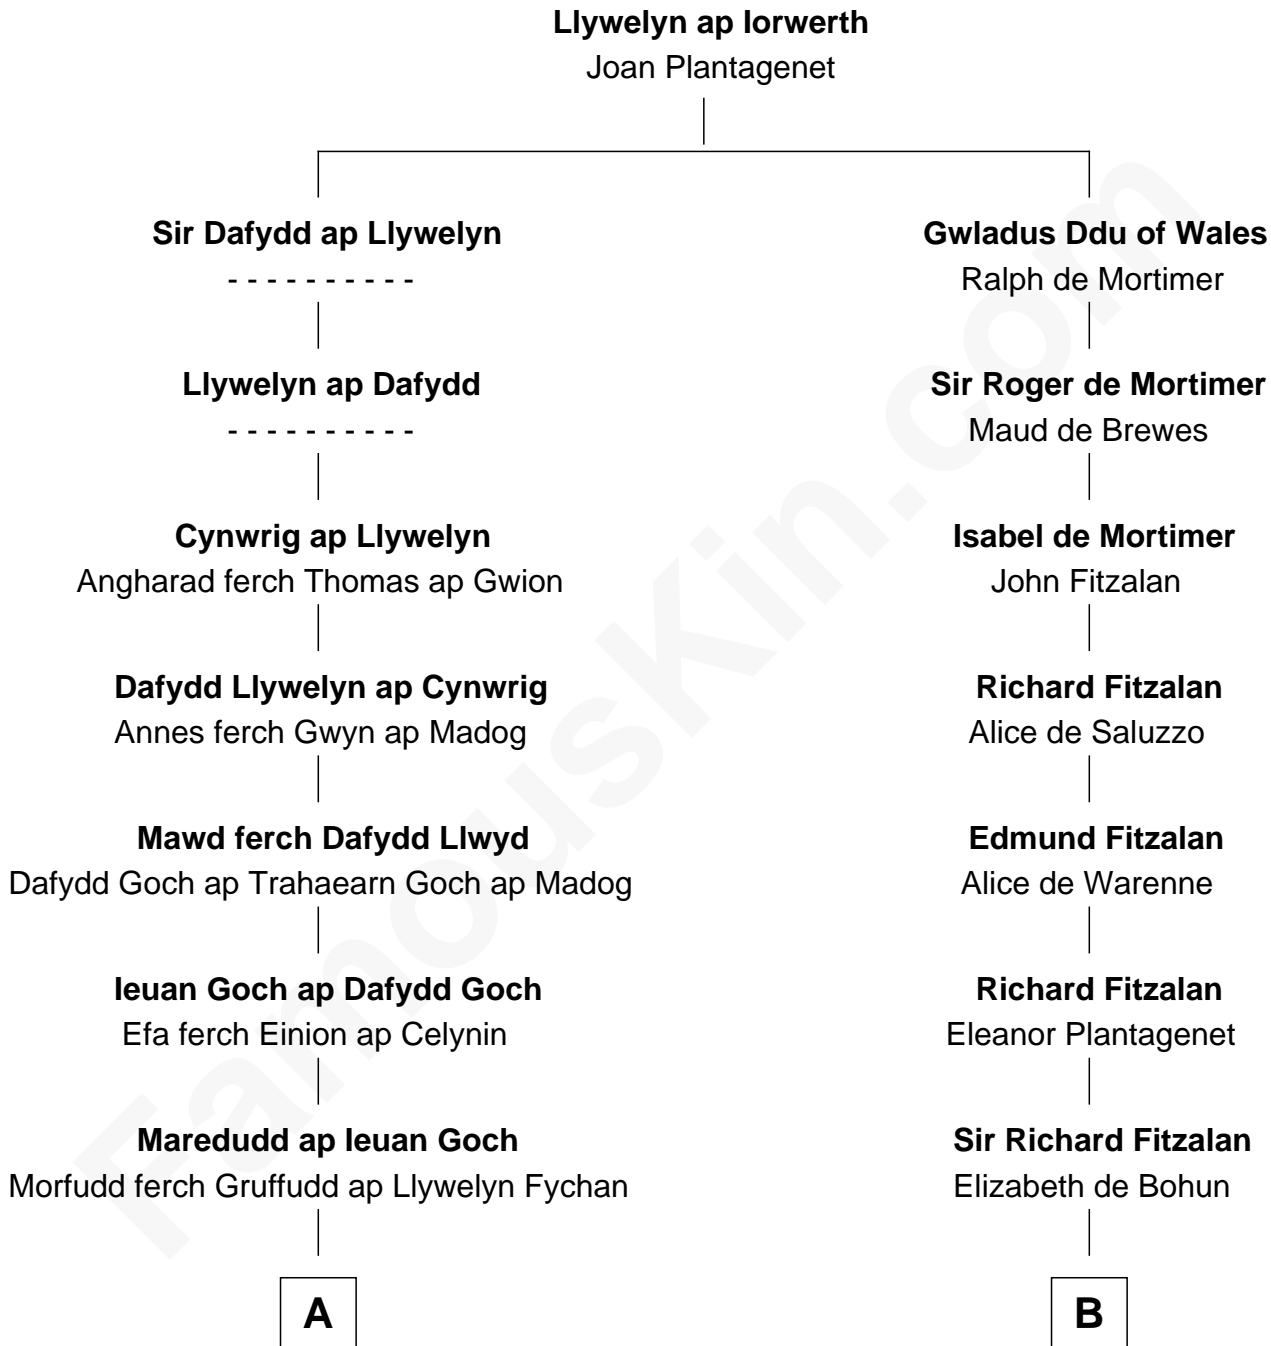

FamousKin.com

Relationship Chart of

Thomas Yale

(c1616 - 1683) Great Migration Immigrant 1638

15th cousin 5 times removed of

Samuel Prescott

Completed Paul Revere's Midnight Ride

A

Lleucu ferch Maredudd

Gruffudd ap Cynwrig ap Bleddyn Llwyd

Dafydd Llwyd ap Gruffudd

Gwen ferch Gruffudd Goch ap Ieuan

Dyddgu ferch Dafydd Llwyd

Llywelyn ap Gruffudd Llwyd ap Robin

Maredudd Llwyd ap Llywelyn

Thomas Yale

Thomas Yale

Great Migration Immigrant 1638

B

Elizabeth Fitzalan

Sir Thomas Mowbray

Isabel Mowbray

Sir James Berkeley